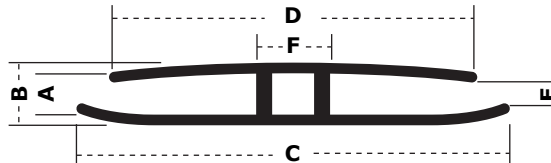

U & H Channels are available in clear and 12 foot lineal lengths.
 Limited quantities - check availability prior to ordering.

Multi-wall sheets are preferred to be used within a CrystaLite Skin System or Skylight.

U PROFILE

Caps off sheet ends

U	A	B	C	D	E	F
16mm	0.625"	0.75"	0.875"	0.688"	0.563"	0.063"
8-10mm	0.438"	0.563"	0.813"	0.688"	0.25"	0.063"
6mm	0.25"	0.375"	0.688"	0.50"	0.188"	0.063"

H PROFILE

Transition between 2 sheets

H	A	B	C	D	E	F
16mm	0.438"	0.625"	3.00"	2.625"	0.438"	0.50"
8-10mm	0.375"	0.50"	2.75"	2.50"	0.25"	0.625"
6mm	0.125"	0.313"	2.625"	2.438"	0.125"	0.50"