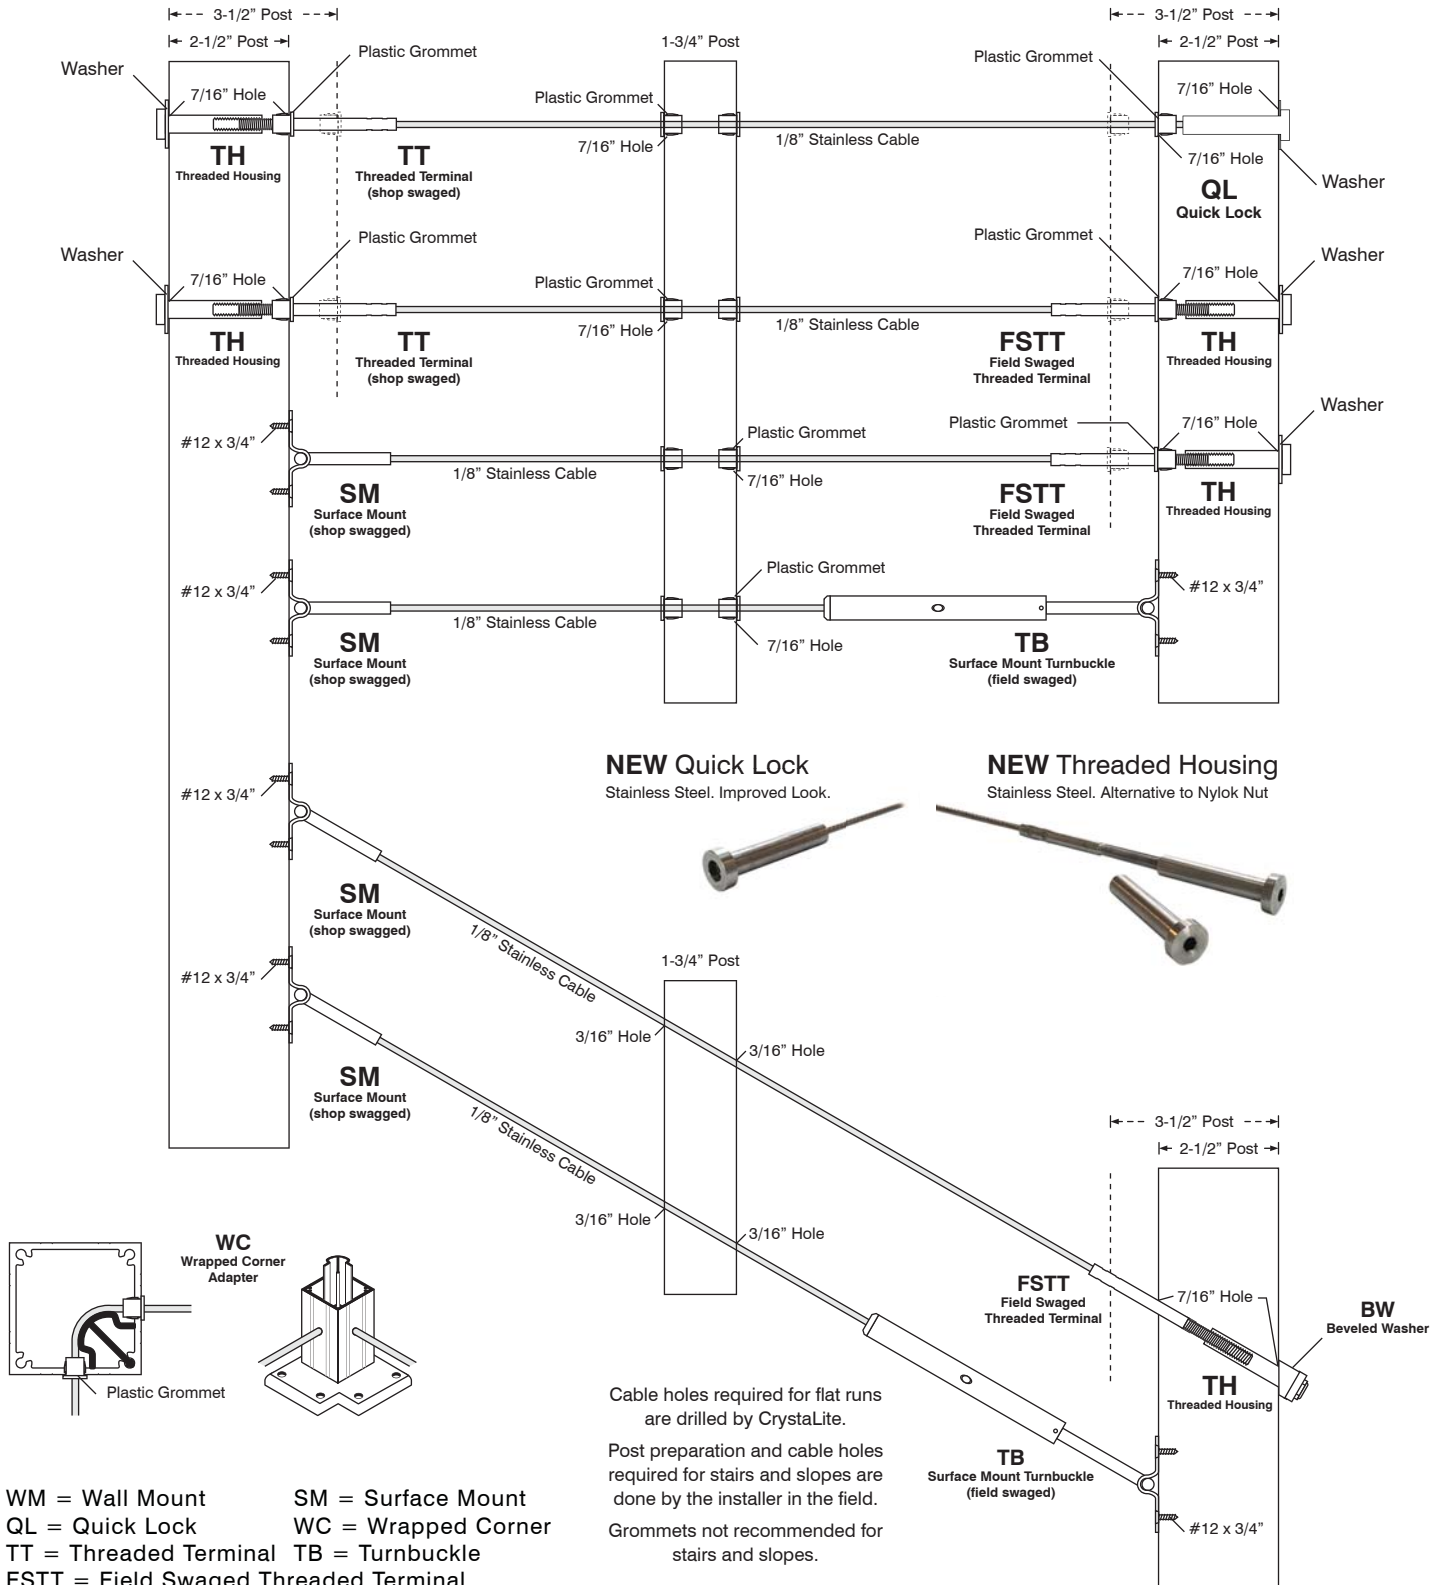

CrystaLite, Inc. : Railing : Cable Fasteners

Details shown below are graphical representations only, drawn to approximate scale.
Further information can be found in the installation documents.

WM = Wall Mount SM = Surface Mount
QL = Quick Lock WC = Wrapped Corner
TT = Threaded Terminal TB = Turnbuckle
FSTT = Field Swaged Threaded Terminal