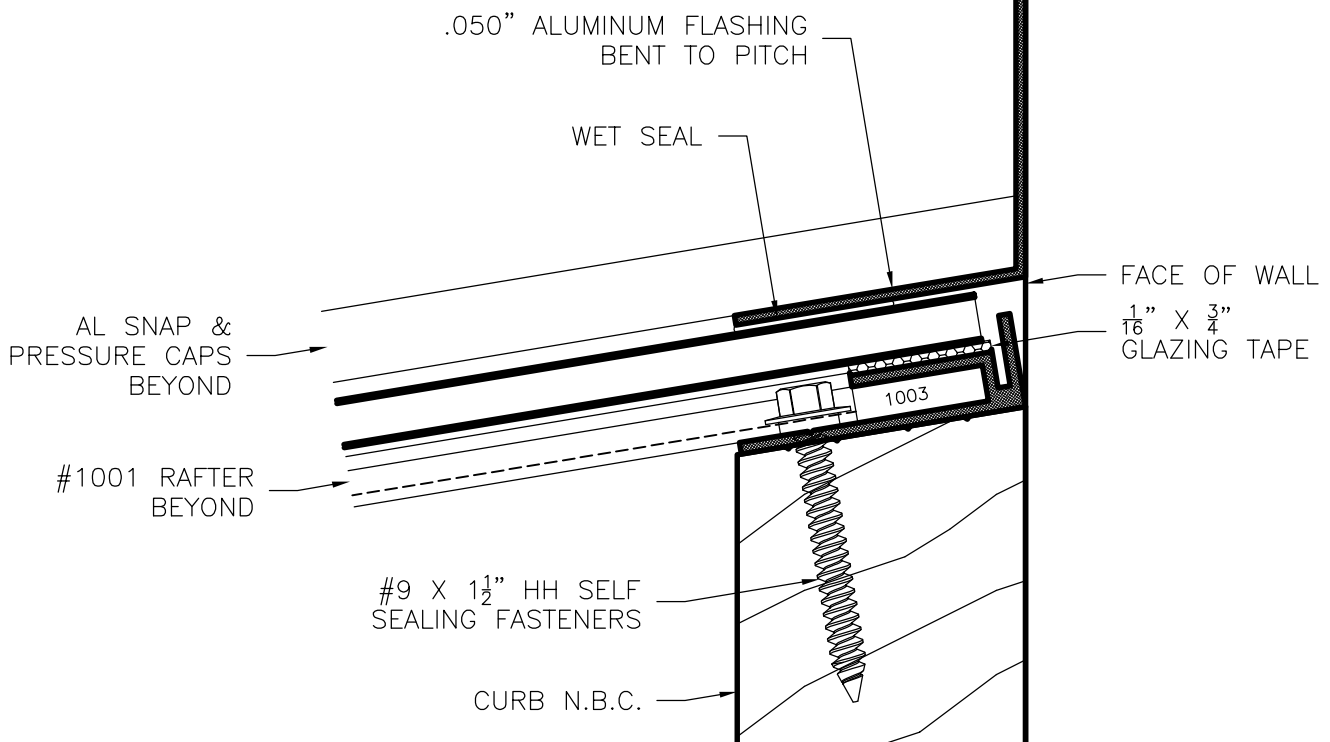

SERIES SKIN SYSTEM

GENERIC GLAZING DETAILS.
ACTUAL DESIGN AND MAKE-UP VARY AS REQUIRED.

Crystalite

SKIN SYSTEM – HEAD

Does not include condensation mitigation path, thus not recommended for use with interior heated spaces. Designed for exterior canopies, walkways, and patio covers.