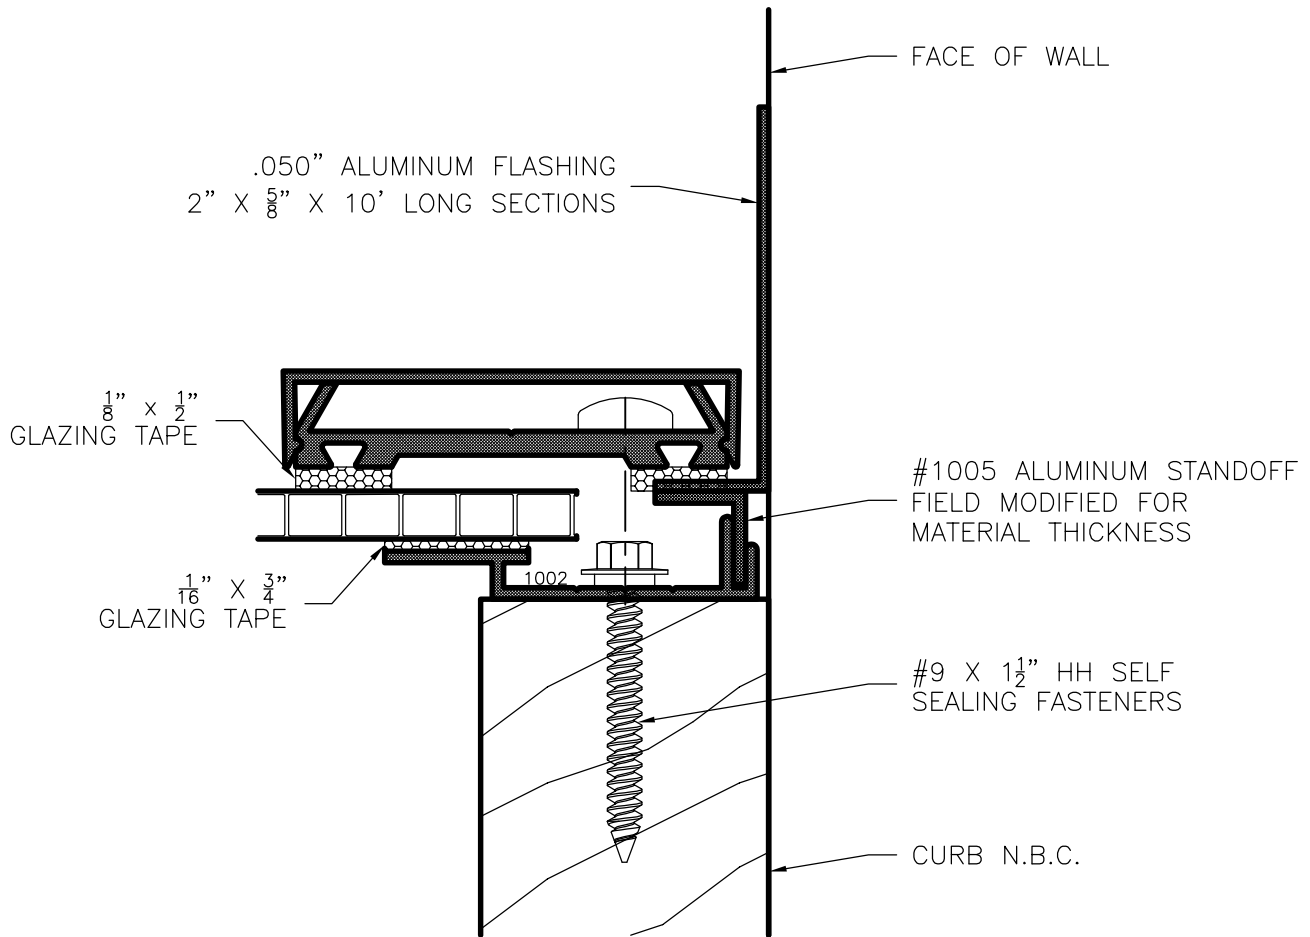

SERIES SKIN SYSTEM

GENERIC GLAZING DETAILS.
ACTUAL DESIGN AND MAKE-UP VARY AS REQUIRED.

SKIN SYSTEM — JAMB AT WALL

Does not include condensation mitigation path, thus not recommended for use with interior heated spaces. Designed for exterior canopies, walkways, and patio covers.