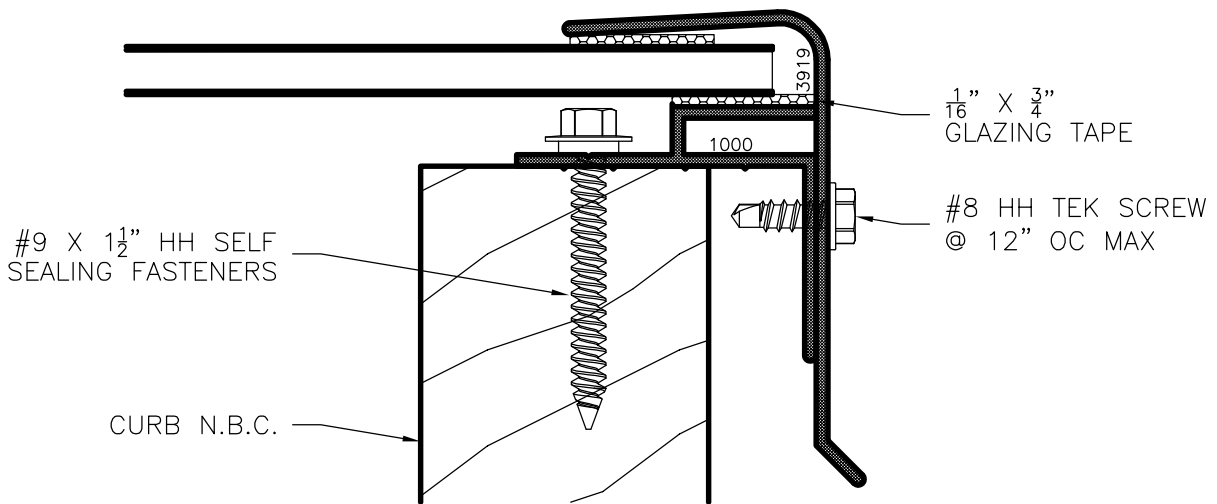

SERIES SKIN SYSTEM

GENERIC GLAZING DETAILS.
ACTUAL DESIGN AND MAKE-UP VARY AS REQUIRED.

CrystaliteTM

SKIN SYSTEM — JAMB

Does not include condensation mitigation path, thus not recommended for use with interior heated spaces. Designed for exterior canopies, walkways, and patio covers.