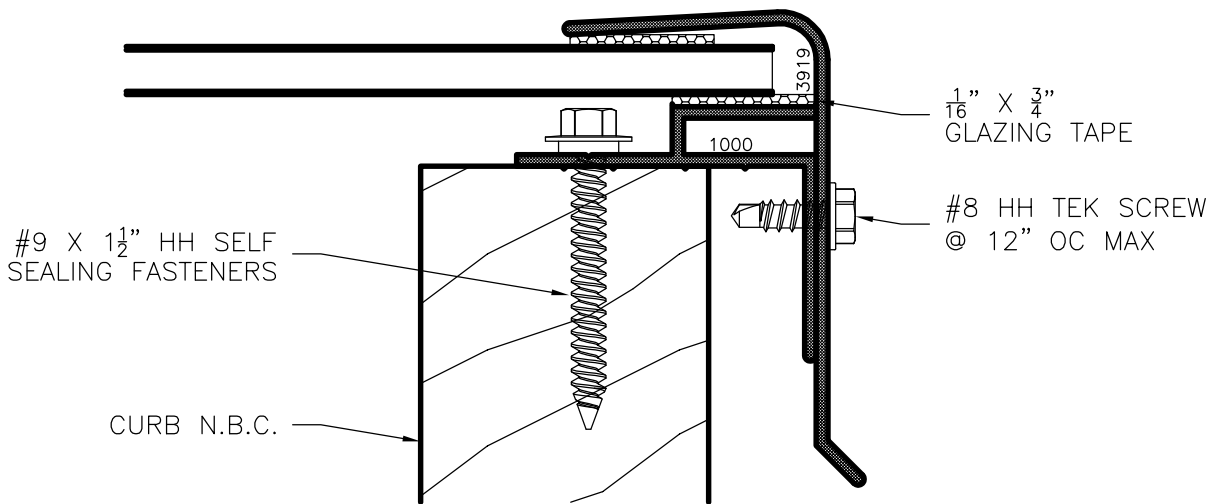

# SERIES SKIN SYSTEM

GENERIC GLAZING DETAILS.  
ACTUAL DESIGN AND MAKE-UP VARY AS REQUIRED.

Crystalite™  
SUNSHADES • SKIN SYSTEMS • WALKWAYS

## SKIN SYSTEM — JAMB

Does not include condensation mitigation path, thus not recommended for use with interior heated spaces. Designed for exterior canopies, walkways, and patio covers.