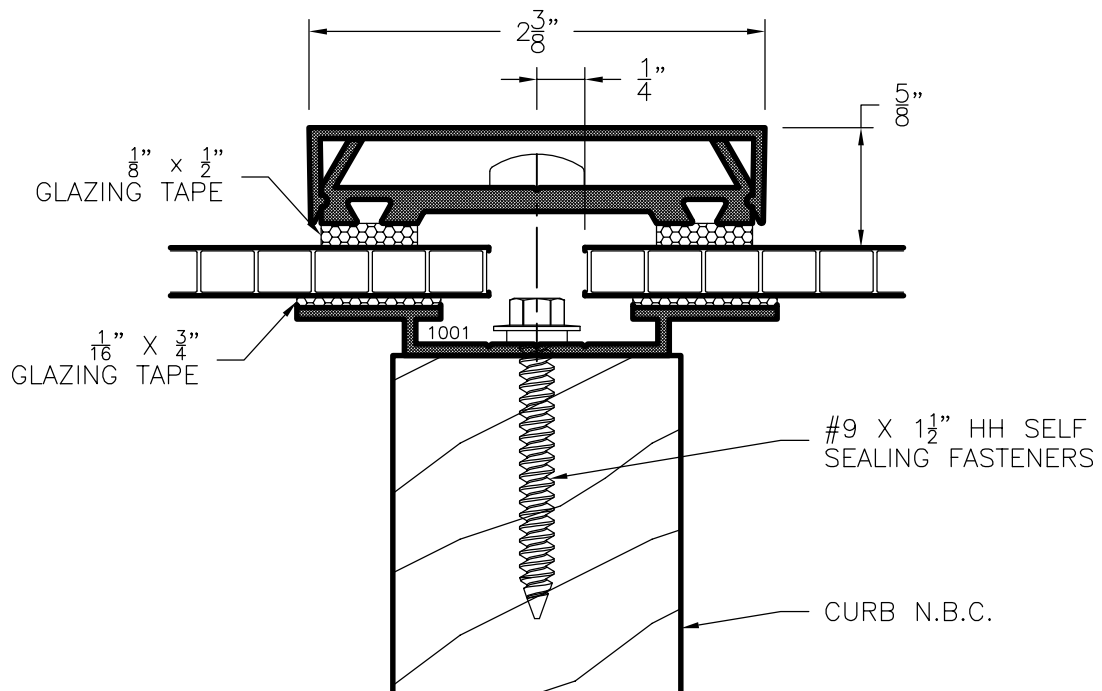

SERIES SKIN SYSTEM

GENERIC GLAZING DETAILS.
ACTUAL DESIGN AND MAKE-UP VARY AS REQUIRED.

Crystalite

SKIN SYSTEM — RAFTER

Does not include condensation mitigation path, thus not recommended for use with interior heated spaces. Designed for exterior canopies, walkways, and patio covers.