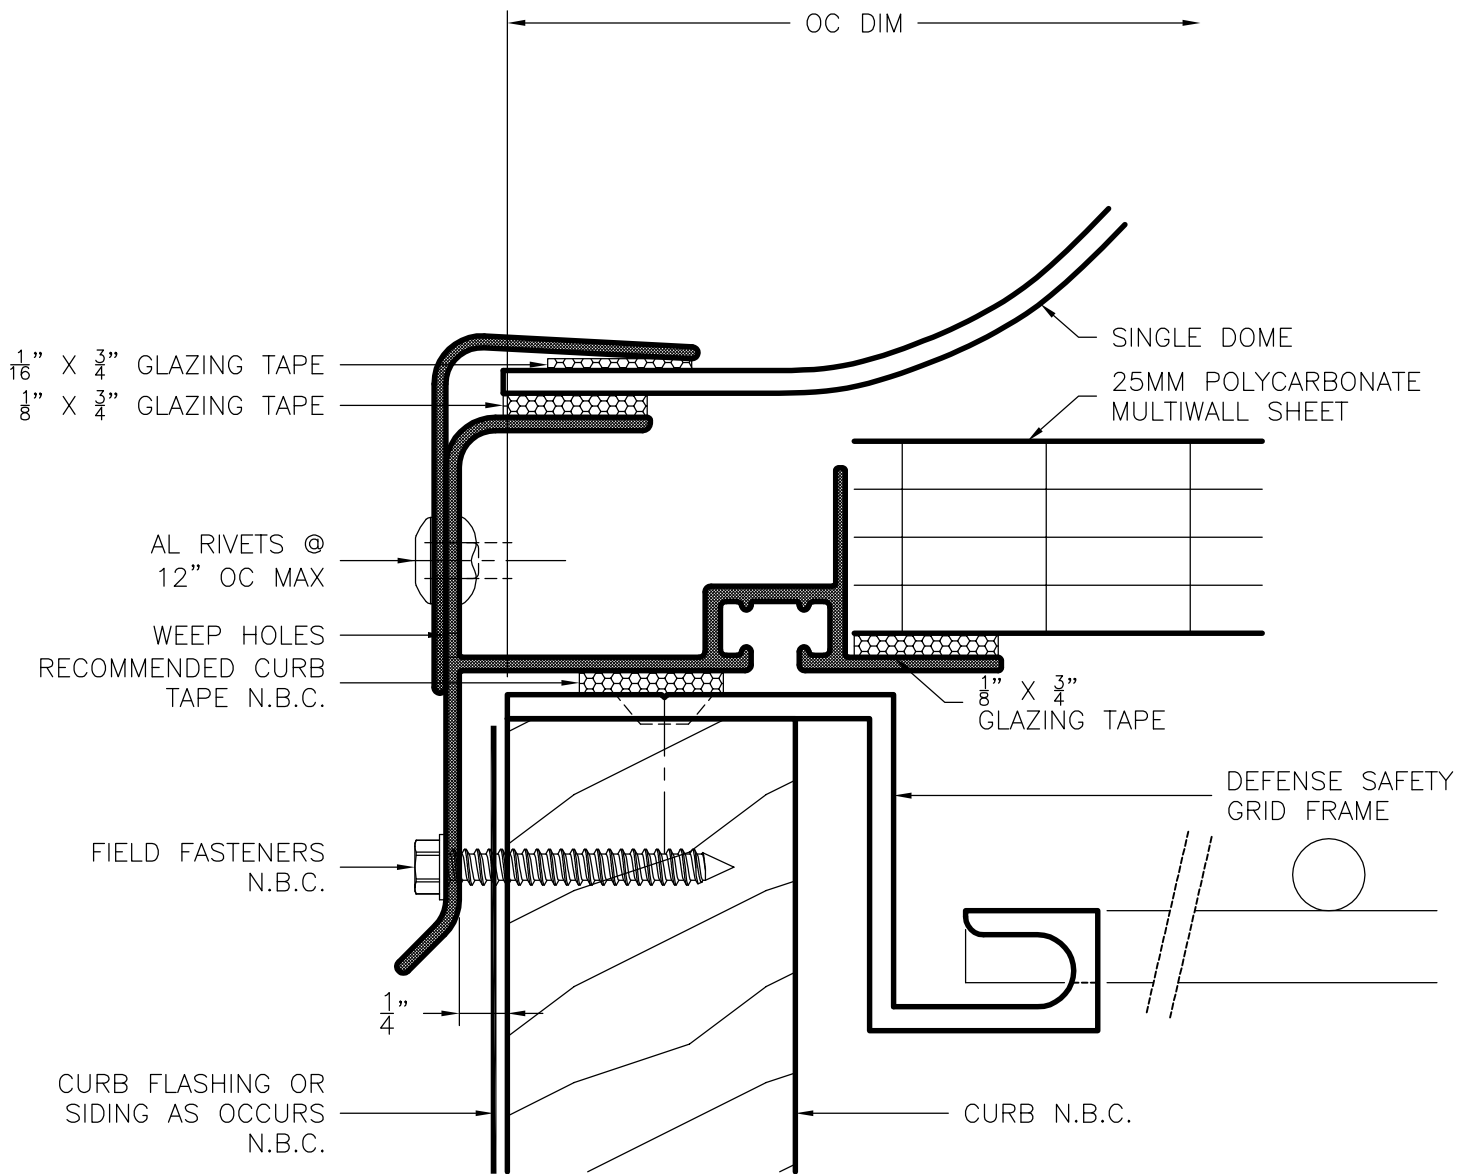

SERIES 5000

GENERIC GLAZING DETAILS.
ACTUAL DESIGN AND MAKE-UP VARY AS REQUIRED.

Dome w/ MWS - 90° Curb

NAMI certified and NFRC rated for thermal performance.