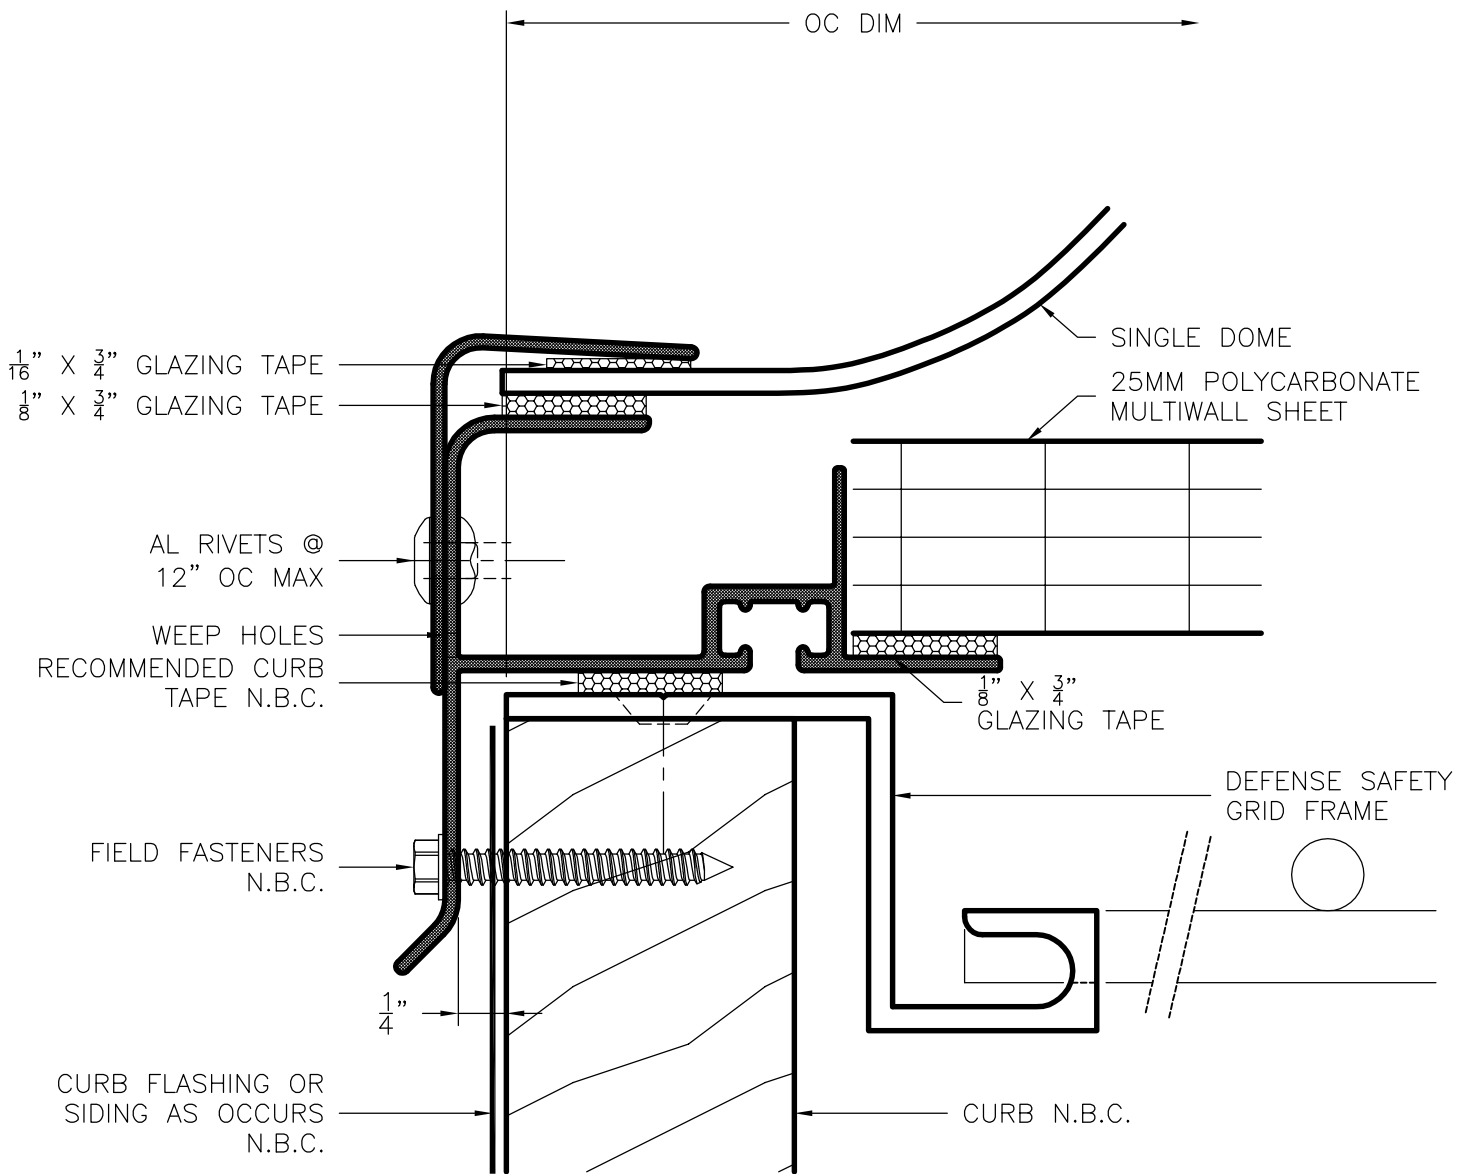

# SERIES 5000

GENERIC GLAZING DETAILS.  
ACTUAL DESIGN AND MAKE-UP VARY AS REQUIRED.

## Dome w/ MWS - 90° Curb

NAMI certified and NFRC rated for thermal performance.