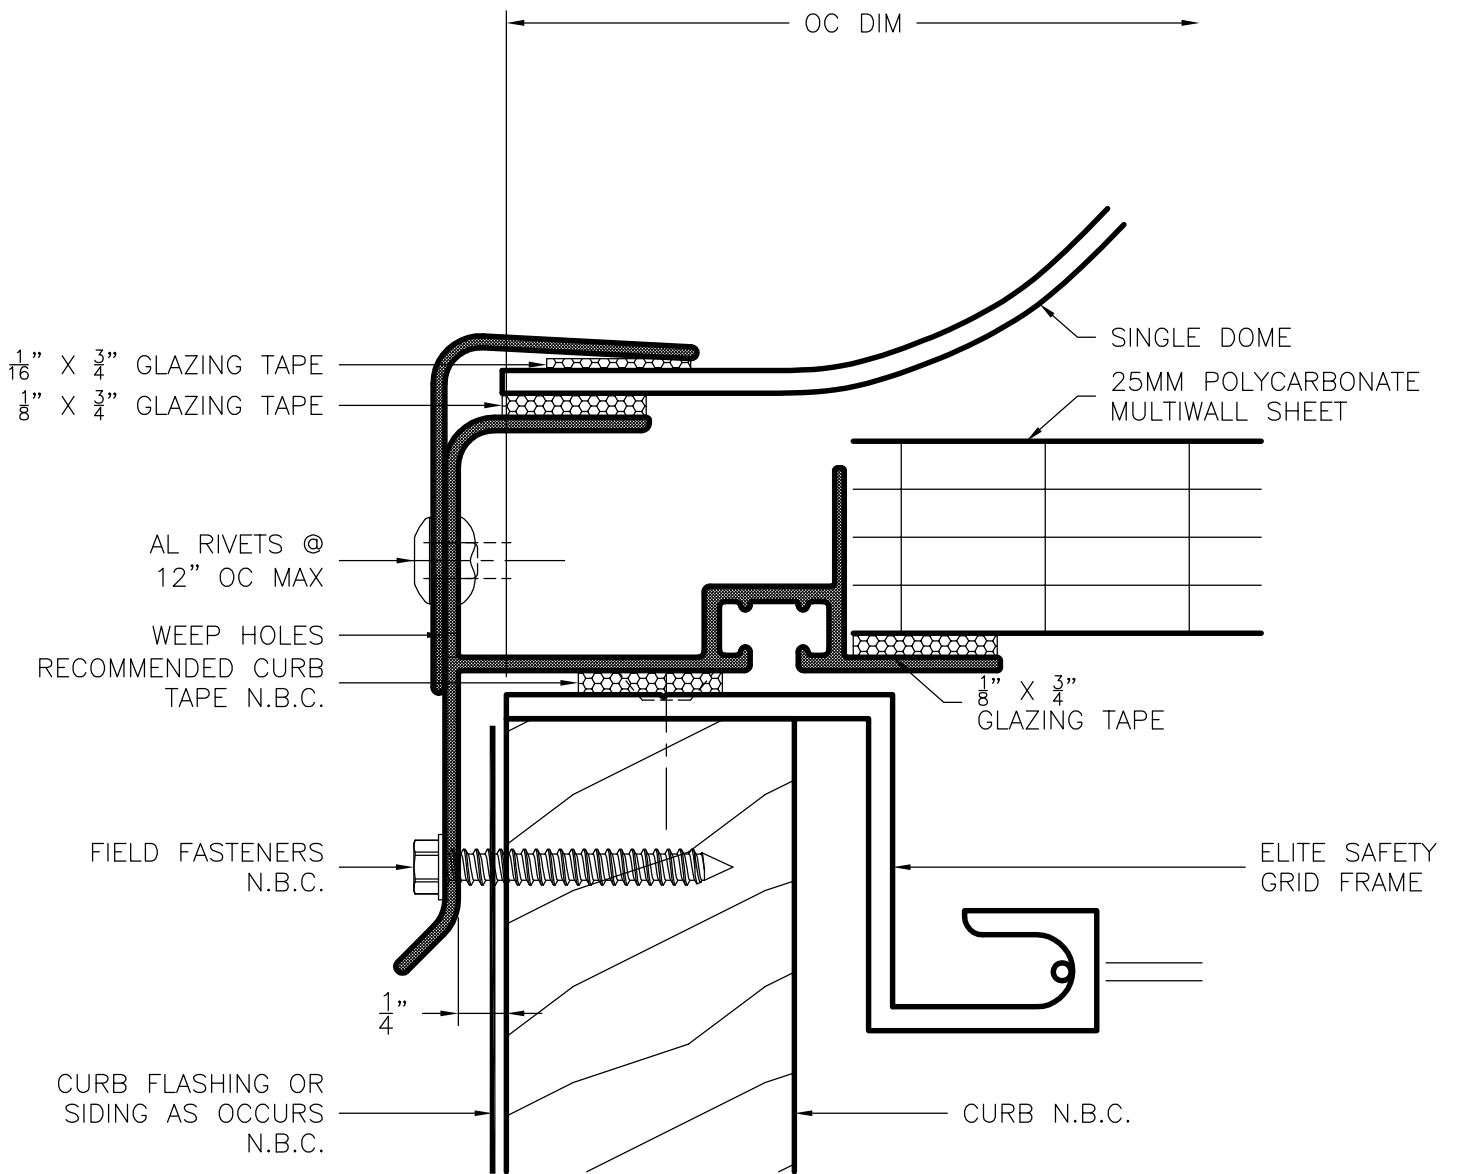

SERIES 5000

GENERIC GLAZING DETAILS.
ACTUAL DESIGN AND MAKE-UP VARY AS REQUIRED.

Dome w/ MWS - 90° Curb

NAMI certified and NFRC rated for thermal performance.