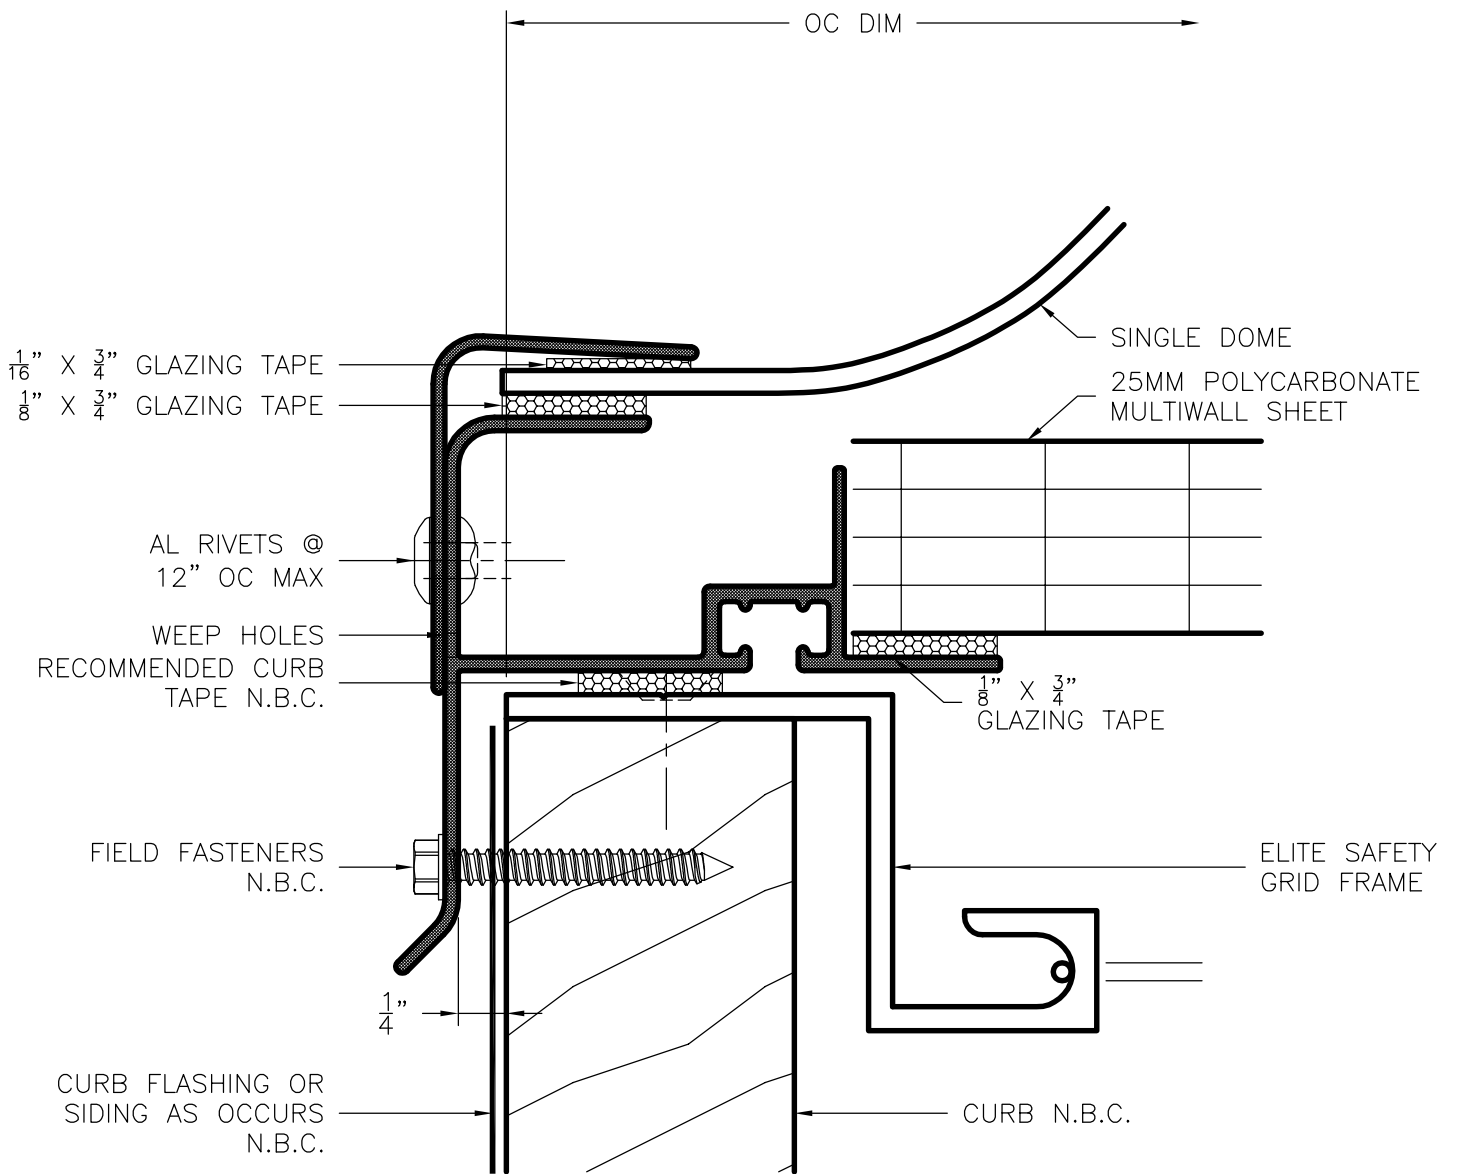

SERIES 5000

GENERIC GLAZING DETAILS.
ACTUAL DESIGN AND MAKE-UP VARY AS REQUIRED.

Dome w/ MWS - 90° Curb
NAMI certified and NFRC rated for thermal performance.