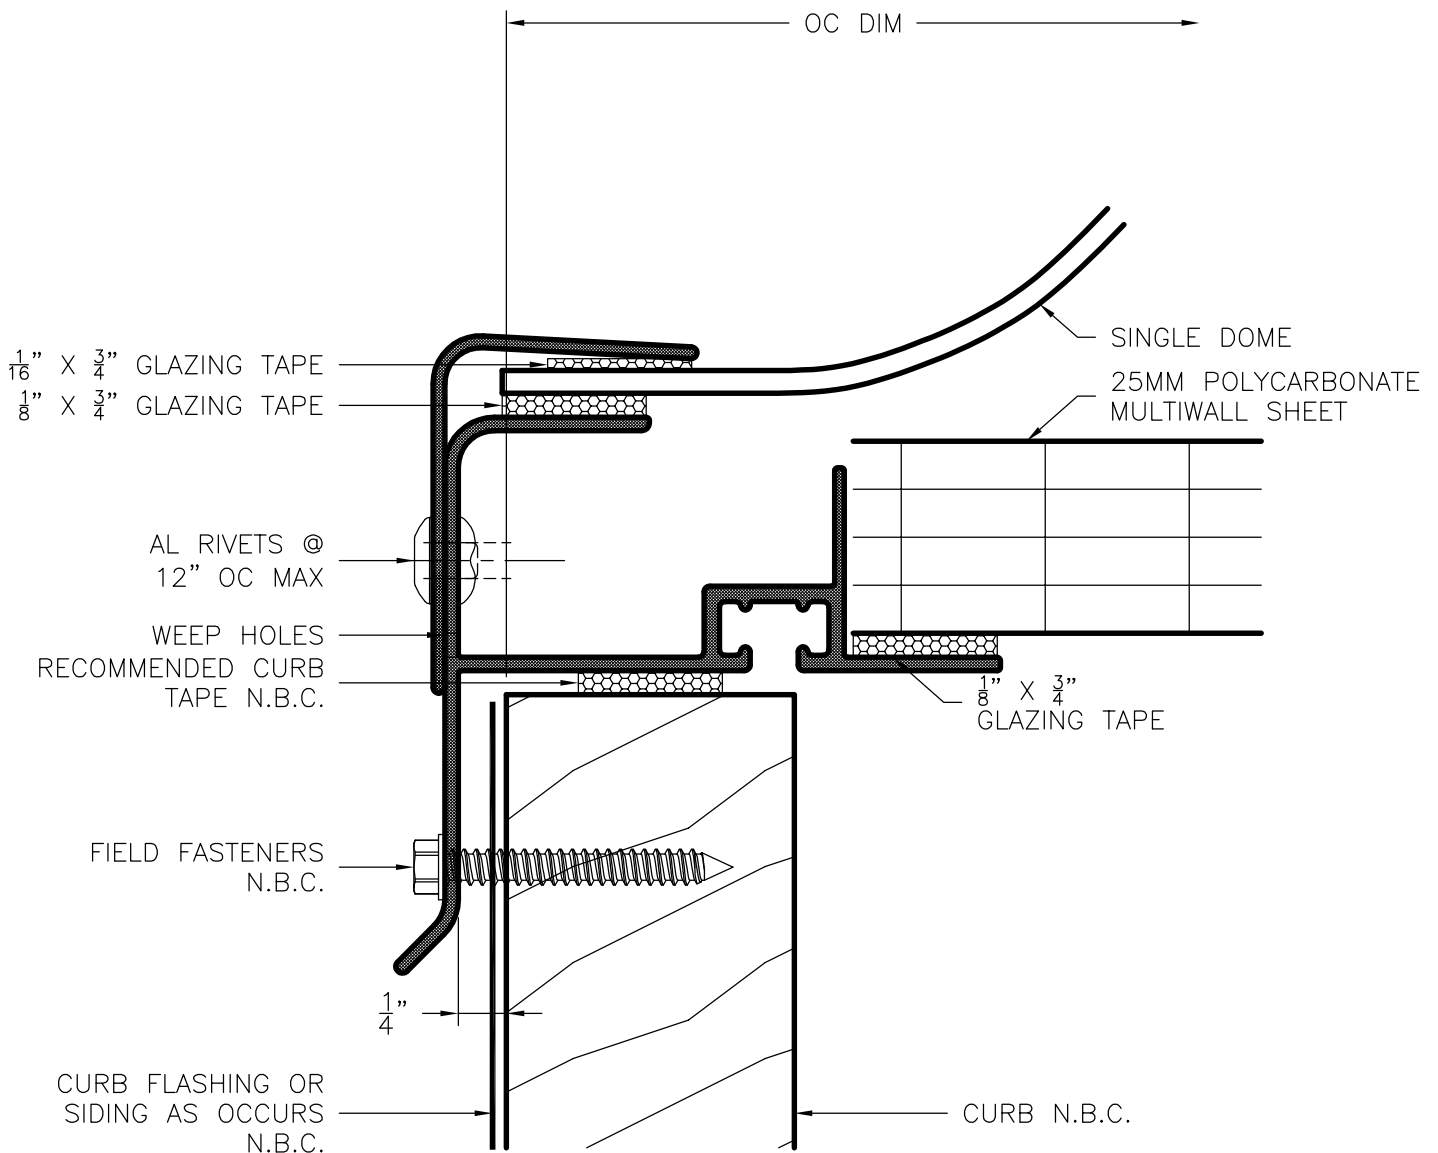

# SERIES 5000

GENERIC GLAZING DETAILS.  
ACTUAL DESIGN AND MAKE-UP VARY AS REQUIRED.

## Dome w/ MWS - 90° Curb

NAMI certified and NFRC rated for thermal performance.