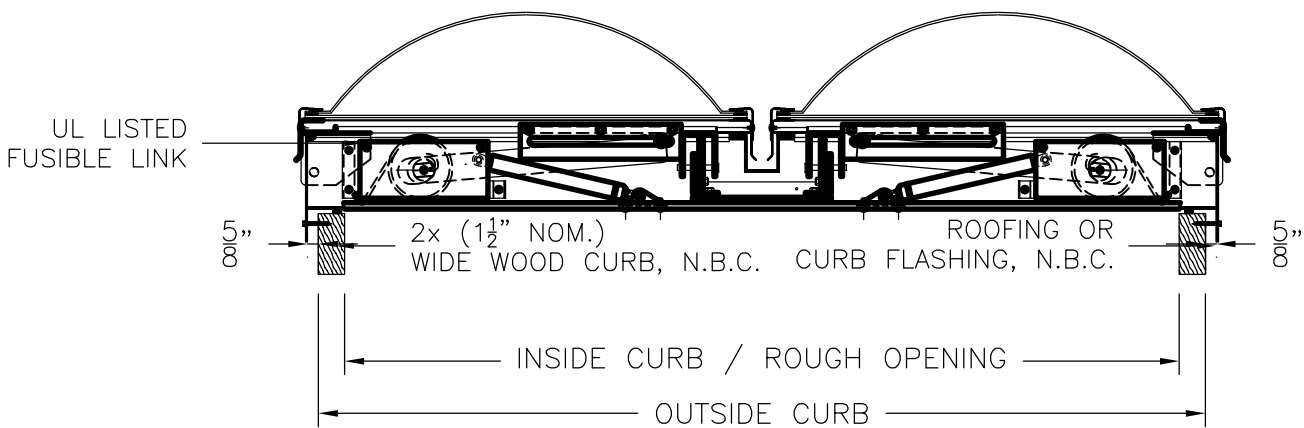

CRYSTALITE SELF-FLASHING CURB SECTION

CUSTOMERS EXISTING CURB SECTION

GENERIC GLAZING DETAILS.
ACTUAL DESIGN AND MAKE-UP VARY AS REQUIRED.

Series 1101 Rated Smoke Vent

Compliant to UL 793