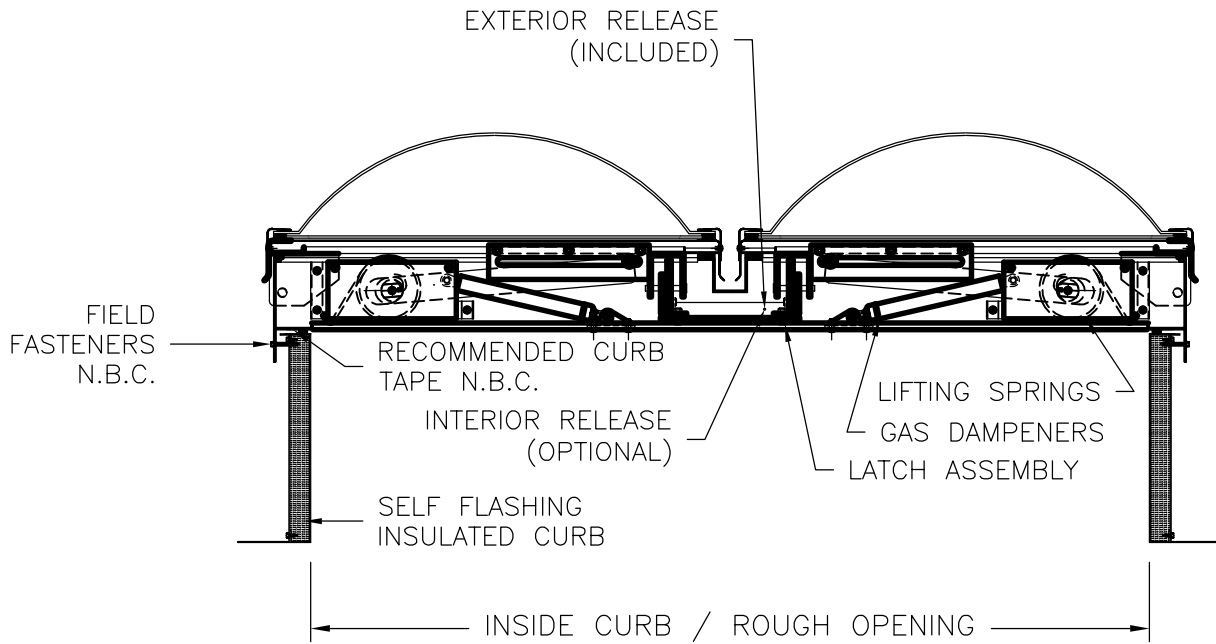

CRYSTALITE SELF-FLASHING CURB SECTION

CUSTOMERS EXISTING CURB SECTION

GENERIC GLAZING DETAILS.
ACTUAL DESIGN AND MAKE-UP VARY AS REQUIRED.

Series 1101 Rated Smoke Vent

Compliant to UL 793