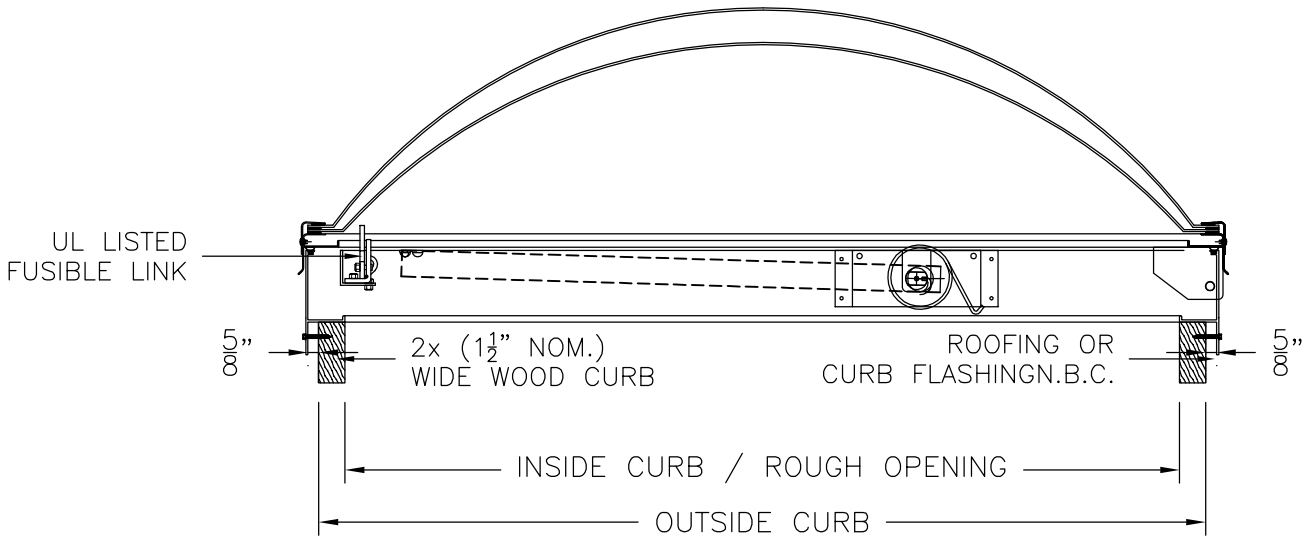

JAMB CROSS SECTION

HEAD/SILL CROSS SECTION

GENERIC GLAZING DETAILS.
ACTUAL DESIGN AND MAKE-UP VARY AS REQUIRED.

Series 1100 Smoke Vent