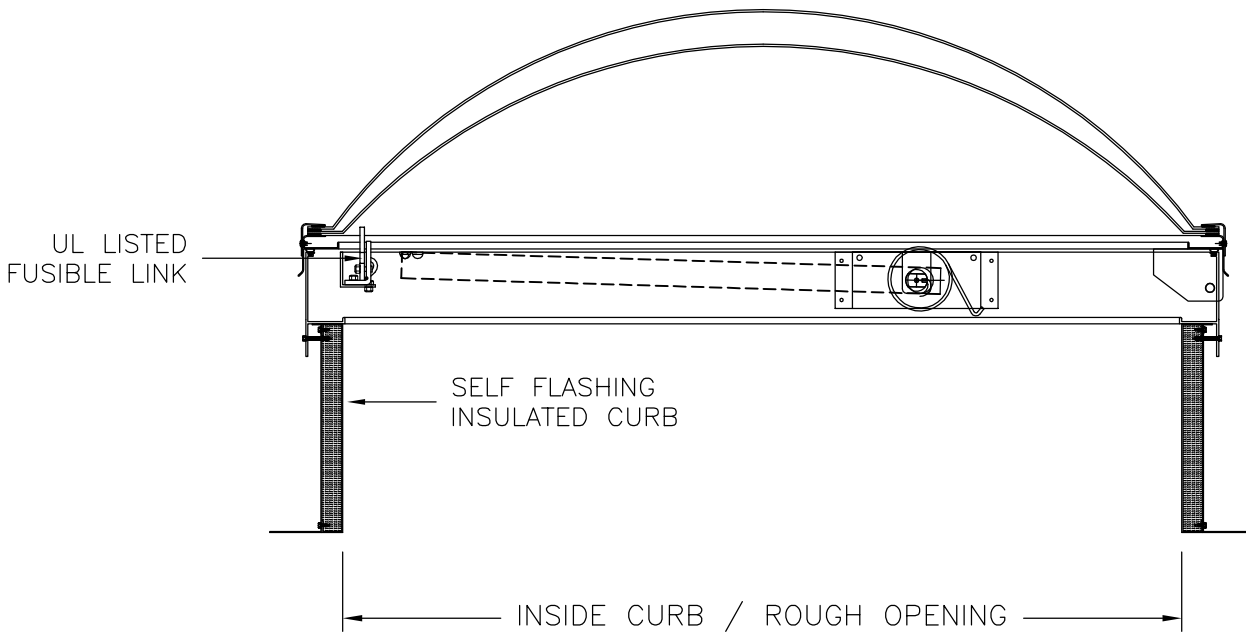

JAMB CROSS SECTION

HEAD/SILL CROSS SECTION

GENERIC GLAZING DETAILS.
ACTUAL DESIGN AND MAKE-UP VARY AS REQUIRED.

Series 1100 Smoke Vent with
Self Flashing Insulated Curb