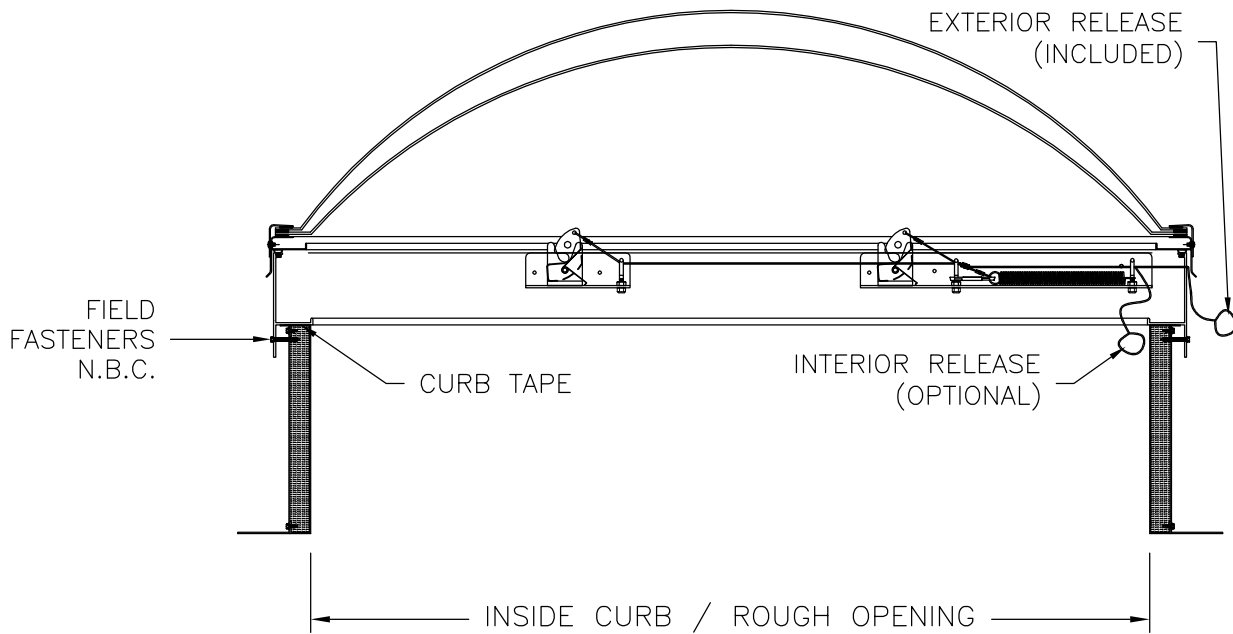

JAMB CROSS SECTION

HEAD/SILL CROSS SECTION

GENERIC GLAZING DETAILS.
ACTUAL DESIGN AND MAKE-UP VARY AS REQUIRED.

Series 1100 Smoke Vent with
Self Flashing Insulated Curb