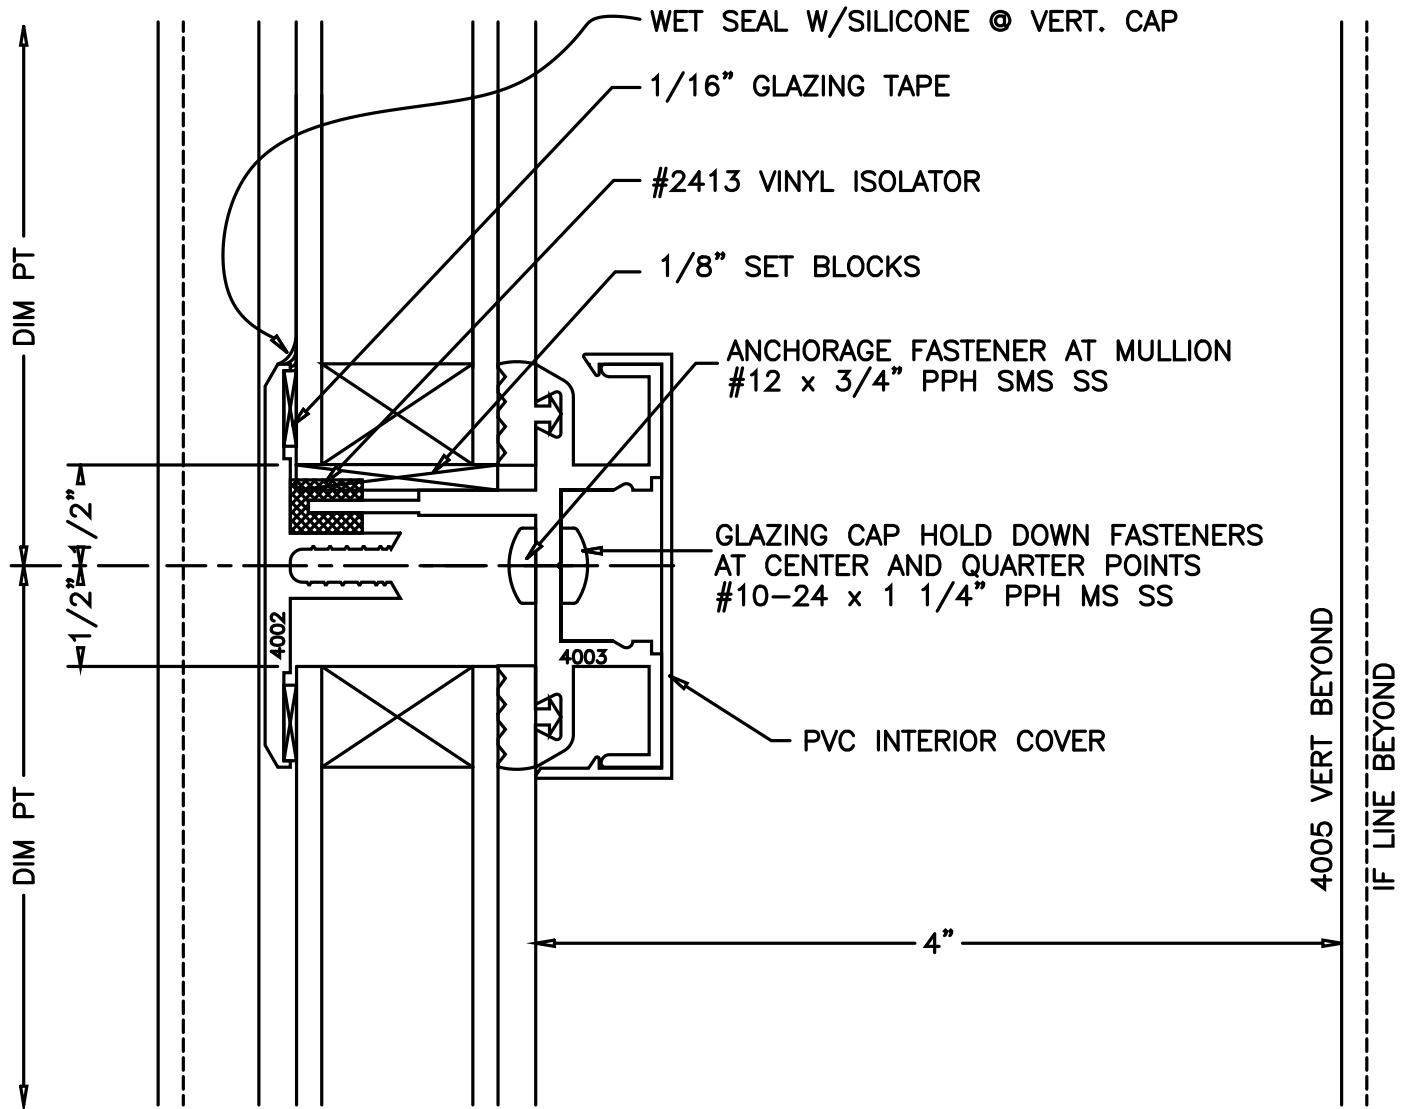

# CUSTOM SKYLIGHTS SERIES 4000 SUNROOM

G

NOTE:  
 N.B.C. = NOT BY CRYSTALITE  
 GENERIC GLAZING DETAILS.  
 ACTUAL DESIGN AND MAKE-UP VARY AS REQUIRED.

CS4000G

**Crystalite** Inc  
*Your Clear Choice*  
 Skylites • Sunrooms • Railings

STRUCTURAL SUNROOM  
 HORIZ. MUNTIN 4003