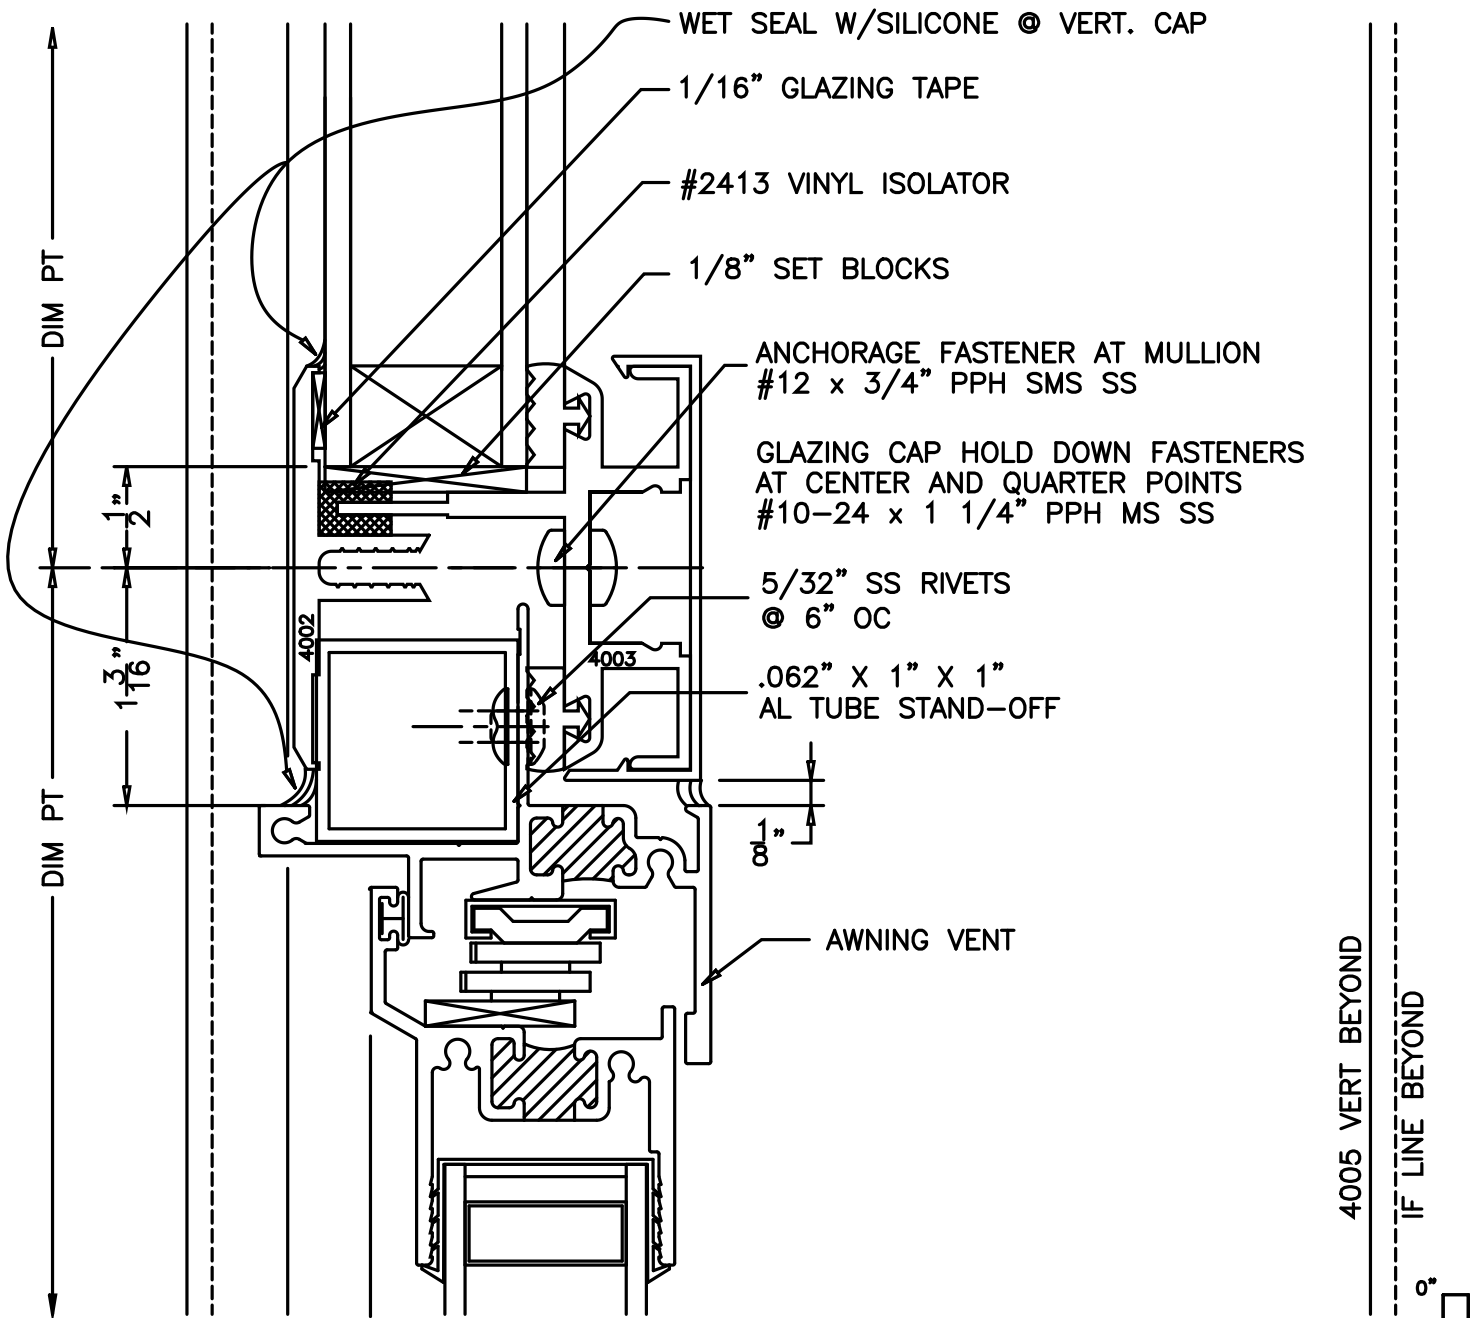

CUSTOM SKYLIGHTS SERIES 4000 SUNROOM

G2

NOTE:
N.B.C. = NOT BY CRYSTALITE
GENERIC GLAZING DETAILS.
ACTUAL DESIGN AND MAKE-UP VARY AS REQUIRED.

CS4000G2

Crystalite Inc
Your Clear Choice
Skylites • Sunrooms • Railings

AWNING VENT HEAD @
HORIZ. MUNTIN 4003