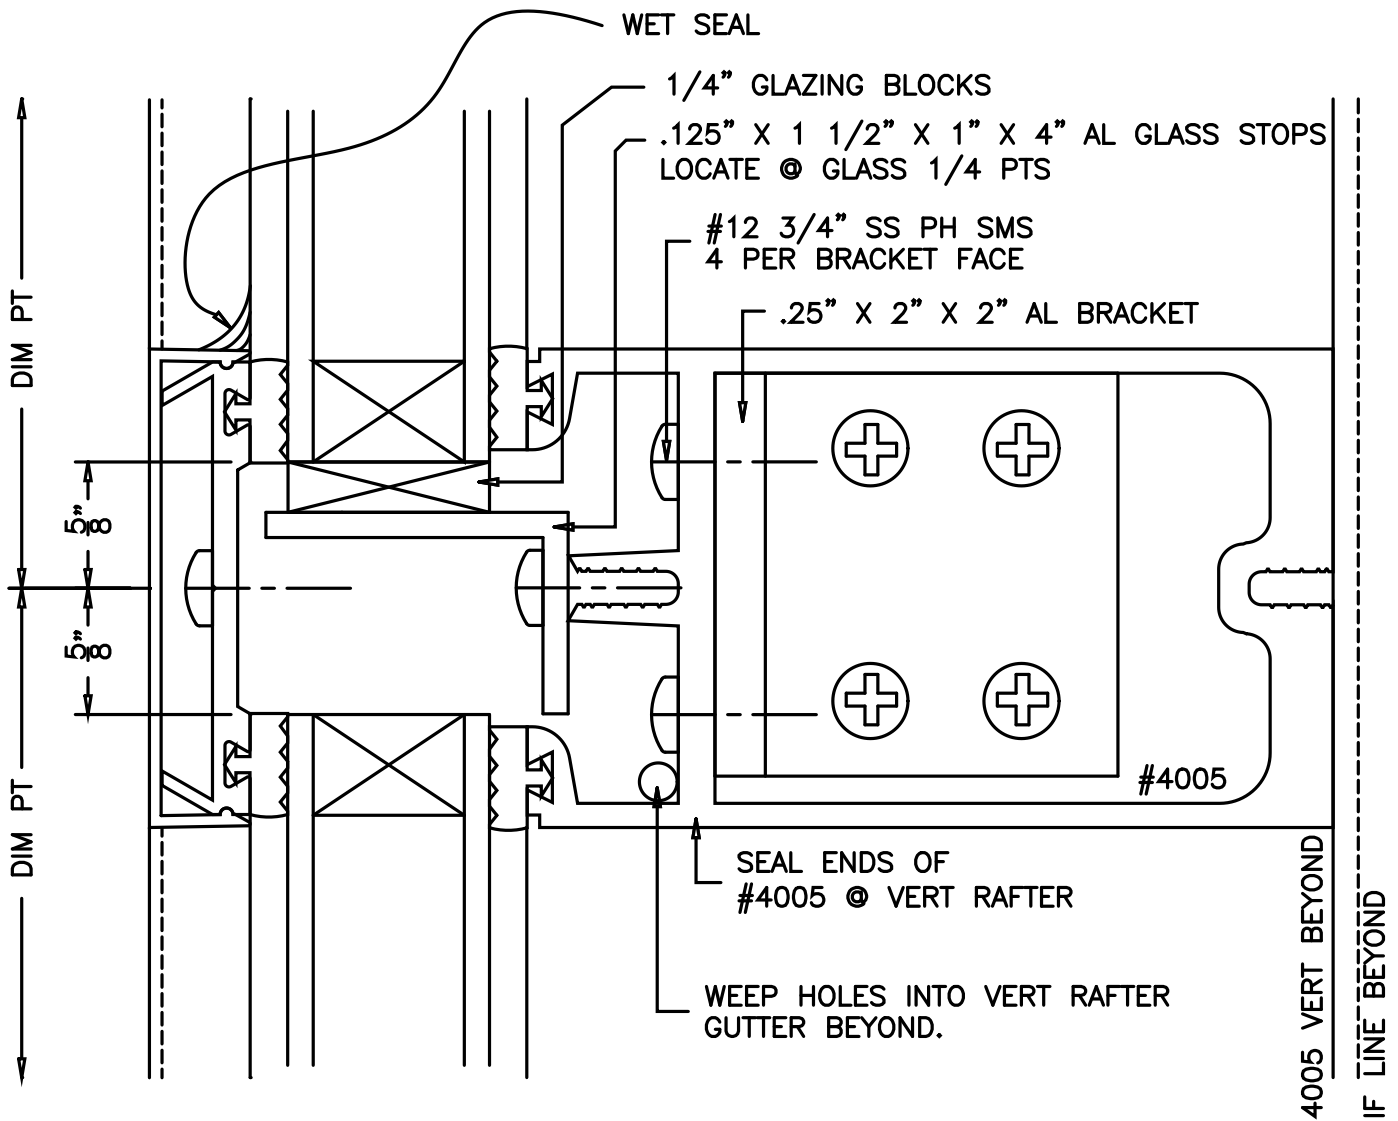

# CUSTOM SKYLIGHTS SERIES 4000 SUNROOM

G1

NOTE:  
N.B.C. = NOT BY CRYSTALITE  
GENERIC GLAZING DETAILS.  
ACTUAL DESIGN AND MAKE-UP VARY AS REQUIRED.

CS4000G1

**Crystalite** Inc  
*Your Clear Choice*  
Skylites • Sunrooms • Railings

STRUCTURAL SUNROOM  
HORIZ. MUNTIN 4005