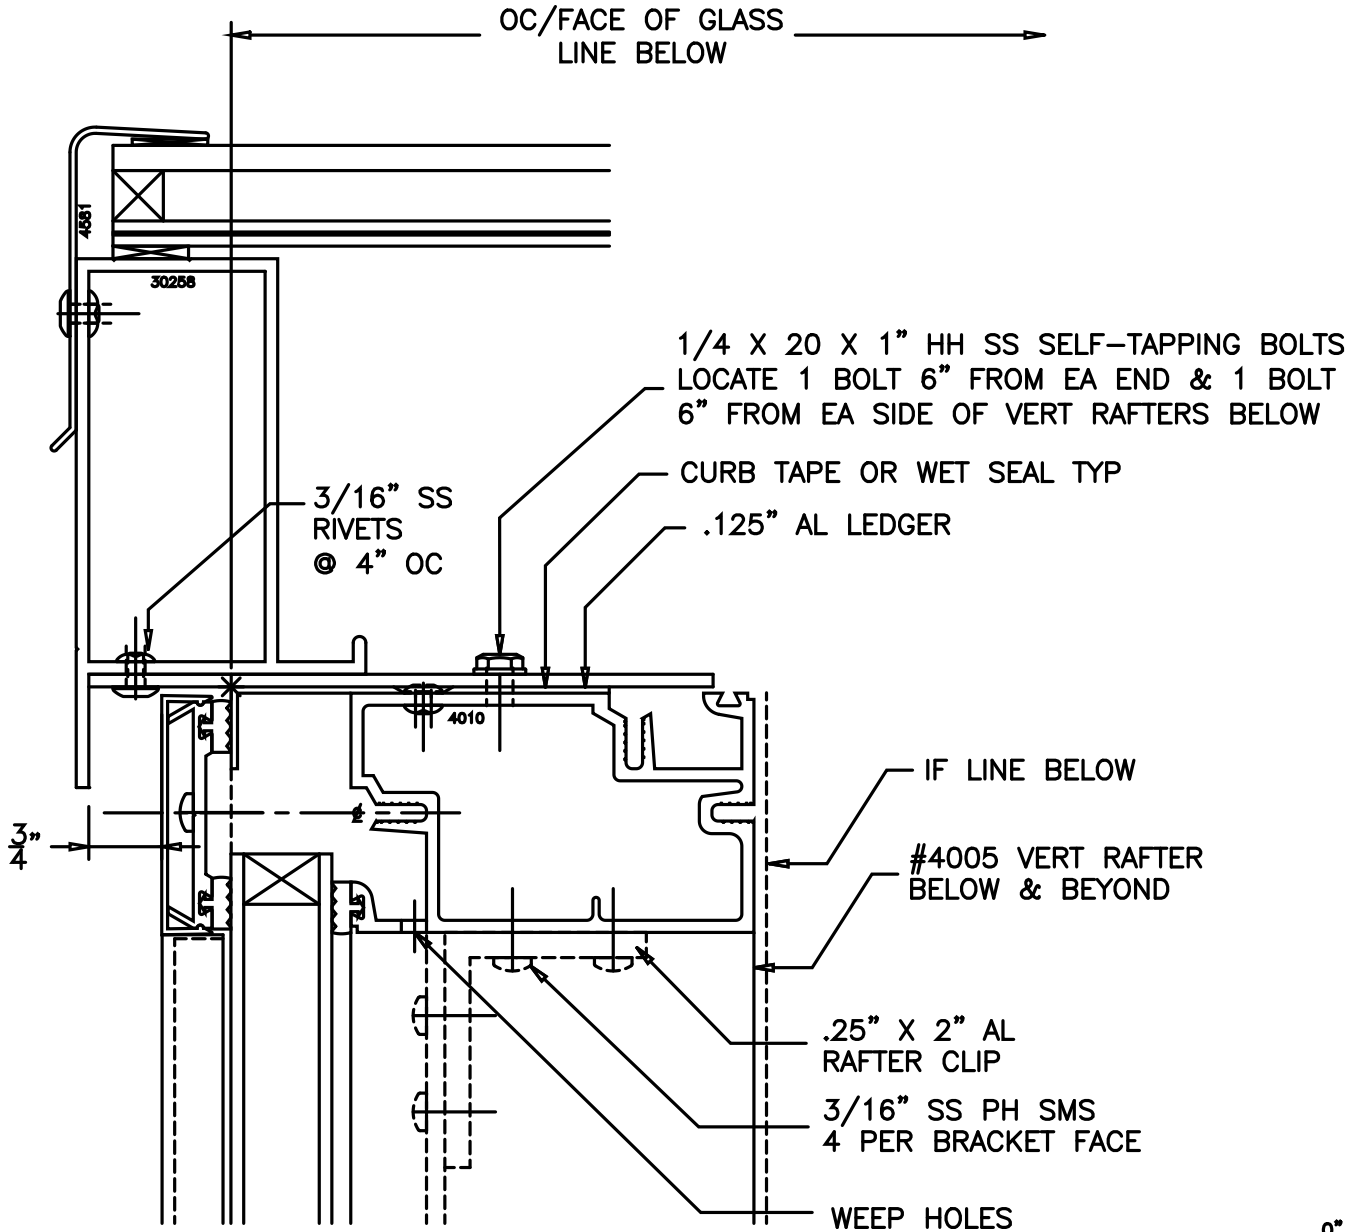

# CUSTOM SKYLIGHTS SERIES 4000 SUNROOM

D3

**NOTE:**  
N.B.C. = NOT BY CRYSTALITE  
GENERIC GLAZING DETAILS.  
ACTUAL DESIGN AND MAKE-UP VARY AS REQUIRED.

1/2 SCALE

CS4000D3

**Crystalite** Inc  
*Your Clear Choice*  
Skylites • Sunrooms • Railings

STRUCTURAL SUNROOM  
#30258 SLOPE JAMB