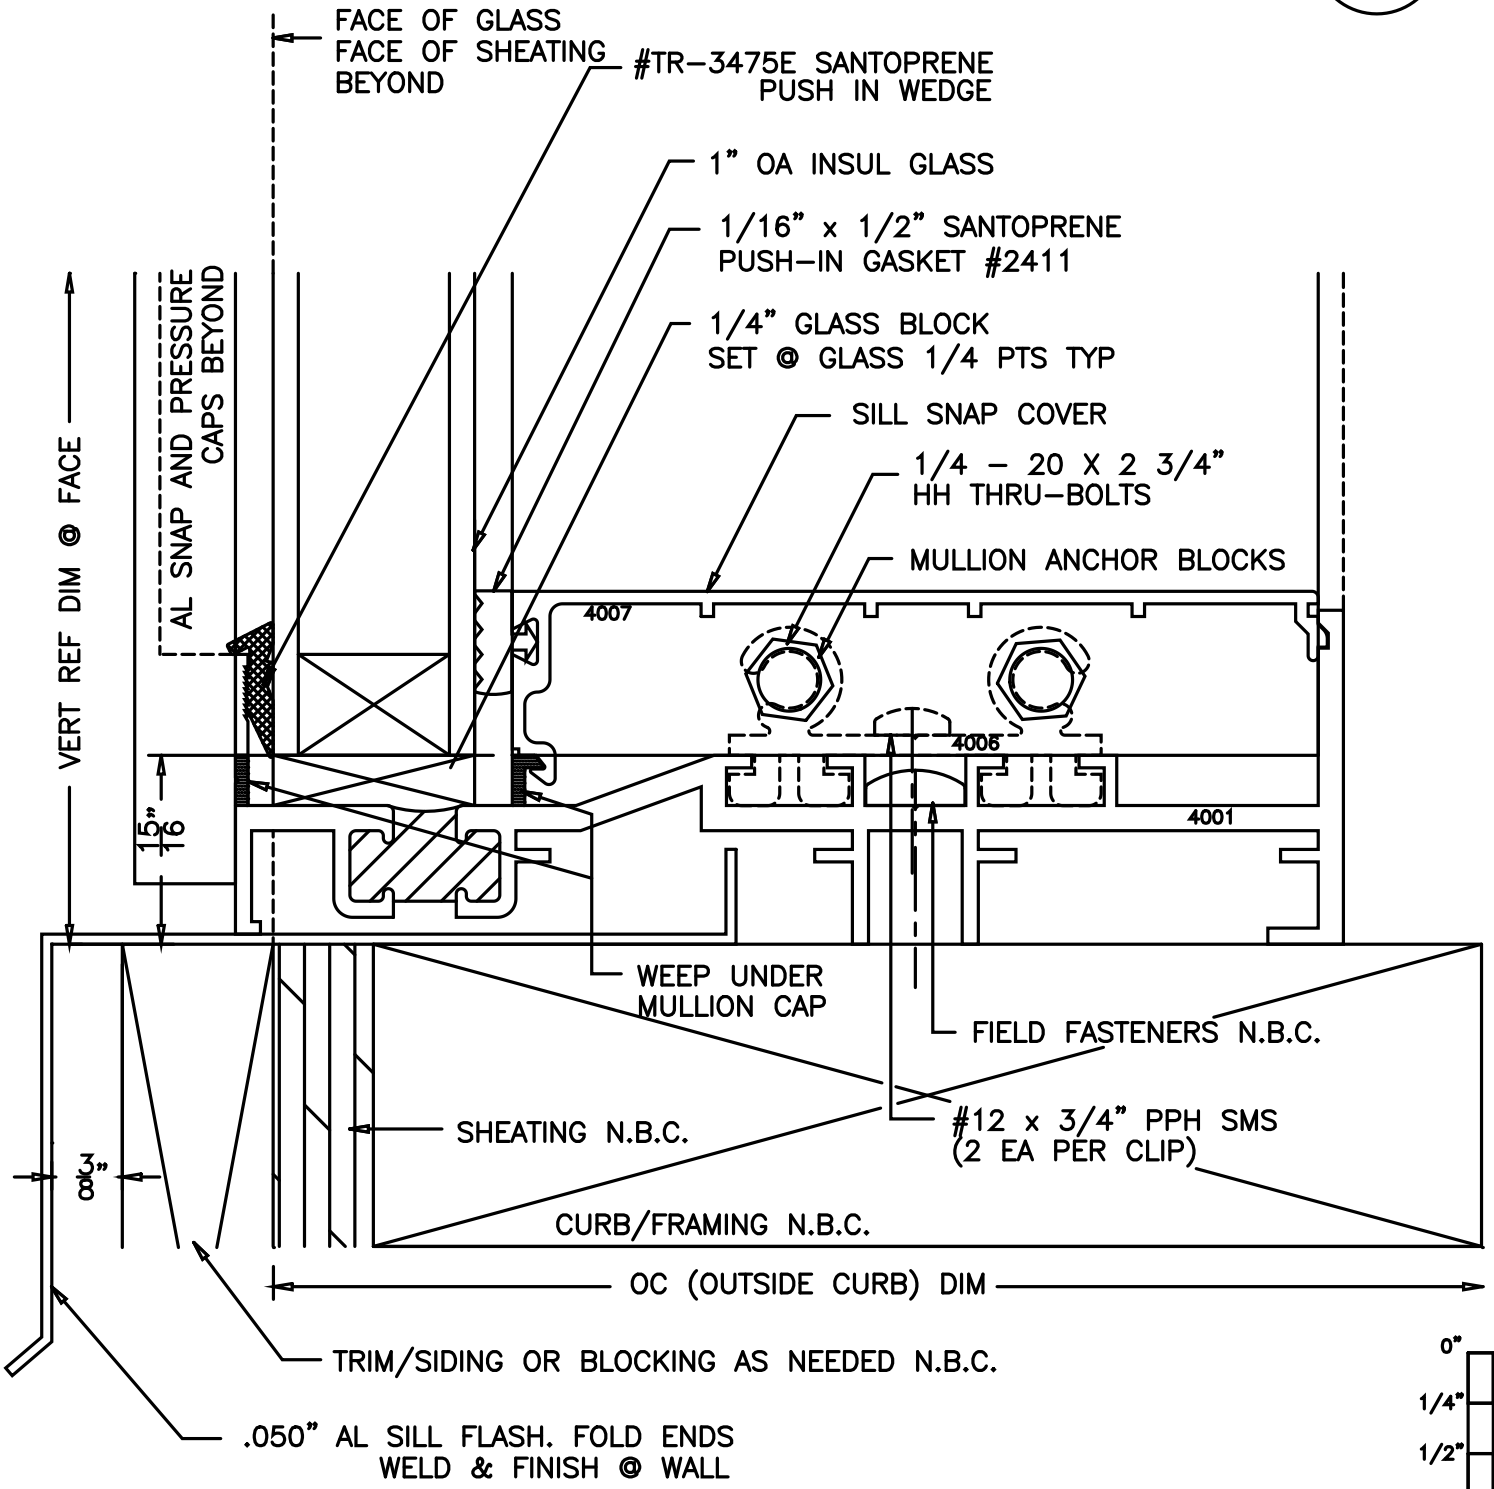

CUSTOM SKYLIGHTS SERIES 4000 SUNROOM

A

NOTE:
N.B.C. = NOT BY CRYSTALITE
GENERIC GLAZING DETAILS.
ACTUAL DESIGN AND MAKE-UP VARY AS REQUIRED.

CS4000A.DWG

STRUCTURAL SUNROOM THERMAL BRAKE SILL