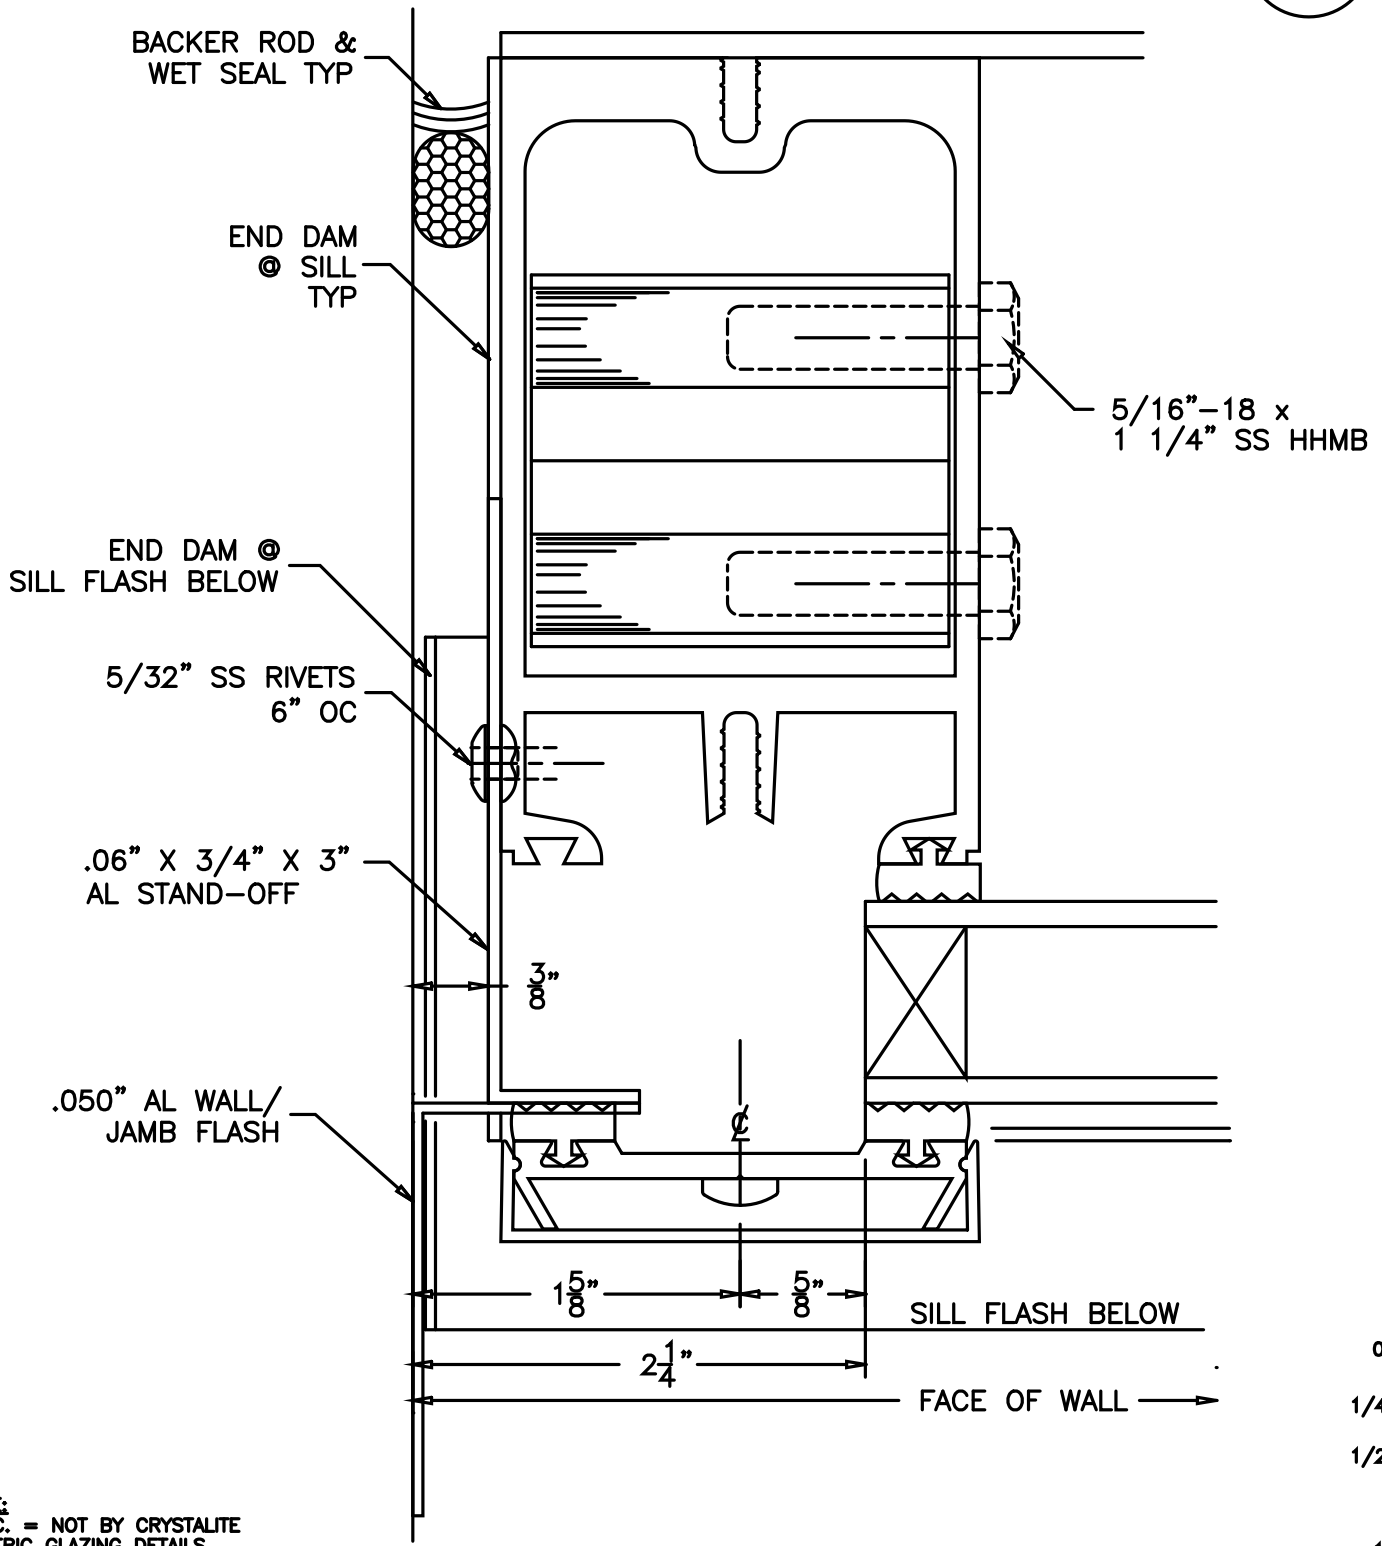

# CUSTOM SKYLIGHTS SERIES 4000 SUNROOM

D1

**NOTE:**  
N.B.C. = NOT BY CRYSTALITE  
GENERIC GLAZING DETAILS.  
ACTUAL DESIGN AND MAKE-UP VARY AS REQUIRED.

CS4000D1

**Crystalite** Inc  
*Your Clear Choice*  
Skylites • Sunrooms • Railings

STRUCTURAL SUNROOM  
VERT. JAMB @ WALL