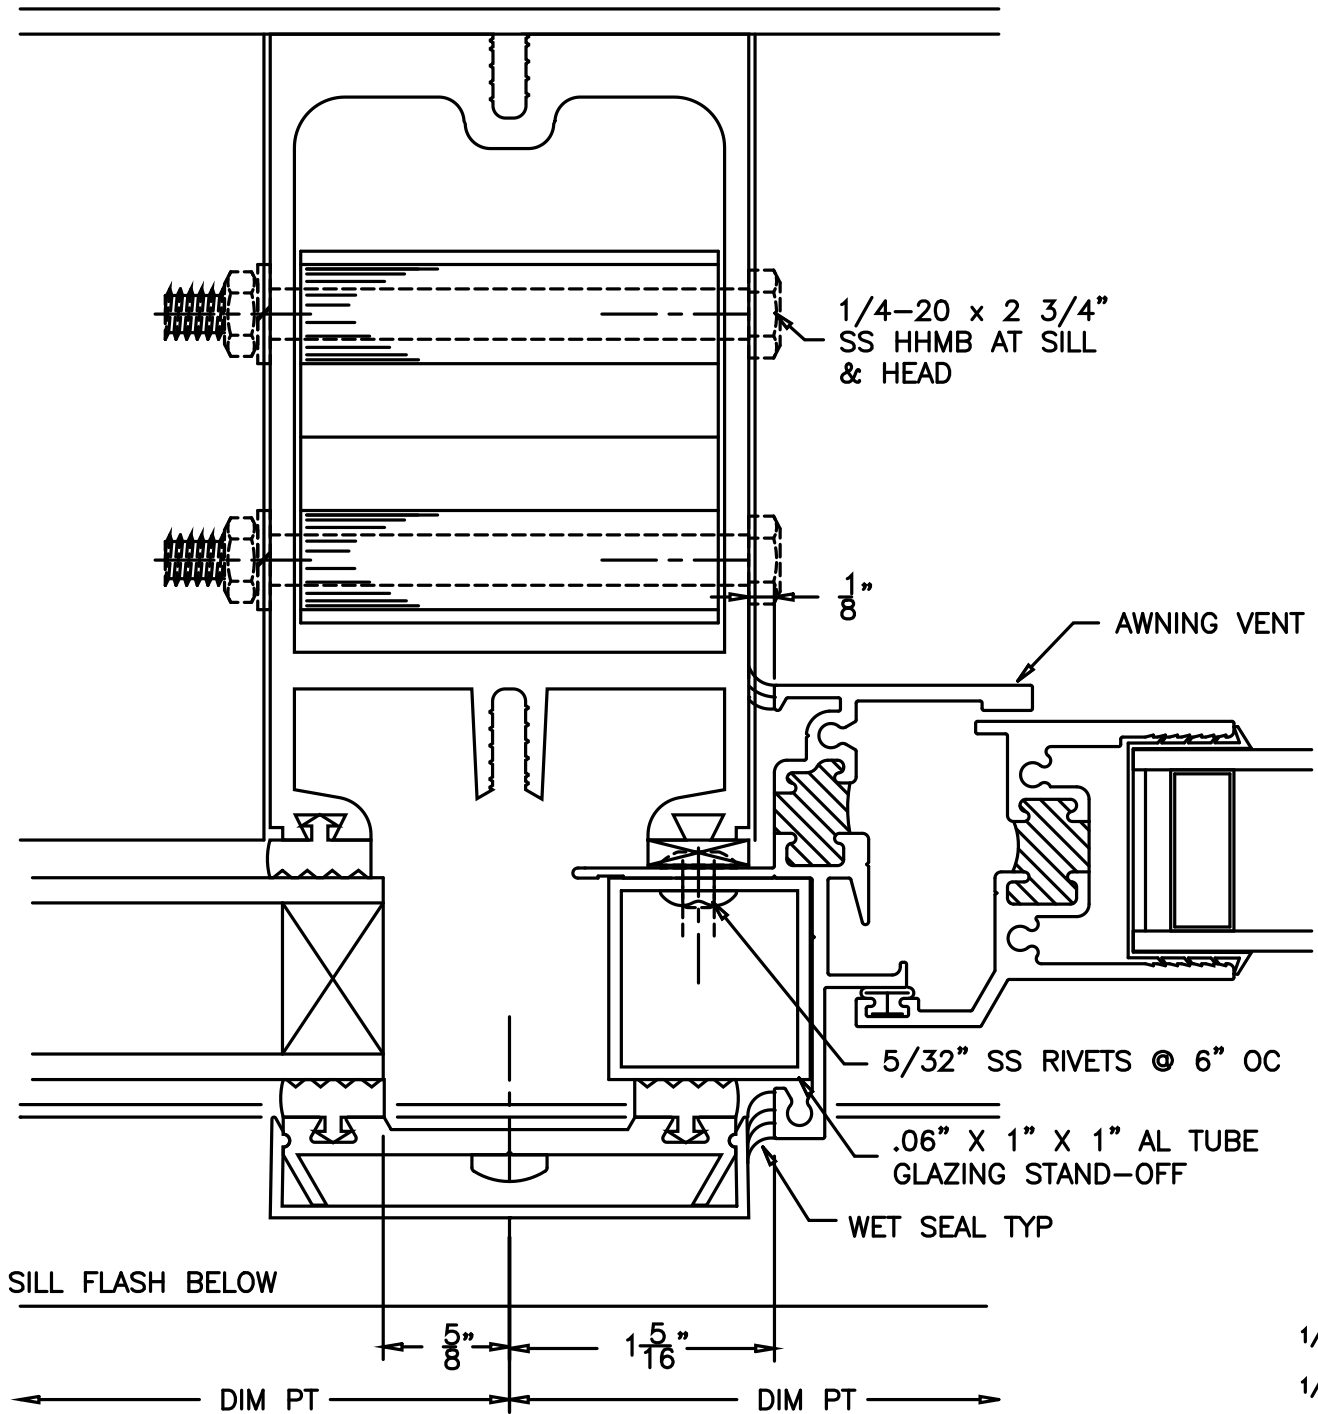

# CUSTOM SKYLIGHTS SERIES 4000 SUNROOM

E1

NOTE:  
N.B.C. = NOT BY CRYSTALITE  
GENERIC GLAZING DETAILS.  
ACTUAL DESIGN AND MAKE-UP VARY AS REQUIRED.

CS4000E1

**Crystalite** Inc  
*Your Clear Choice*  
Skylites • Sunrooms • Railings