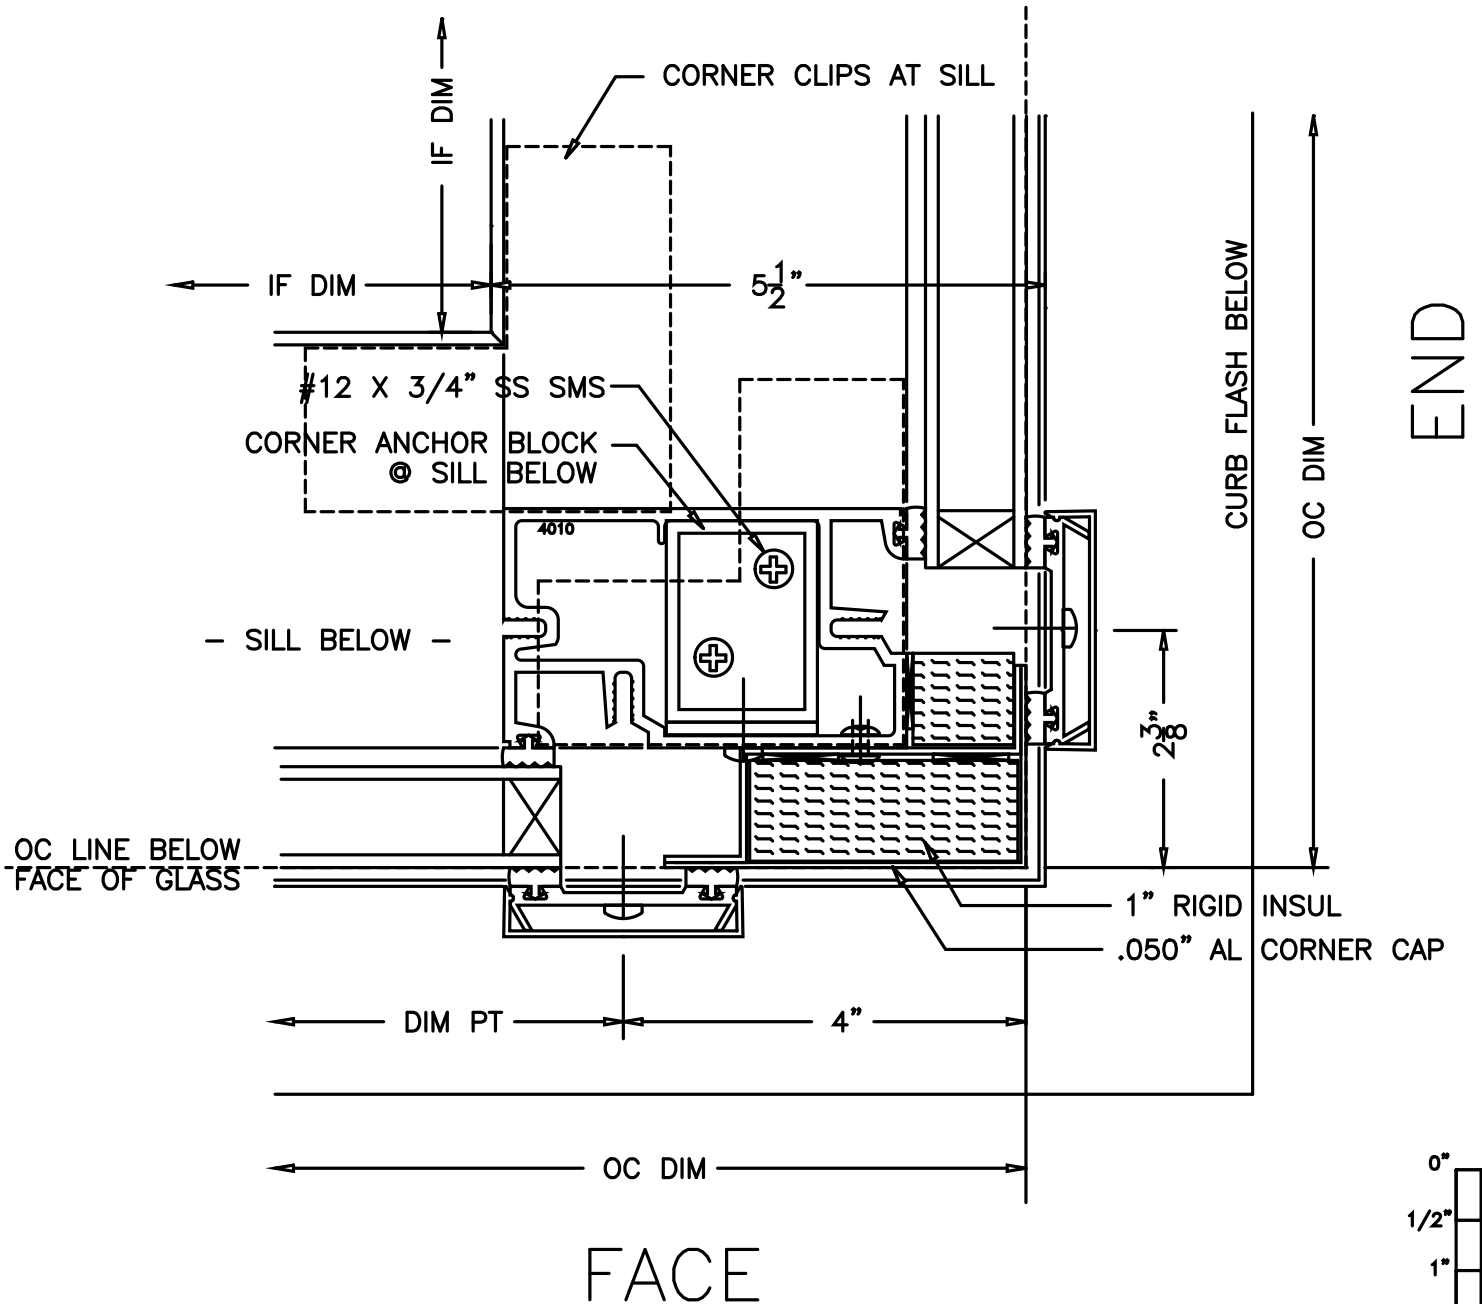

CUSTOM SKYLIGHTS SERIES 4000 SUNROOM

F

NOTE:
N.B.C. = NOT BY CRYSTALITE
GENERIC GLAZING DETAILS.
ACTUAL DESIGN AND MAKE-UP VARY AS REQUIRED.

1/2 SCALE

CS4000F

Crystalite Inc
Your Clear Choice
Skylites • Sunrooms • Railings

STRUCTURAL SUNROOM
VERT. CORNER