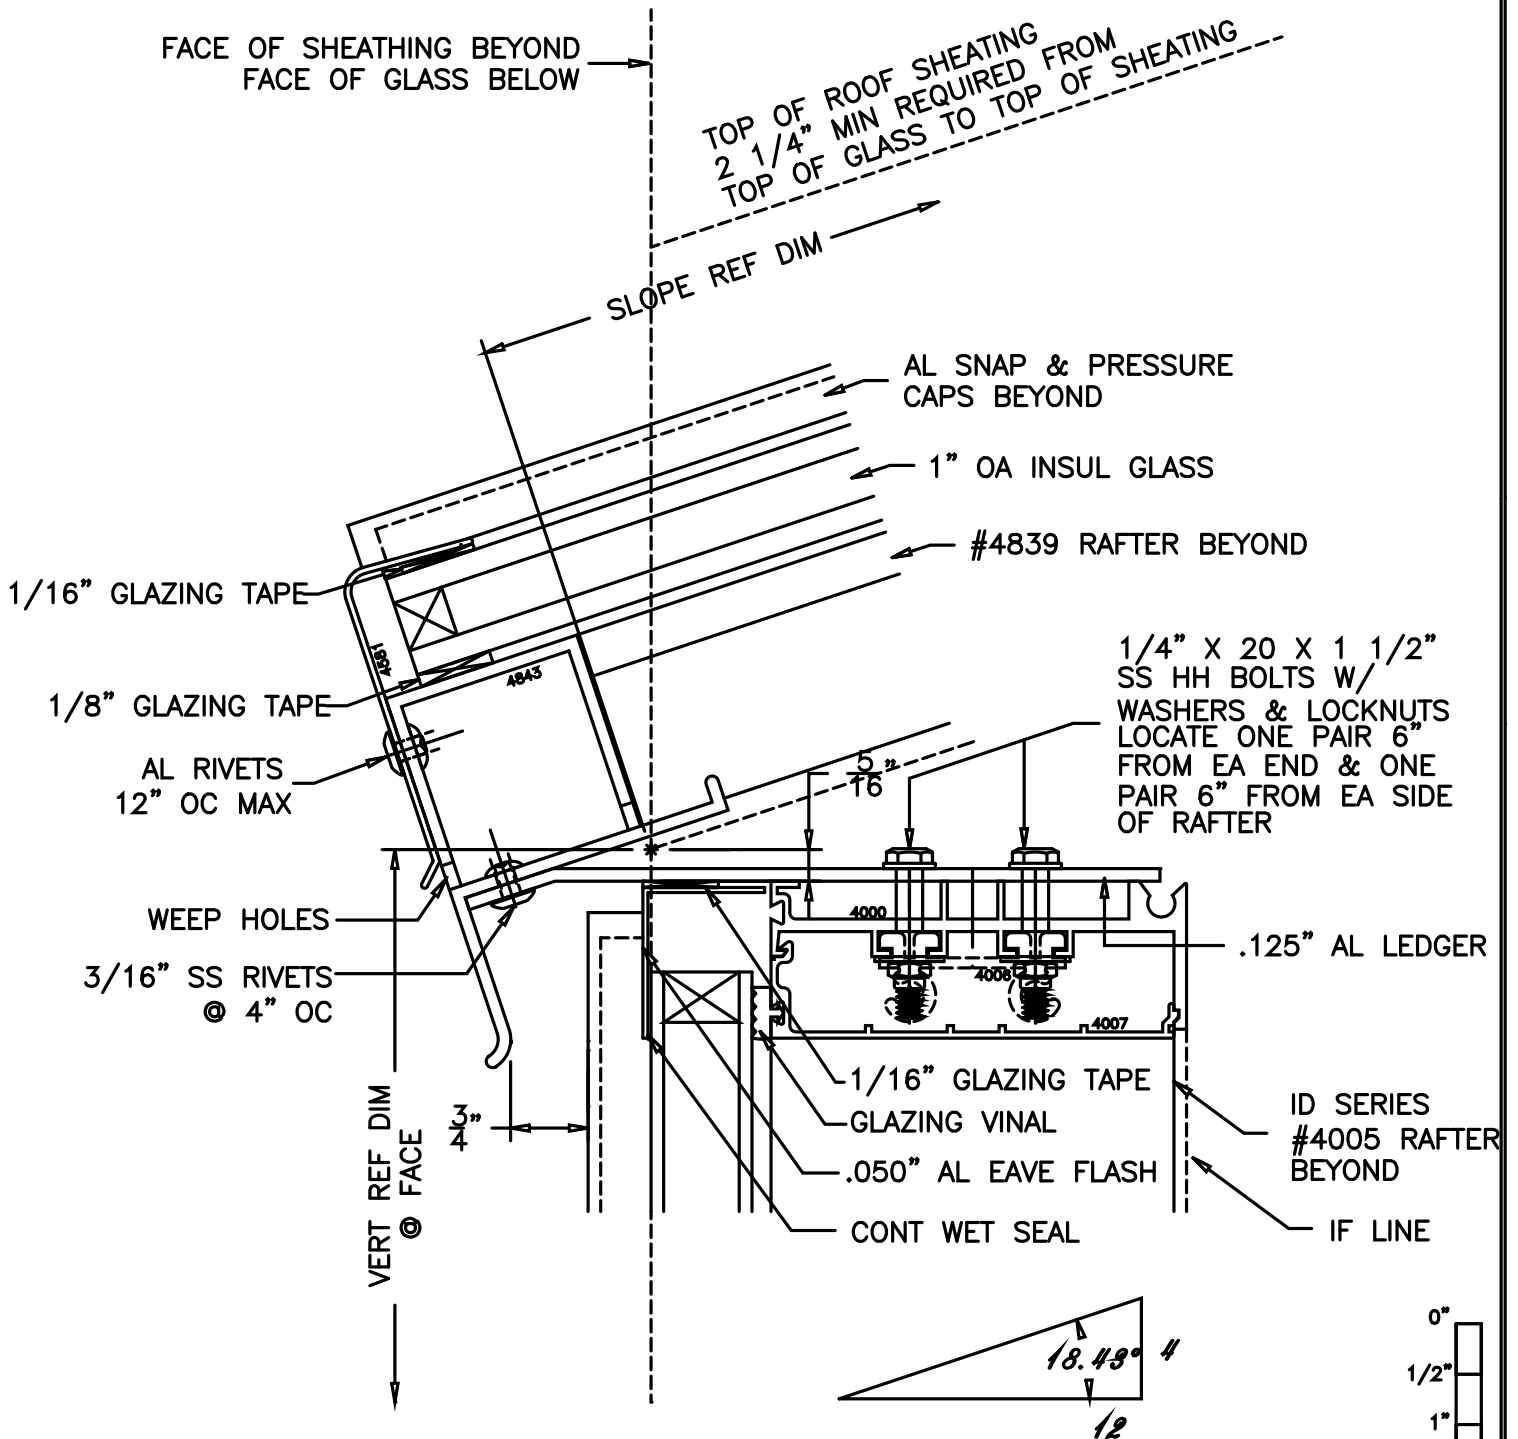

# CUSTOM SKYLIGHTS SERIES 4000 SUNROOM

(B)

NOTE:  
N.B.C. = NOT BY CRYSTALITE  
GENERIC GLAZING DETAILS.  
ACTUAL DESIGN AND MAKE-UP VARY AS REQUIRED.

1/2 SCALE

CS4000B.DWG

**Crystalite** Inc  
*Your Clear Choice*  
Skylites • Sunrooms • Railings

STRUCTURAL SUNROOM  
#4843 EAVE