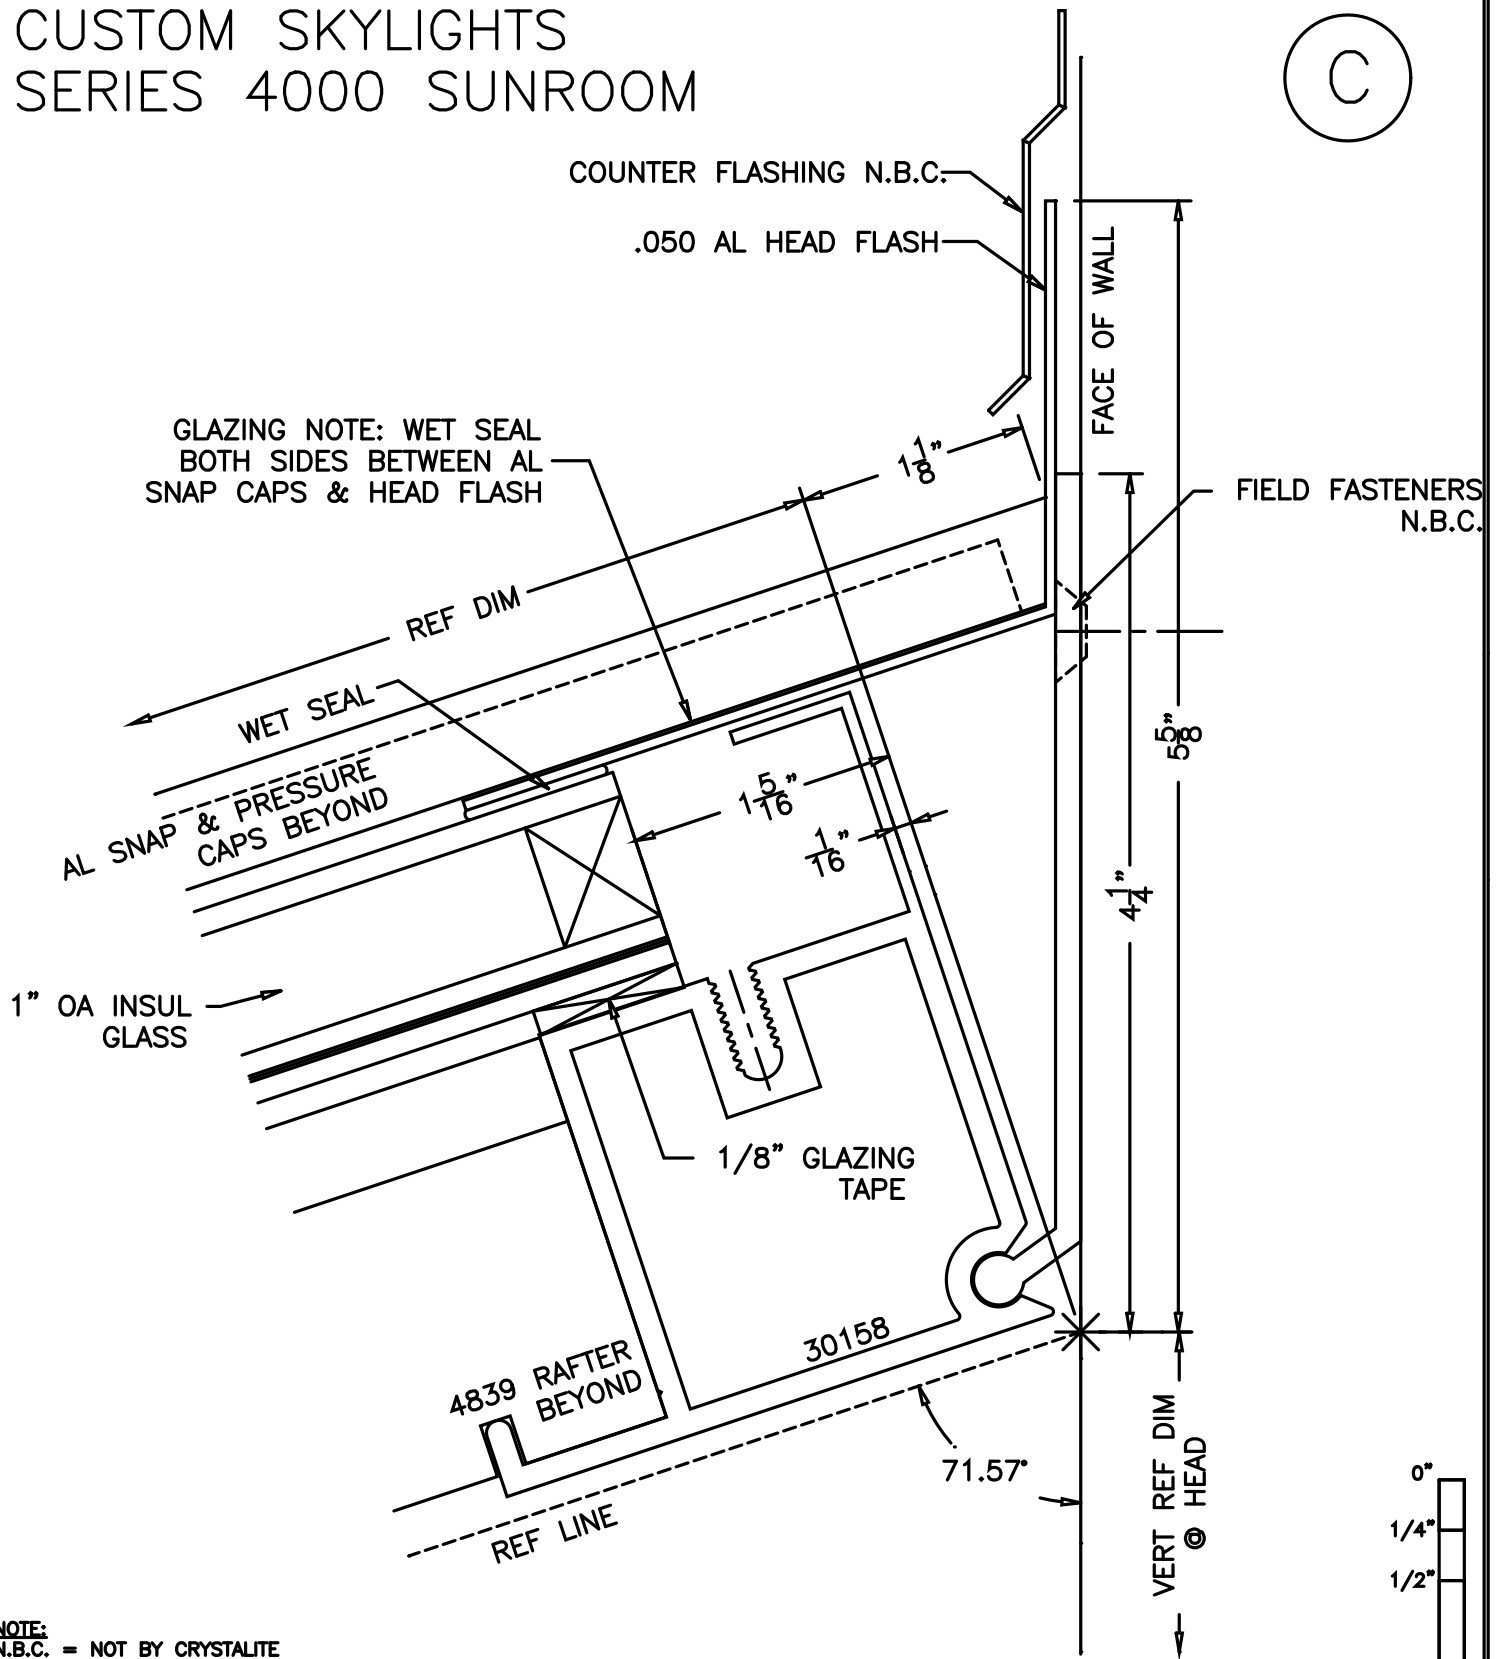

CUSTOM SKYLIGHTS SERIES 4000 SUNROOM

(C)

NOTE:
N.B.C. = NOT BY CRYSTALITE
GENERIC GLAZING DETAILS.
ACTUAL DESIGN AND MAKE-UP VARY AS REQUIRED.

CS4000C.DWG

Crystalite Inc
Your Clear Choice
Skylites • Sunrooms • Railings

STRUCTURAL SUNROOM
#30158 HEAD