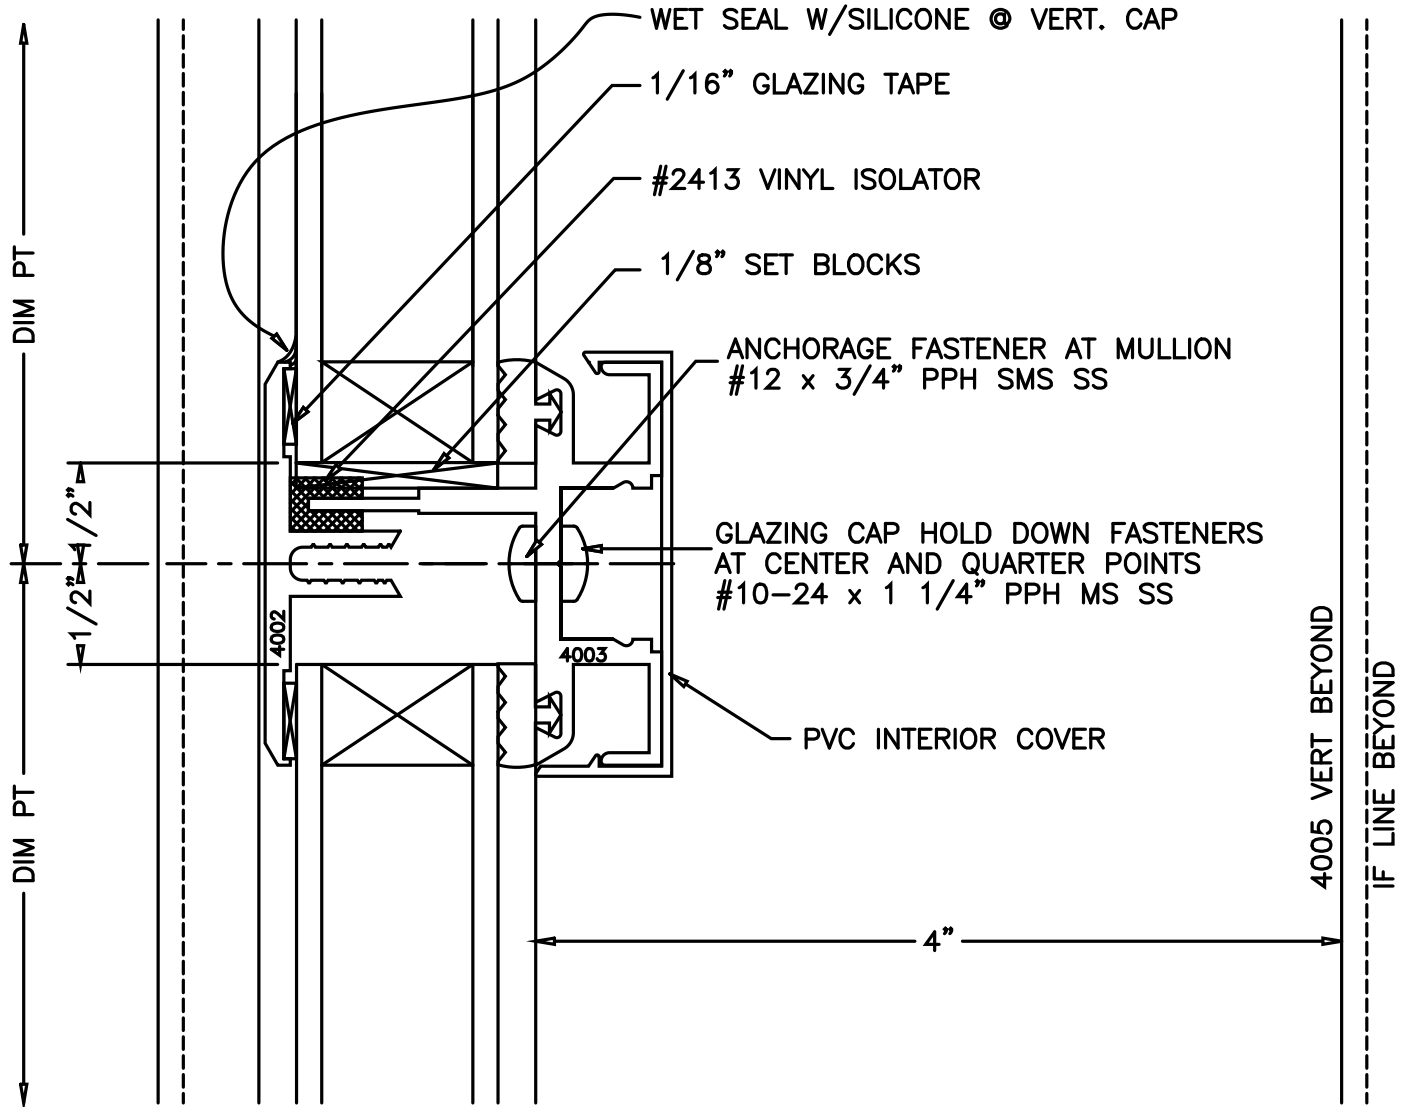

CUSTOM SKYLIGHTS SERIES 4000 SUNROOM

G

NOTE:
 N.B.C. = NOT BY CRYSTALITE
 GENERIC GLAZING DETAILS.
 ACTUAL DESIGN AND MAKE-UP VARY AS REQUIRED.

CS4000G

STRUCTURAL SUNROOM
 HORIZ. MUNTIN 4003