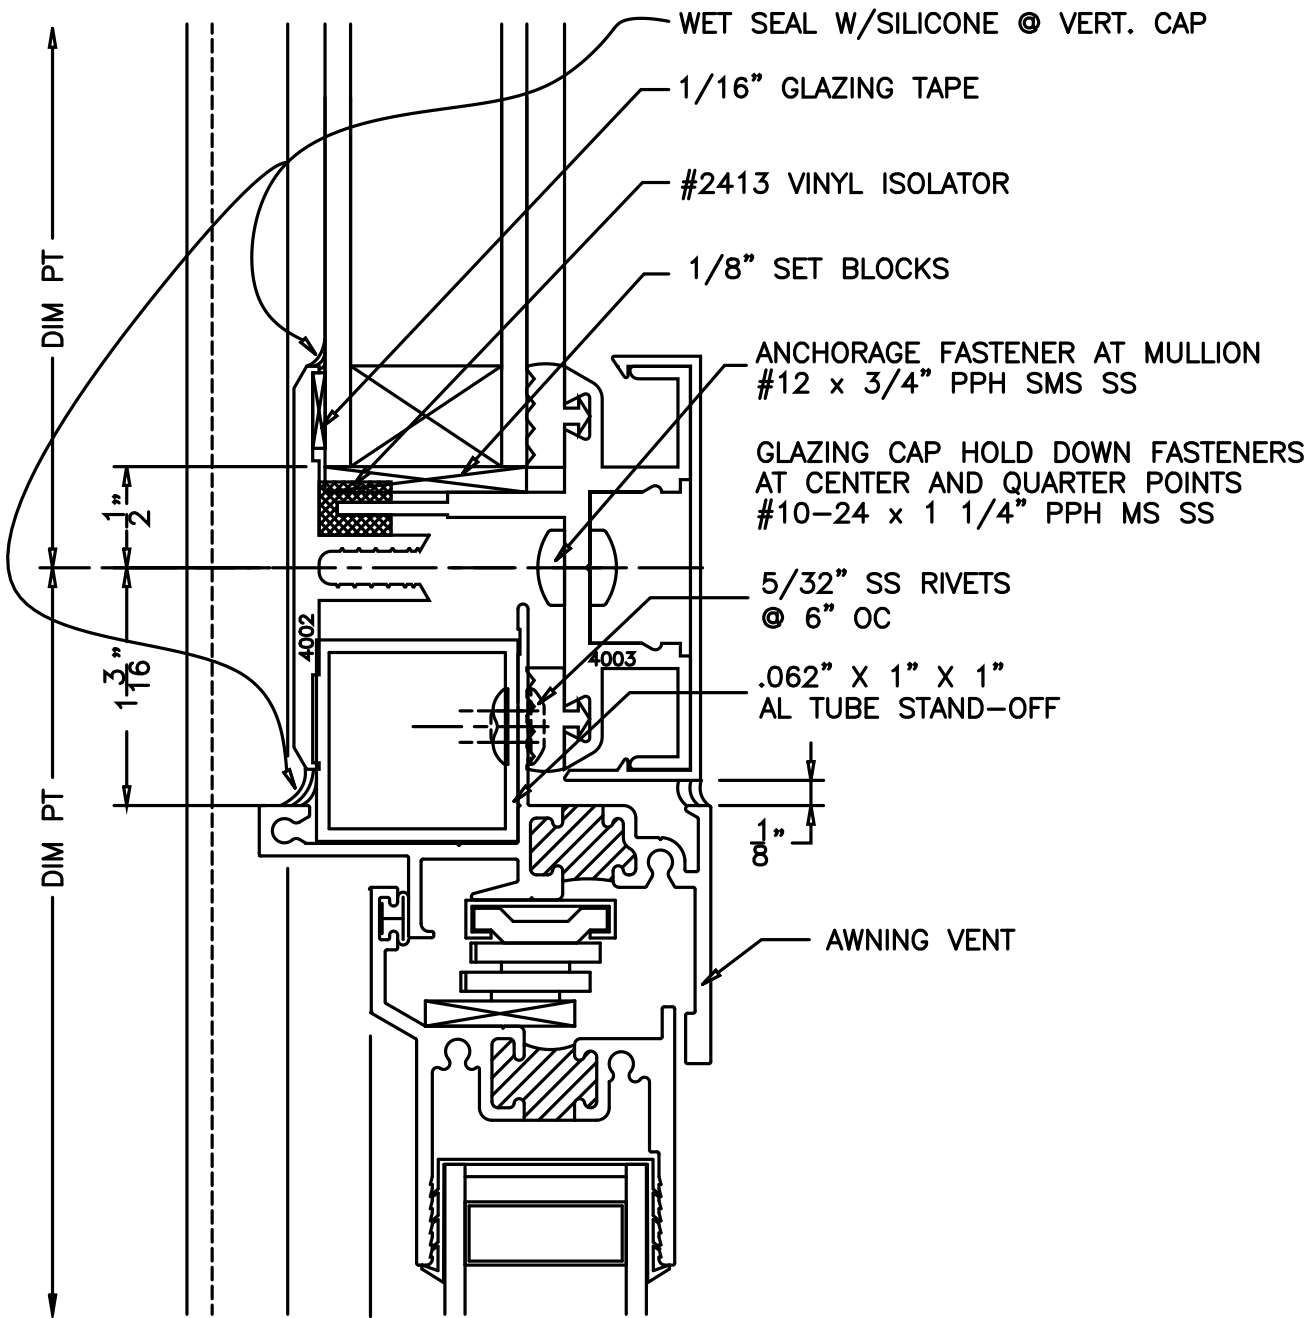

# CUSTOM SKYLIGHTS SERIES 4000 SUNROOM

G2

NOTE:  
N.B.C. = NOT BY CRYSTALITE  
GENERIC GLAZING DETAILS.  
ACTUAL DESIGN AND MAKE-UP VARY AS REQUIRED.

CS4000G2

**Crystalite** Inc  
*Your Clear Choice*  
Skylites • Sunrooms • Railings

AWNING VENT HEAD @  
HORIZ. MUNTIN 4003