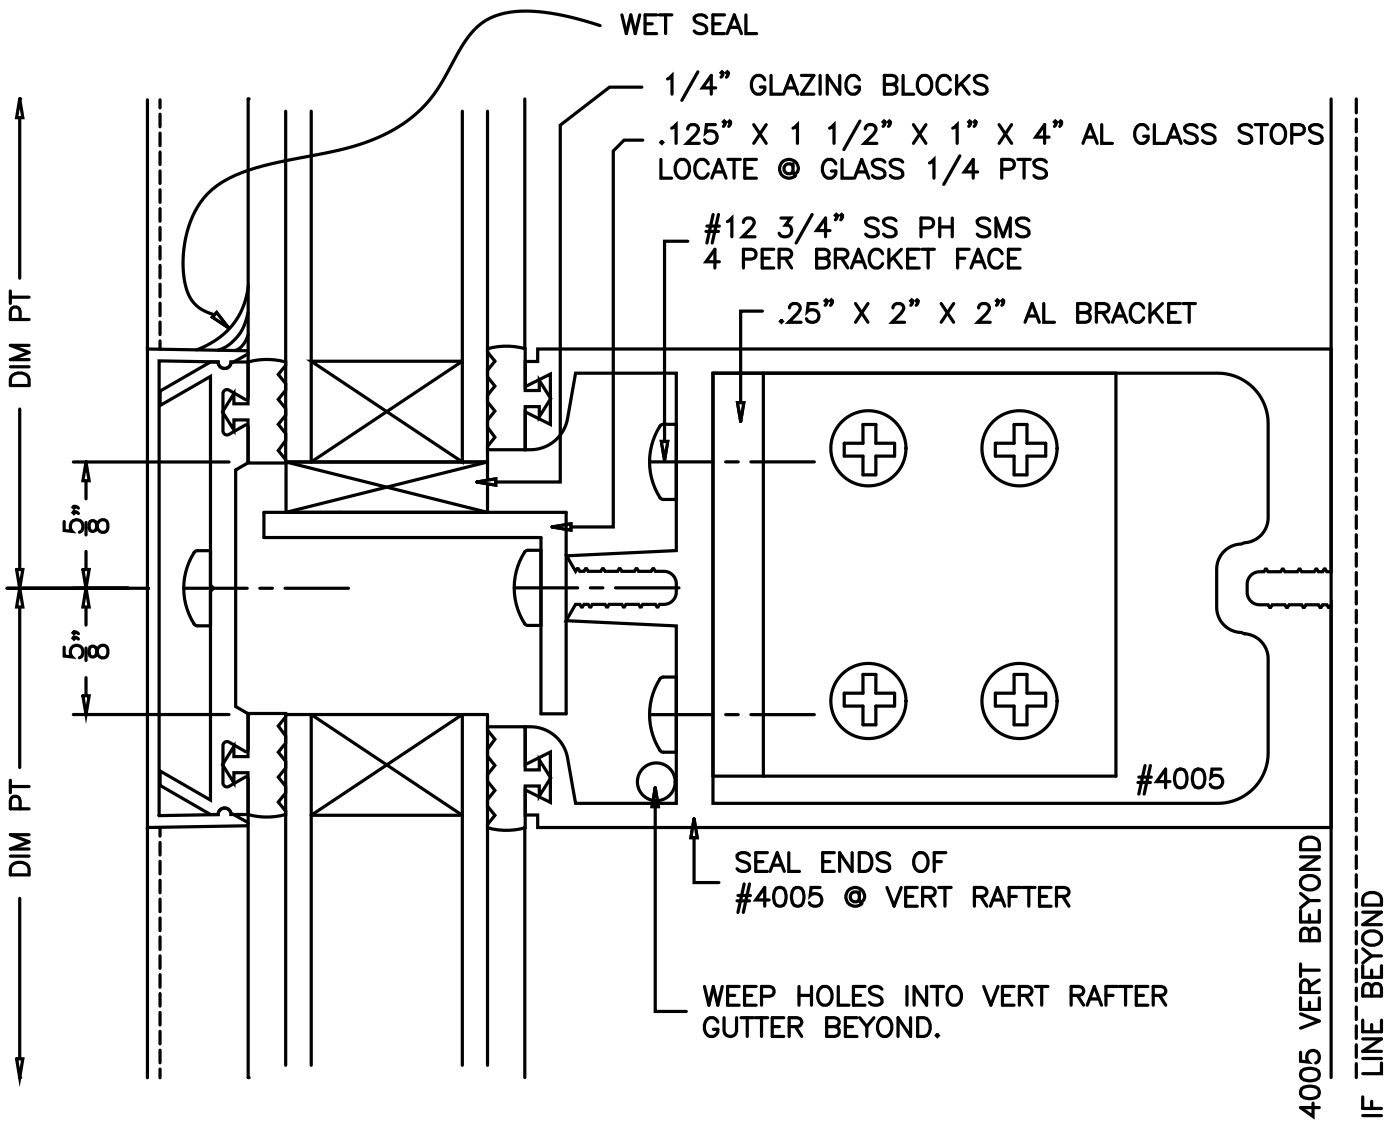

CUSTOM SKYLIGHTS SERIES 4000 SUNROOM

G1

NOTE:
N.B.C. = NOT BY CRYSTALITE
GENERIC GLAZING DETAILS.
ACTUAL DESIGN AND MAKE-UP VARY AS REQUIRED.

CS4000G1

Crystalite Inc
Your Clear Choice
Skylites • Sunrooms • Railings

STRUCTURAL SUNROOM
HORIZ. MUNTIN 4005