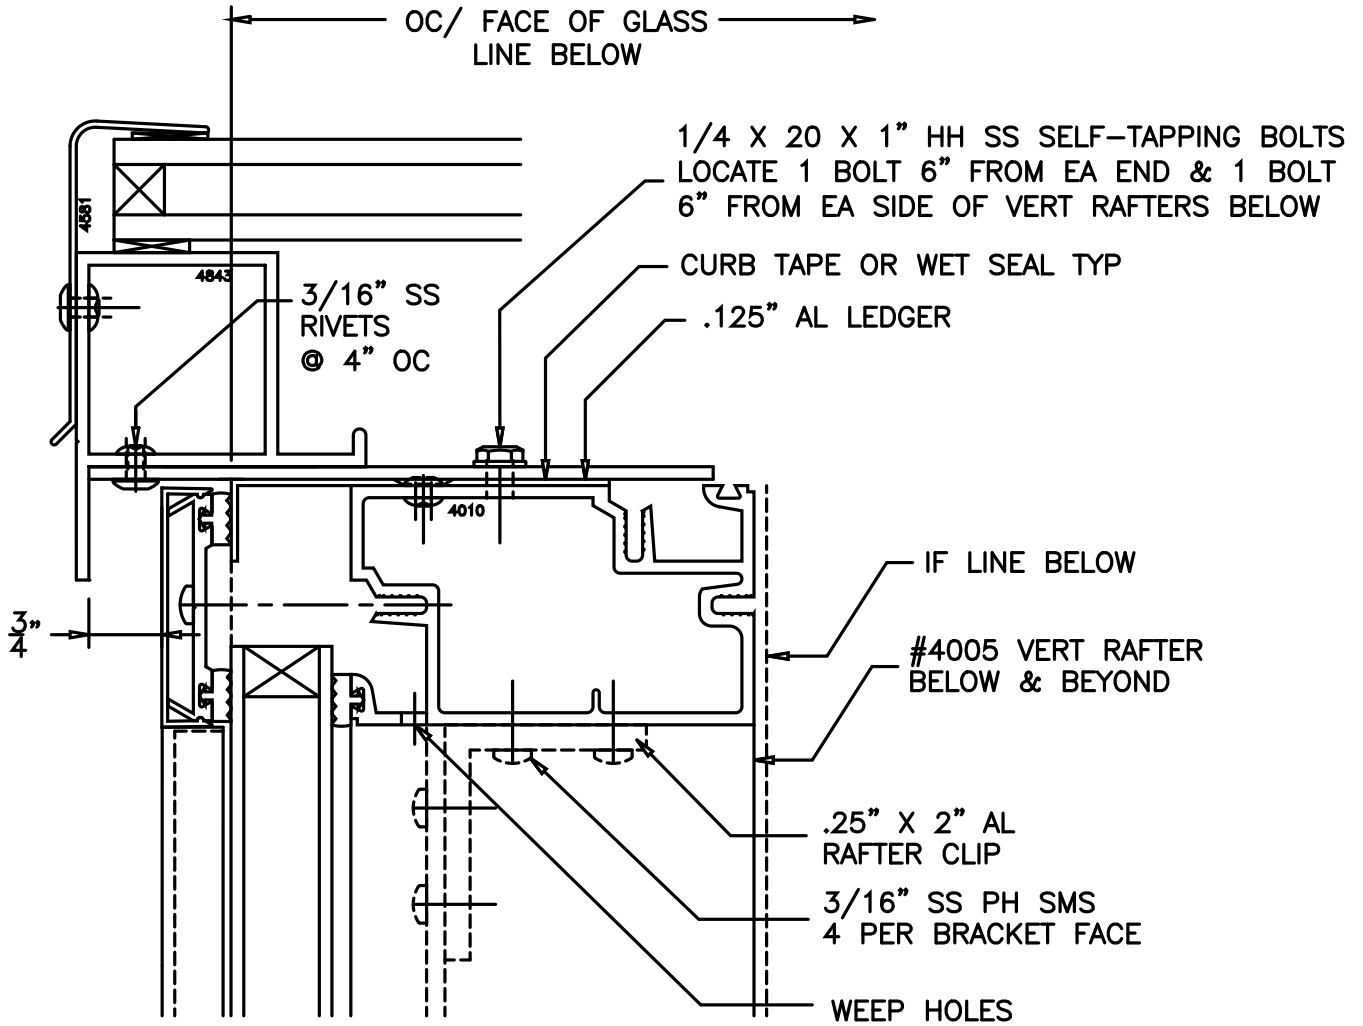

CUSTOM SKYLIGHTS SERIES 4000 SUNROOM

D2

NOTE:
N.B.C. = NOT BY CRYSTALITE
GENERIC GLAZING DETAILS.
ACTUAL DESIGN AND MAKE-UP VARY AS REQUIRED.

1/2 SCALE

CS4000D2

Crystalite Inc
Your Clear Choice
Skylites • Sunrooms • Railings

STRUCTURAL SUNROOM
#4843 SLOPE JAMB