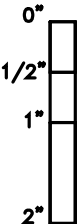

CUSTOM SKYLIGHTS SERIES 4000 SUNROOM

D2

NOTE:
N.B.C. = NOT BY CRYSTALITE
GENERIC GLAZING DETAILS.
ACTUAL DESIGN AND MAKE-UP VARY AS REQUIRED.

1/2 SCALE

CS4000D2

Crystalite Inc
Your Clear Choice
Skylites • Sunrooms • Railings