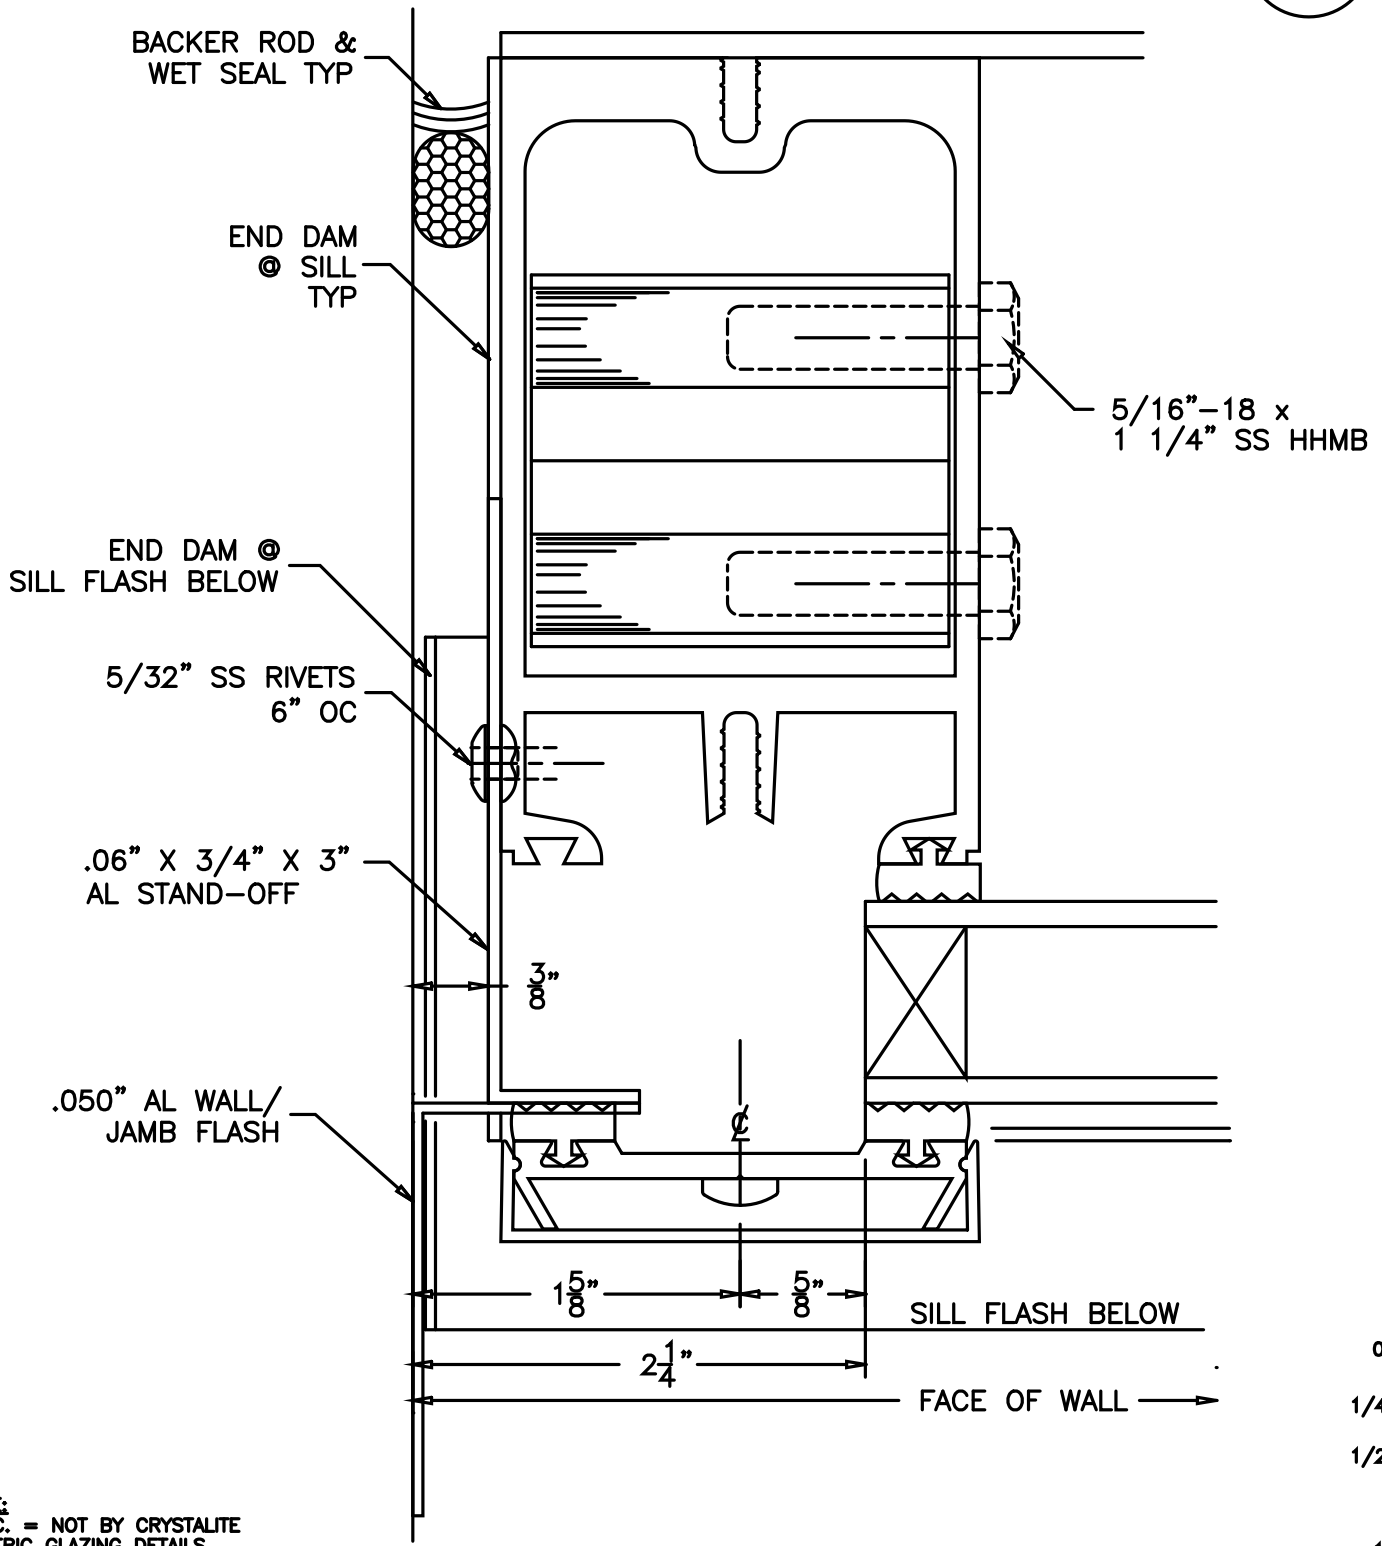

CUSTOM SKYLIGHTS SERIES 4000 SUNROOM

D1

NOTE:
N.B.C. = NOT BY CRYSTALITE
GENERIC GLAZING DETAILS.
ACTUAL DESIGN AND MAKE-UP VARY AS REQUIRED.

CS4000D1

Crystalite Inc
Your Clear Choice
Skylites • Sunrooms • Railings

STRUCTURAL SUNROOM
VERT. JAMB @ WALL