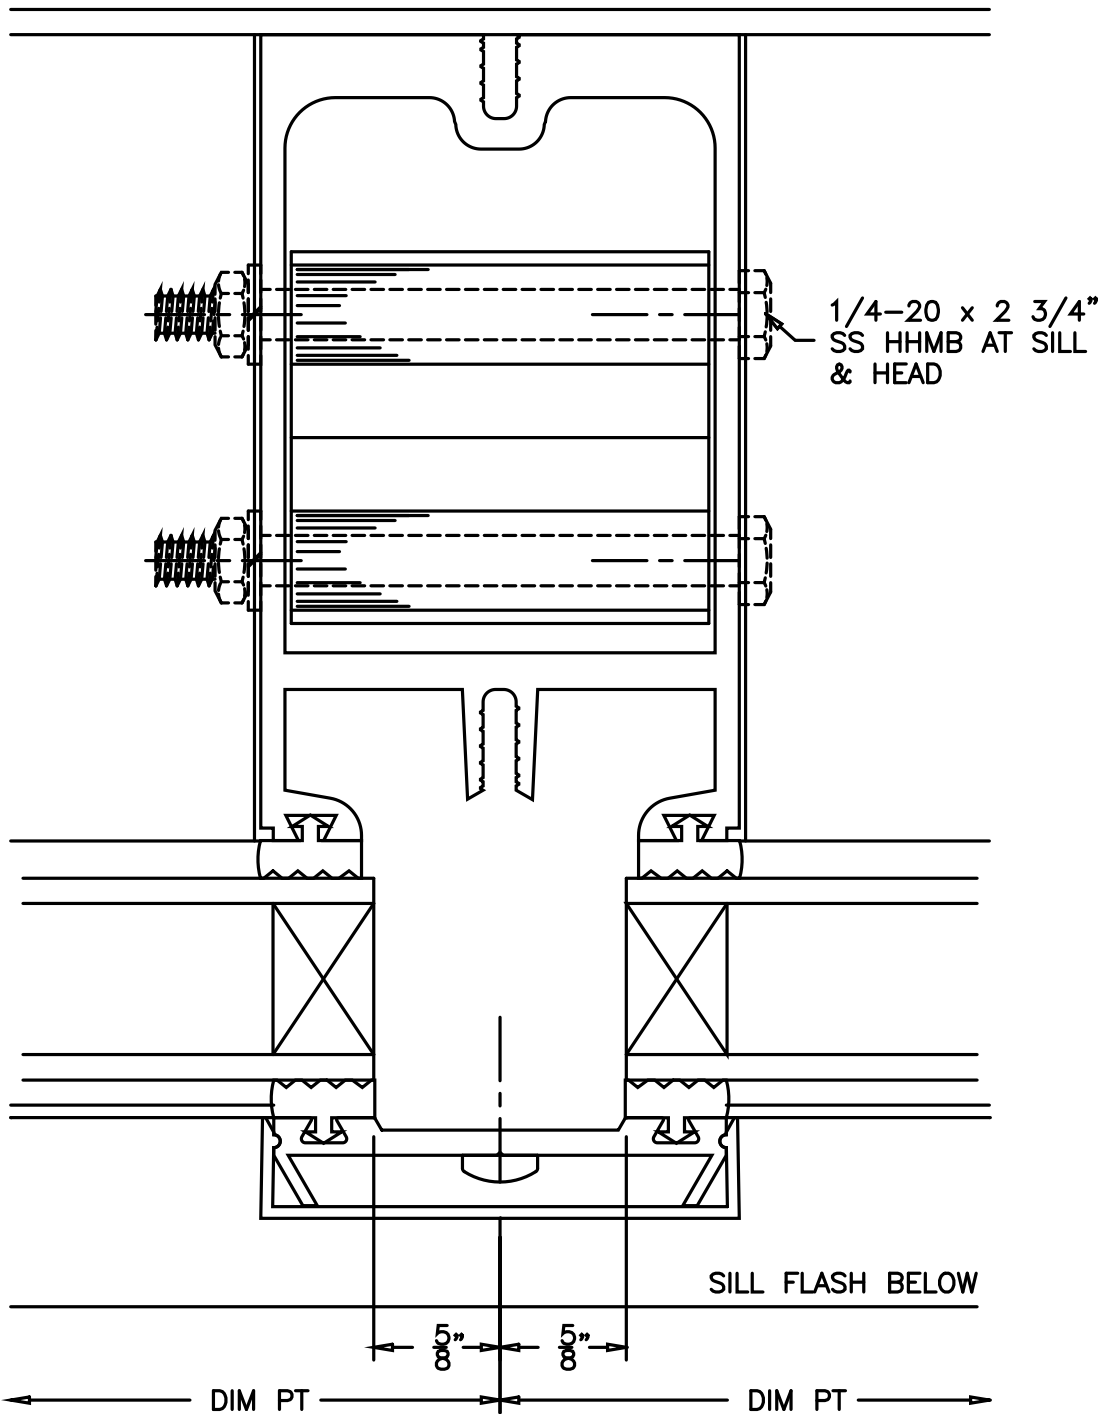

CUSTOM SKYLIGHTS
 SERIES 4000 SUNROOM

E

NOTE:
 N.B.C. = NOT BY CRYSTALITE
 GENERIC GLAZING DETAILS.
 ACTUAL DESIGN AND MAKE-UP VARY AS REQUIRED.

CS4000E

Crystalite Inc
Your Clear Choice
 Skylites • Sunrooms • Railings