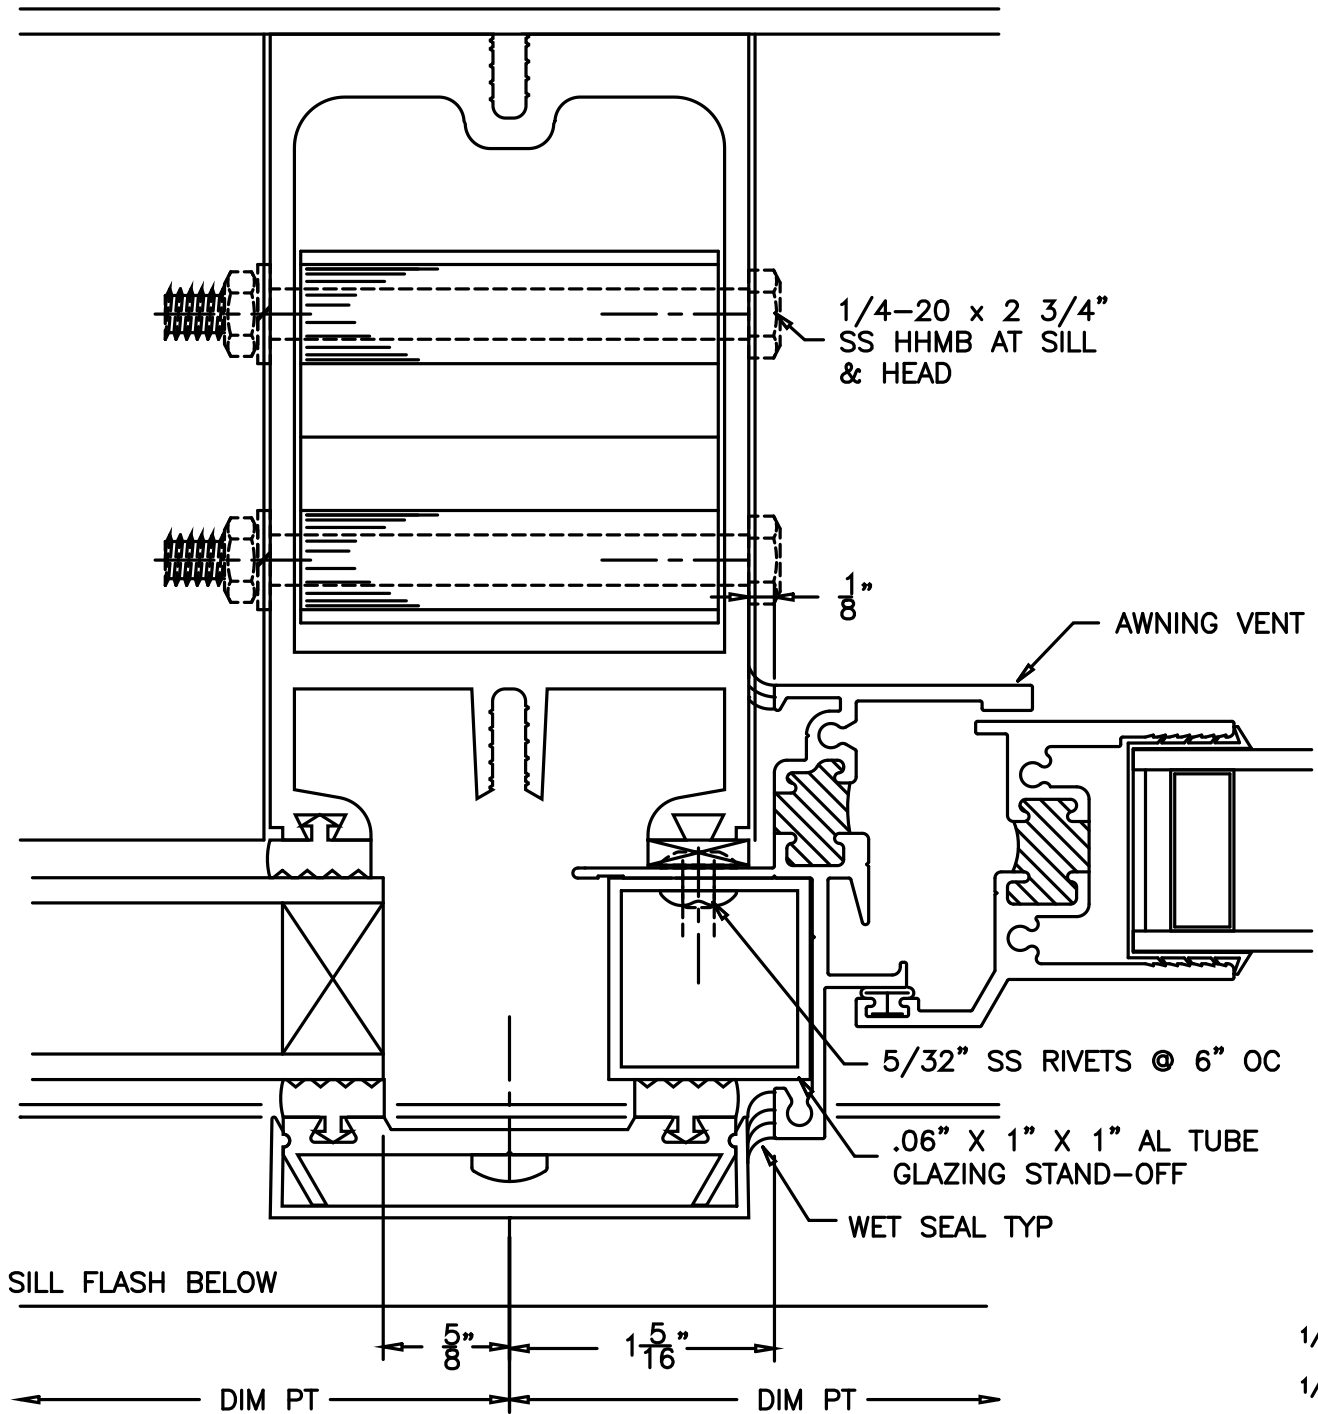

CUSTOM SKYLIGHTS SERIES 4000 SUNROOM

E1

NOTE:
N.B.C. = NOT BY CRYSTALITE
GENERIC GLAZING DETAILS.
ACTUAL DESIGN AND MAKE-UP VARY AS REQUIRED.

CS4000E1

Crystalite Inc
Your Clear Choice
Skylites • Sunrooms • Railings