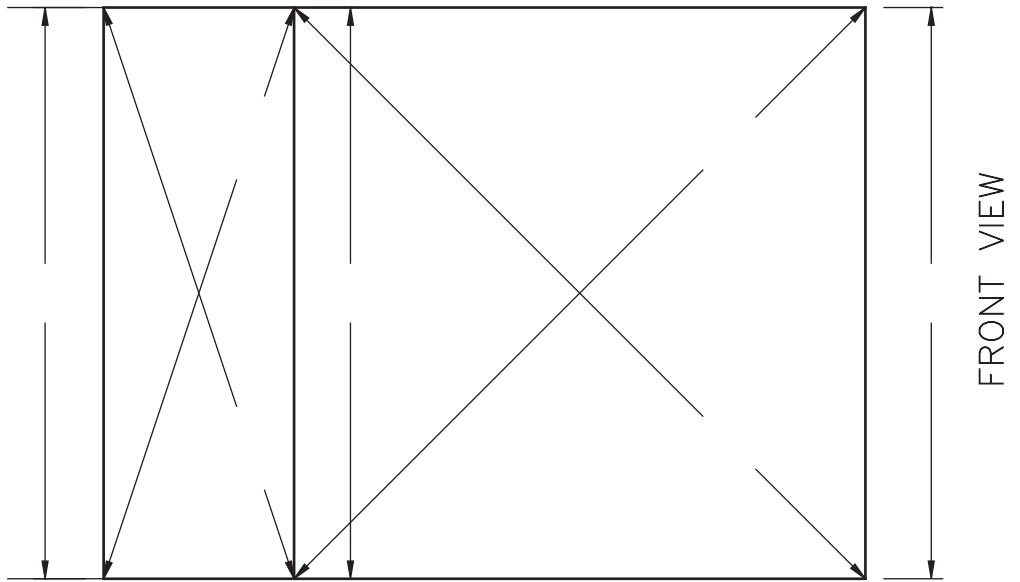

Skylites • Sunrooms • Railings

PITCH	ANGLE	DIM X
2 / 12	9.46°	5 1/2"
3 / 12	14.04°	5 5/8"
4 / 12	18.43°	5 3/4"
5 / 12	22.62°	5 7/8"
6 / 12	26.57°	6 1/16"
7 / 12	30.26°	6 5/16"
8 / 12	33.69°	6 9/16"
9 / 12	36.87°	6 13/16"
10 / 12	39.81°	7 1/8"
11 / 12	42.51°	7 3/8"
12 / 12	45°	7 11/16"