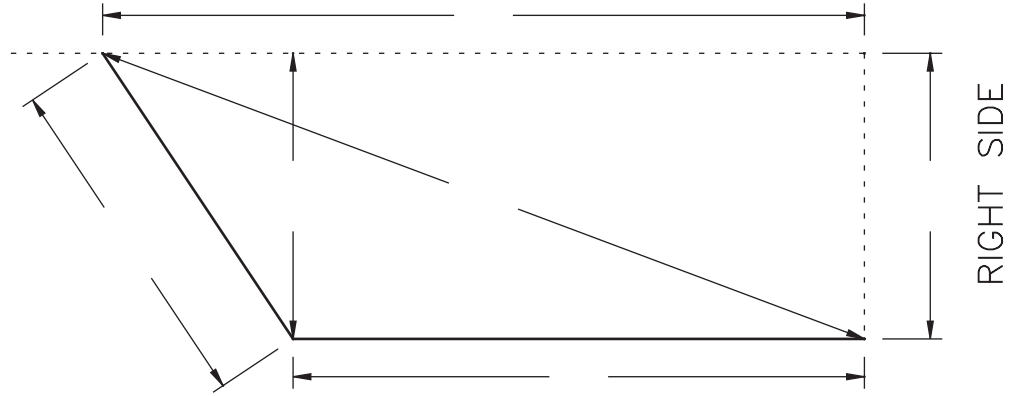

Skylites • Sunrooms • Railings

MATERIAL MAKE-UP:

- SILL/CURB
- VERT. WALL/JAMB - L
- VERT. WALL/JAMB - R
- SLOPE WALL/JAMB - L
- SLOPE WALL/JAMB - R
- HEAD