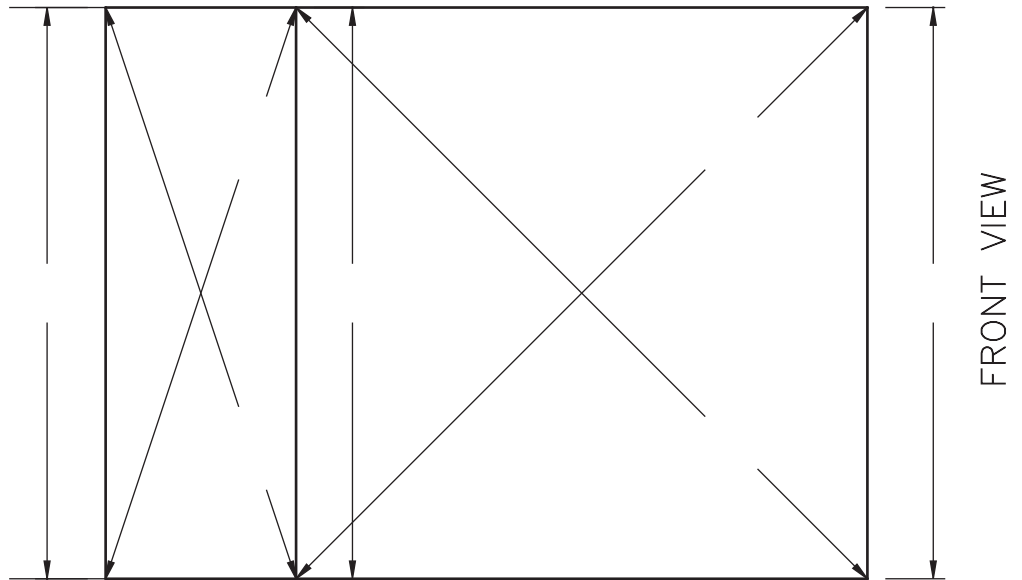

Skylites • Sunrooms • Railings

MATERIAL MAKE-UP:

- SILL/CURB
- VERT. WALL/JAMB - L
- VERT. WALL/JAMB - R
- SLOPE WALL/JAMB - L
- SLOPE WALL/JAMB - R
- HEAD