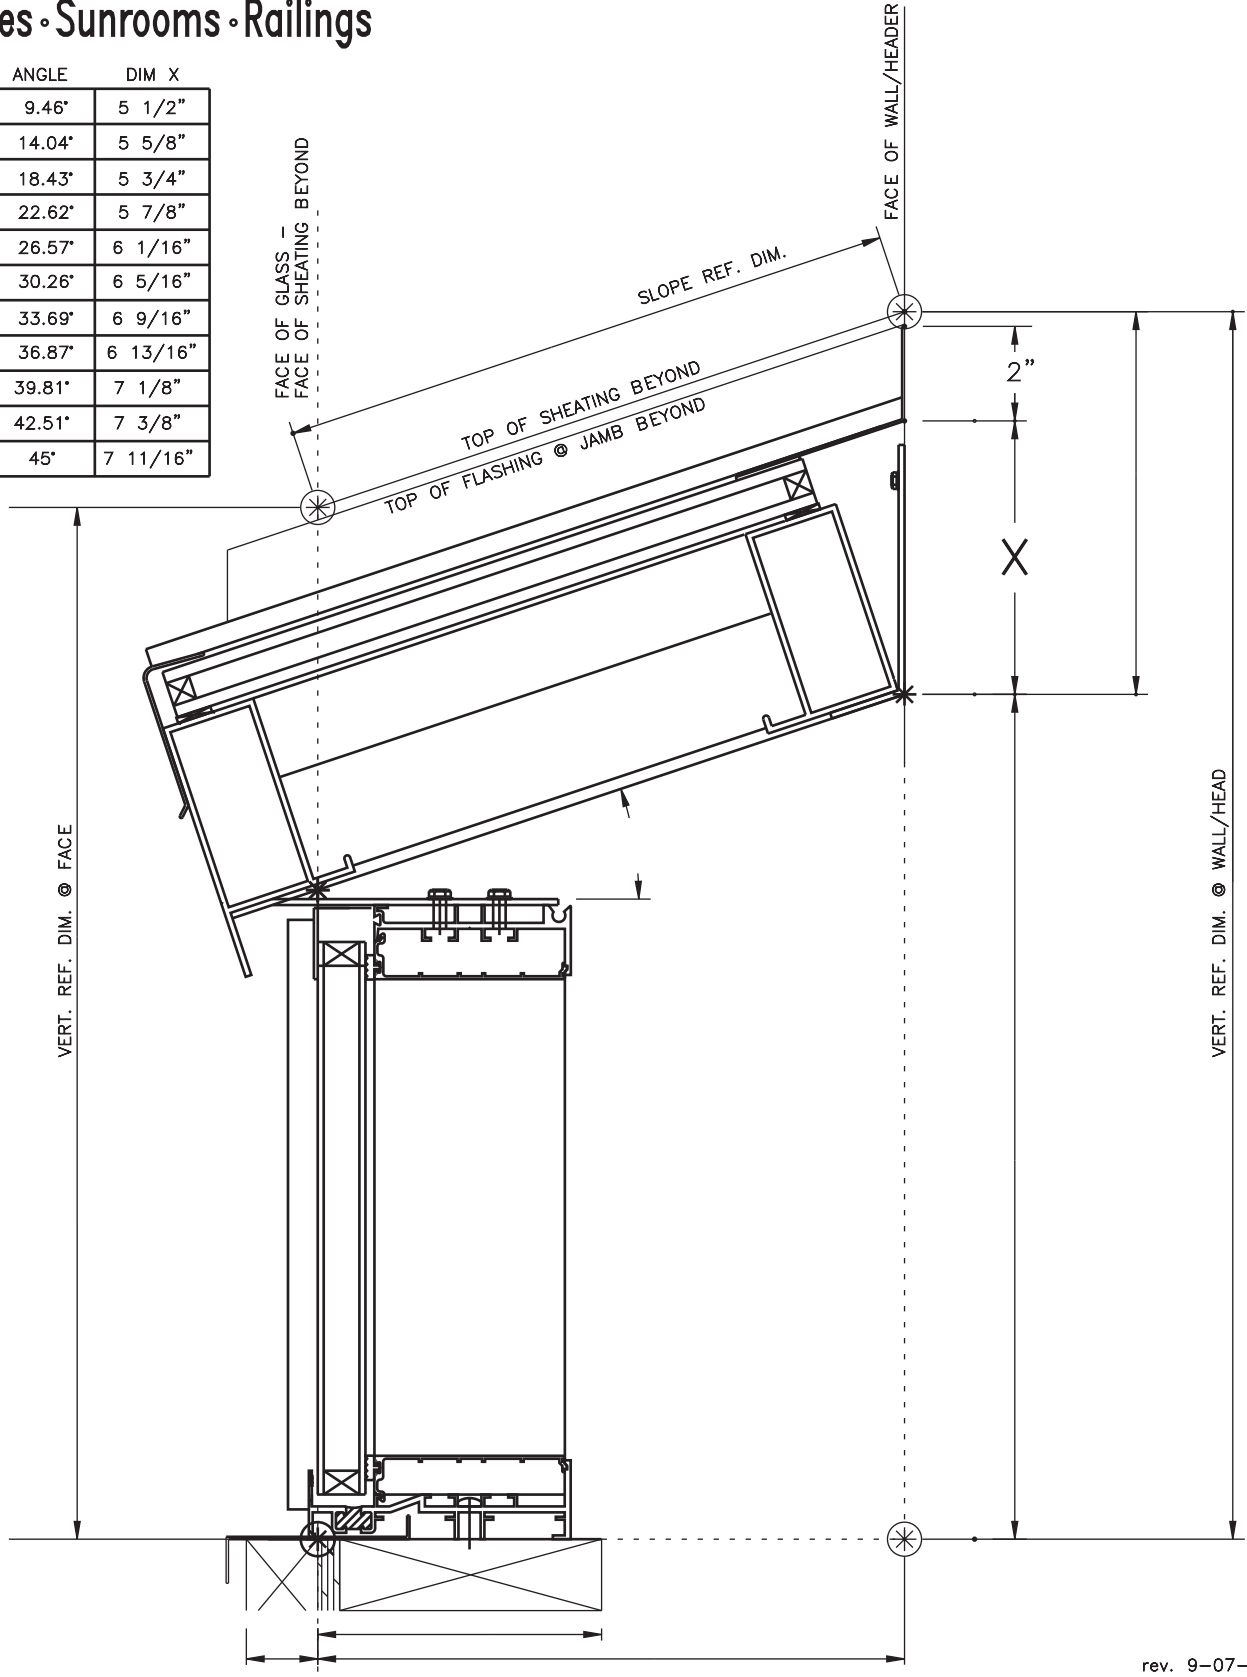

Skylites • Sunrooms • Railings

PITCH	ANGLE	DIM X
2 / 12	9.46°	5 1/2"
3 / 12	14.04°	5 5/8"
4 / 12	18.43°	5 3/4"
5 / 12	22.62°	5 7/8"
6 / 12	26.57°	6 1/16"
7 / 12	30.26°	6 5/16"
8 / 12	33.69°	6 9/16"
9 / 12	36.87°	6 13/16"
10 / 12	39.81°	7 1/8"
11 / 12	42.51°	7 3/8"
12 / 12	45°	7 11/16"

MATERIAL MAKE-UP:

- SILL/CURB
- VERT. WALL/JAMB - L
- VERT. WALL/JAMB - R
- SLOPE WALL/JAMB - L
- SLOPE WALL/JAMB - R
- HEAD

Skylites • Sunrooms • Railings

MATERIAL MAKE-UP:

- SILL/CURB
- VERT. WALL/JAMB - L
- VERT. WALL/JAMB - R
- SLOPE WALL/JAMB - L
- SLOPE WALL/JAMB - R
- HEAD