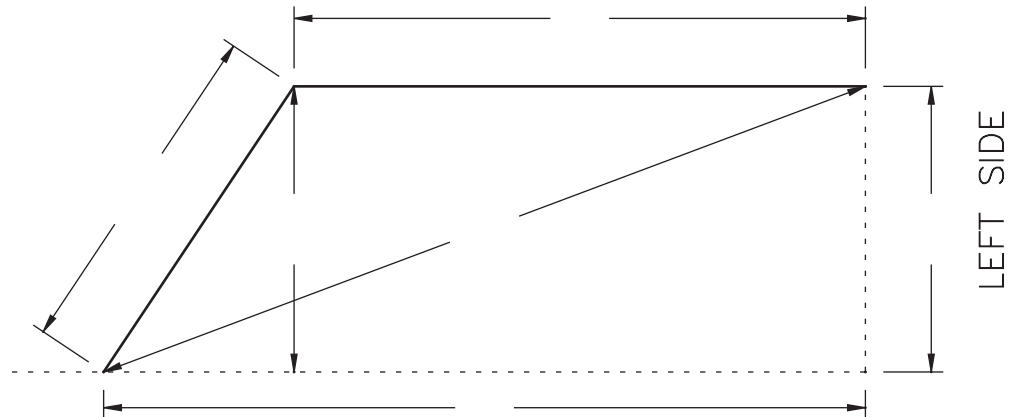

Skylites • Sunrooms • Railings

PITCH	ANGLE	DIM X
2 / 12	9.46°	5 1/2"
3 / 12	14.04°	5 5/8"
4 / 12	18.43°	5 3/4"
5 / 12	22.62°	5 7/8"
6 / 12	26.57°	6 1/16"
7 / 12	30.26°	6 5/16"
8 / 12	33.69°	6 9/16"
9 / 12	36.87°	6 13/16"
10 / 12	39.81°	7 1/8"
11 / 12	42.51°	7 3/8"
12 / 12	45°	7 11/16"