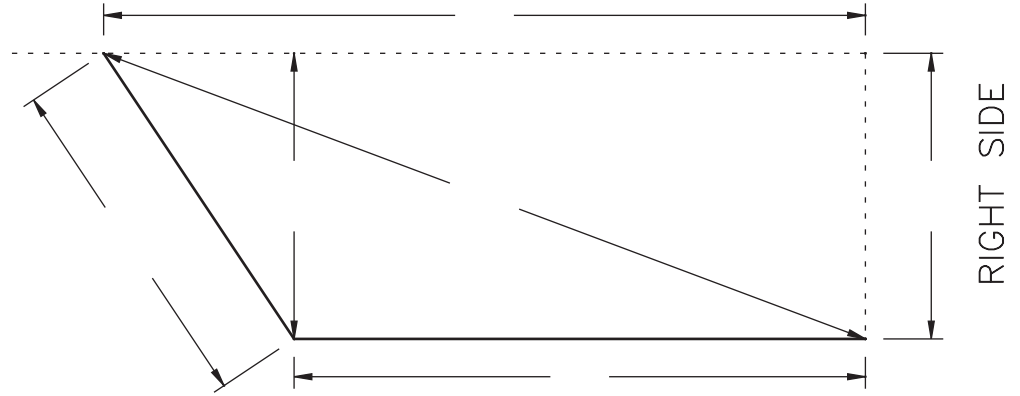

Skylites • Sunrooms • Railings

PITCH	ANGLE	DIM X
2 / 12	9.46°	5 1/2"
3 / 12	14.04°	5 5/8"
4 / 12	18.43°	5 3/4"
5 / 12	22.62°	5 7/8"
6 / 12	26.57°	6 1/16"
7 / 12	30.26°	6 5/16"
8 / 12	33.69°	6 9/16"
9 / 12	36.87°	6 13/16"
10 / 12	39.81°	7 1/8"
11 / 12	42.51°	7 3/8"
12 / 12	45°	7 11/16"