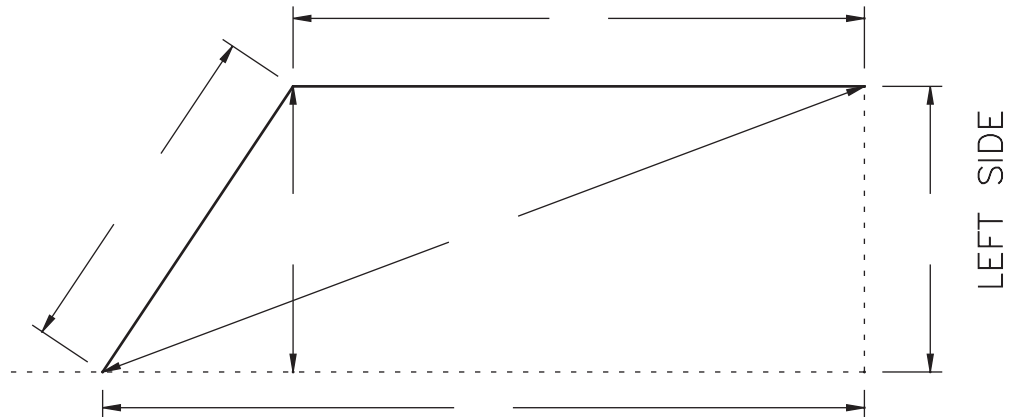

Skylites • Sunrooms • Railings

MATERIAL MAKE-UP:

- SILL/CURB
- VERT. WALL/JAMB - L
- VERT. WALL/JAMB - R
- SLOPE WALL/JAMB - L
- SLOPE WALL/JAMB - R
- HEAD