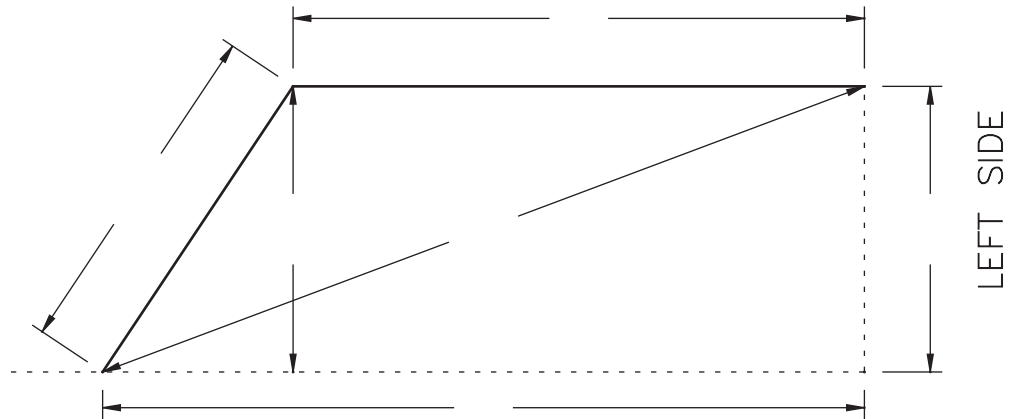

Skylites • Sunrooms • Railings

PITCH	ANGLE	DIM X
2 / 12	9.46°	3 7/16"
3 / 12	14.04°	3 1/2"
4 / 12	18.43°	3 9/16"
5 / 12	22.62°	3 5/8"
6 / 12	26.57°	3 3/4"
7 / 12	30.26°	3 7/8"
8 / 12	33.69°	4"
9 / 12	36.87°	4 1/4"
10 / 12	39.81°	4 7/16"
11 / 12	42.51°	4 5/8"
12 / 12	45°	4 13/16"

MATERIAL MAKE-UP:

- SILL/CURB
- VERT. WALL/JAMB - L
- VERT. WALL/JAMB - R
- SLOPE WALL/JAMB - L
- SLOPE WALL/JAMB - R
- HEAD