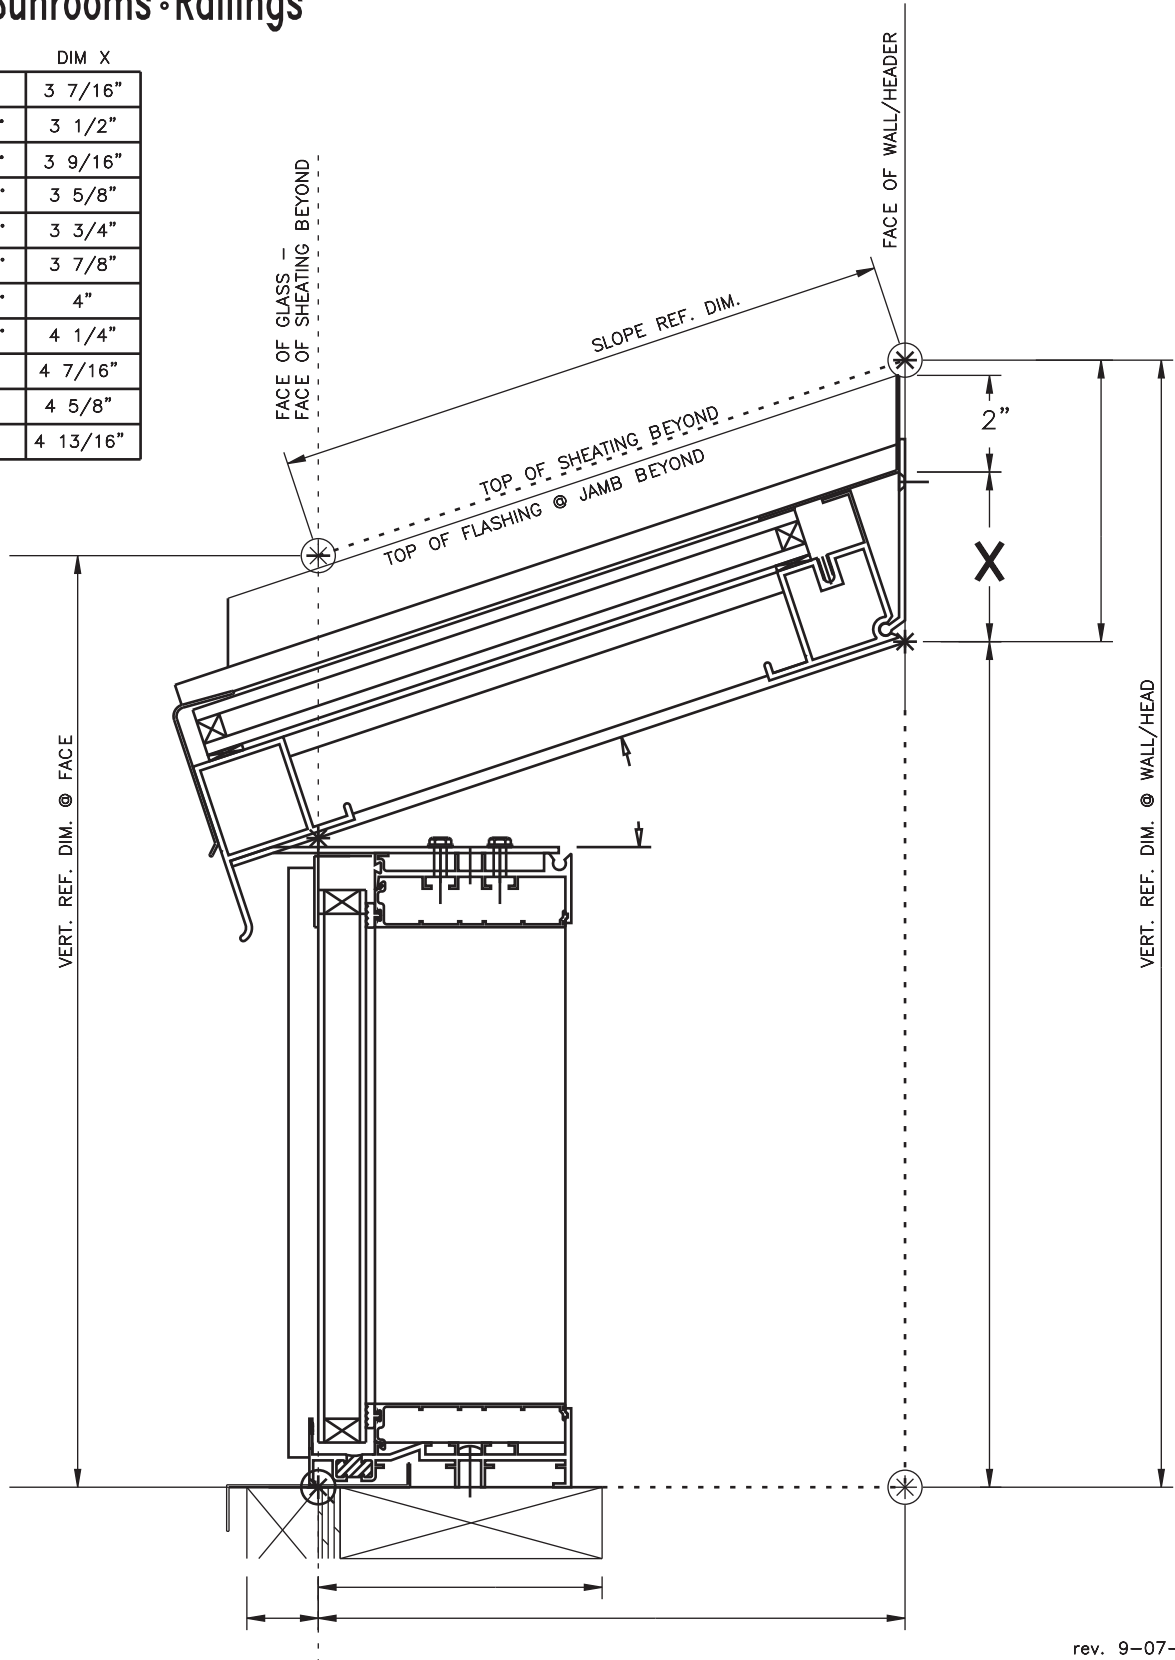

Skylites • Sunrooms • Railings

PITCH	ANGLE	DIM X
2 / 12	9.46°	3 7/16"
3 / 12	14.04°	3 1/2"
4 / 12	18.43°	3 9/16"
5 / 12	22.62°	3 5/8"
6 / 12	26.57°	3 3/4"
7 / 12	30.26°	3 7/8"
8 / 12	33.69°	4"
9 / 12	36.87°	4 1/4"
10 / 12	39.81°	4 7/16"
11 / 12	42.51°	4 5/8"
12 / 12	45°	4 13/16"

MATERIAL MAKE-UP:

- SILL/CURB
- VERT. WALL/JAMB - L
- VERT. WALL/JAMB - R
- SLOPE WALL/JAMB - L
- SLOPE WALL/JAMB - R
- HEAD