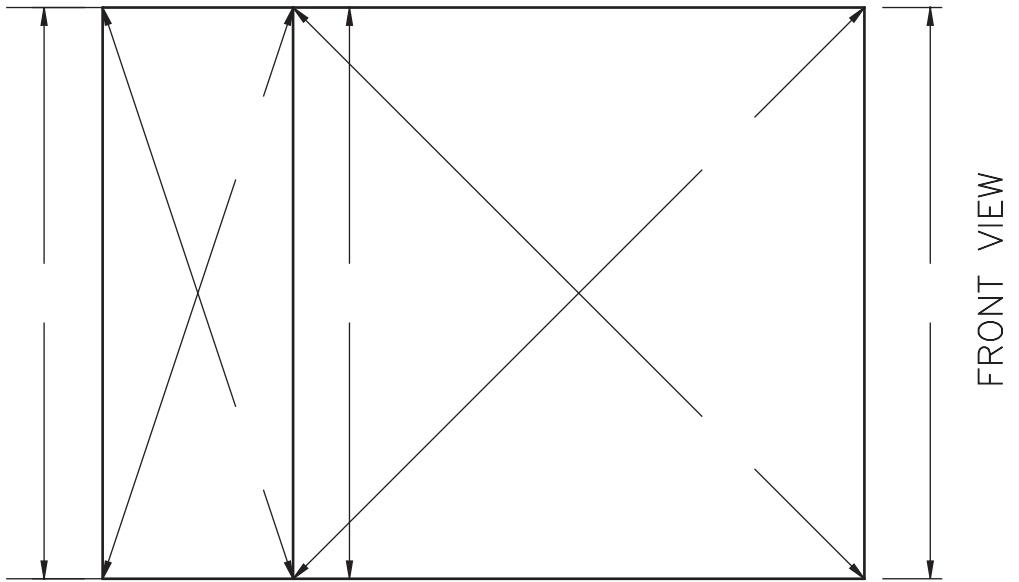

Skylites • Sunrooms • Railings

PITCH	ANGLE	DIM X
2 / 12	9.46°	3 7/16"
3 / 12	14.04°	3 1/2"
4 / 12	18.43°	3 9/16"
5 / 12	22.62°	3 5/8"
6 / 12	26.57°	3 3/4"
7 / 12	30.26°	3 7/8"
8 / 12	33.69°	4"
9 / 12	36.87°	4 1/4"
10 / 12	39.81°	4 7/16"
11 / 12	42.51°	4 5/8"
12 / 12	45°	4 13/16"

MATERIAL MAKE-UP:

- SILL/CURB
- VERT. WALL/JAMB - L
- VERT. WALL/JAMB - R
- SLOPE WALL/JAMB - L
- SLOPE WALL/JAMB - R
- HEAD