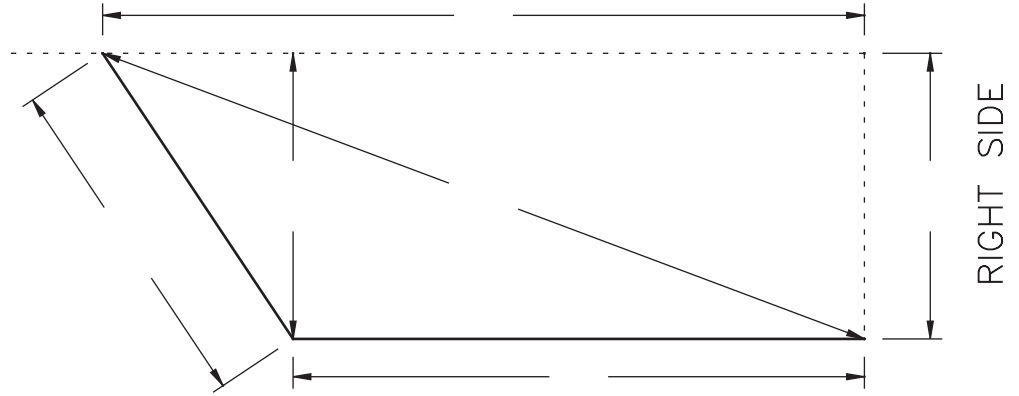

Skylites • Sunrooms • Railings

PITCH	ANGLE	DIM X
2 / 12	9.46°	3 7/16"
3 / 12	14.04°	3 1/2"
4 / 12	18.43°	3 9/16"
5 / 12	22.62°	3 5/8"
6 / 12	26.57°	3 3/4"
7 / 12	30.26°	3 7/8"
8 / 12	33.69°	4"
9 / 12	36.87°	4 1/4"
10 / 12	39.81°	4 7/16"
11 / 12	42.51°	4 5/8"
12 / 12	45°	4 13/16"

MATERIAL MAKE-UP:

- SILL/CURB
- VERT. WALL/JAMB - L
- VERT. WALL/JAMB - R
- SLOPE WALL/JAMB - L
- SLOPE WALL/JAMB - R
- HEAD