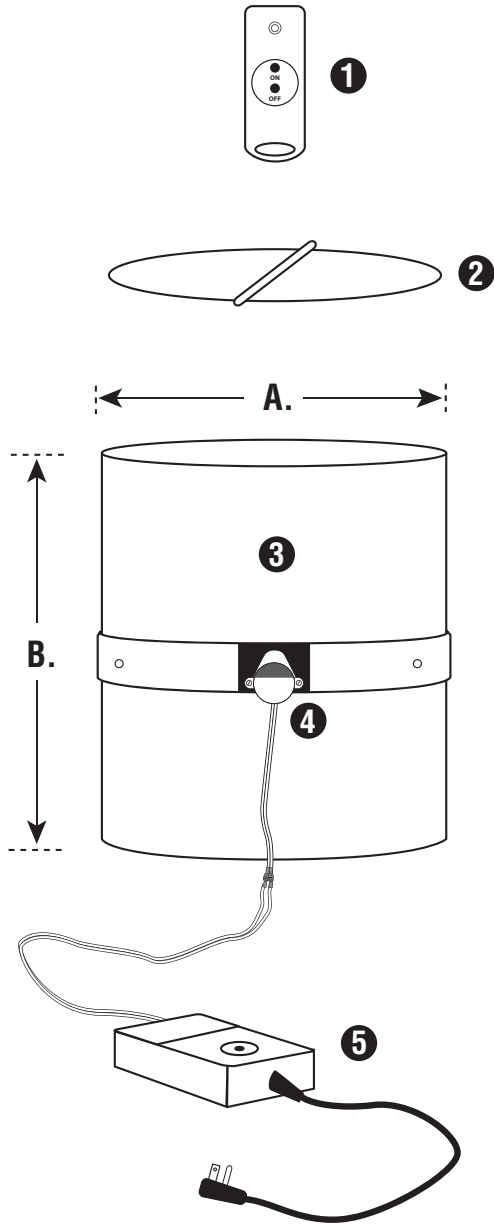

CRYSTALITE REMOTE CONTROLLED DIMMER

Turn off your Tubular Skylight with a push of a button!

Crystalite is proud to unveil its newest product; the remote controlled dimmer. The dimmer allows you to adjust the amount of daylight entering a room with an easy-to-use remote control. It fits the 10", 13" and 21" tubular skylight models. Perfect for any room that may need to be darkened during the day including bedrooms, media rooms and conference rooms. The dimmer comes fully assembled and is easy to install.

**5 YEAR PRODUCT
WARRANTY**

HOW DIMMER WORKS:

CLOSED

OPEN

PARTIALLY OPENED

Remote Controlled Dimmer Technical Specifications

REMOTE CONTROLLED DIMMER

NOTE: Exploded view of Dimmer Kit is for illustrative purposes only. Unit comes assembled.

1. Remote Control
2. Rotating Reflective Dimmer Panel
3. Light Pipe
4. 120 Volt, Low RPM Custom Motor
5. Remote Activated Control Box

DIMMER DIMENSIONS:

MODEL	A.	B.
10" Dimmer Kit	10"	12"
13" Dimmer Kit	13"	12"
21" Dimmer Kit	21"	12"