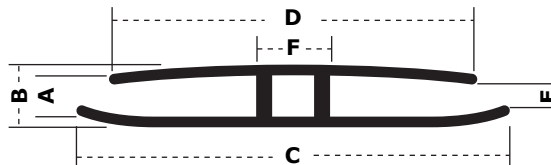

U & H Channels are available in clear and 12 foot lineal lengths.
 Limited quantities - check availability prior to ordering.

Multi-wall sheets are preferred to be used within a CrystaLite Skin System or Skylight.

U PROFILE

Caps off sheet ends

U	A	B	C	D	E	F
16mm	0.625"	0.75"	0.875"	0.688"	0.563"	0.063"
8-10mm	0.438"	0.563"	0.813"	0.688"	0.25"	0.063"
6mm	0.25"	0.375"	0.688"	0.50"	0.188"	0.063"

H PROFILE

Transition between 2 sheets

H	A	B	C	D	E	F
16mm	0.438"	0.625"	3.00"	2.625"	0.438"	0.50"
8-10mm	0.375"	0.50"	2.75"	2.50"	0.25"	0.625"
6mm	0.125"	0.313"	2.625"	2.438"	0.125"	0.50"