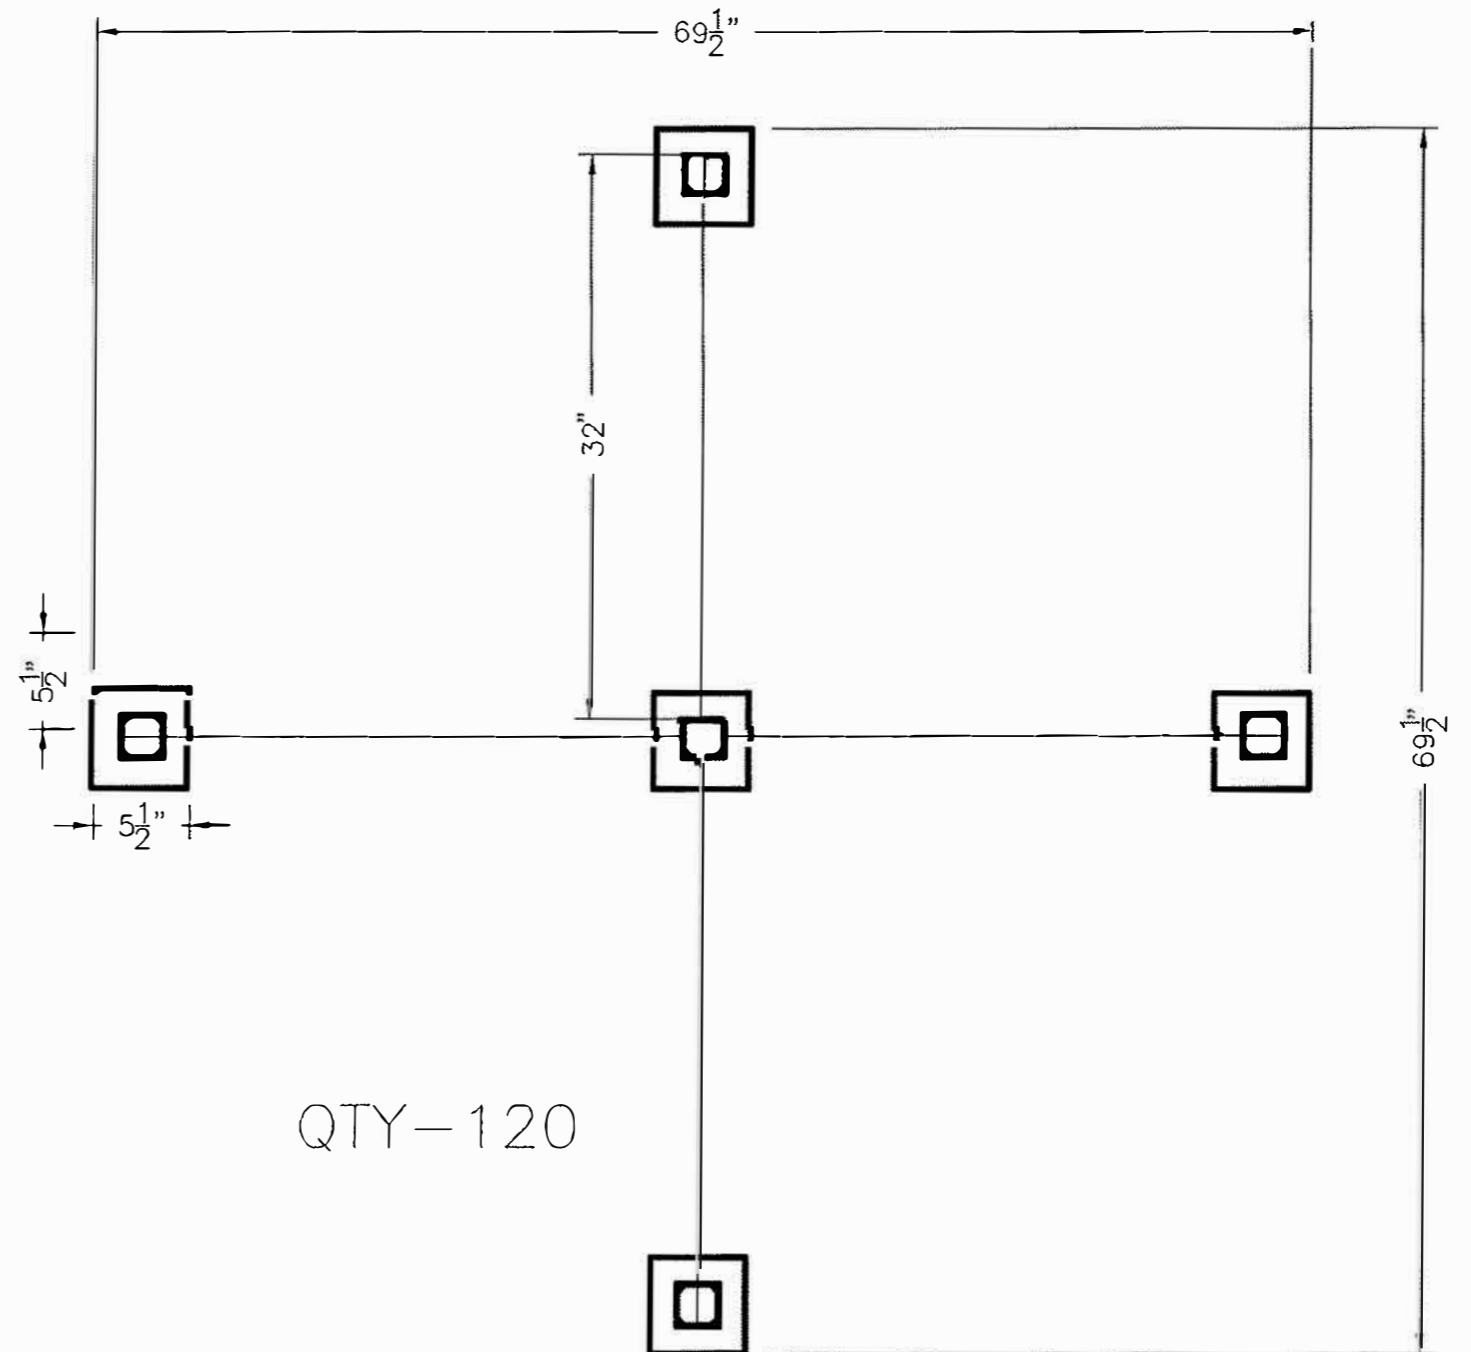

9000 TOP RAIL
 9006 POSTS PUNCHED FOR SHEAR BLOCKS, INSTALLED IN FIELD
 PARTITIONS TO BE ASSEMBLED IN THE FIELD
 STANDARD CRYSTALITE COLOR
 1/4" CLEAR TEMPERED GLASS

QTY - 120