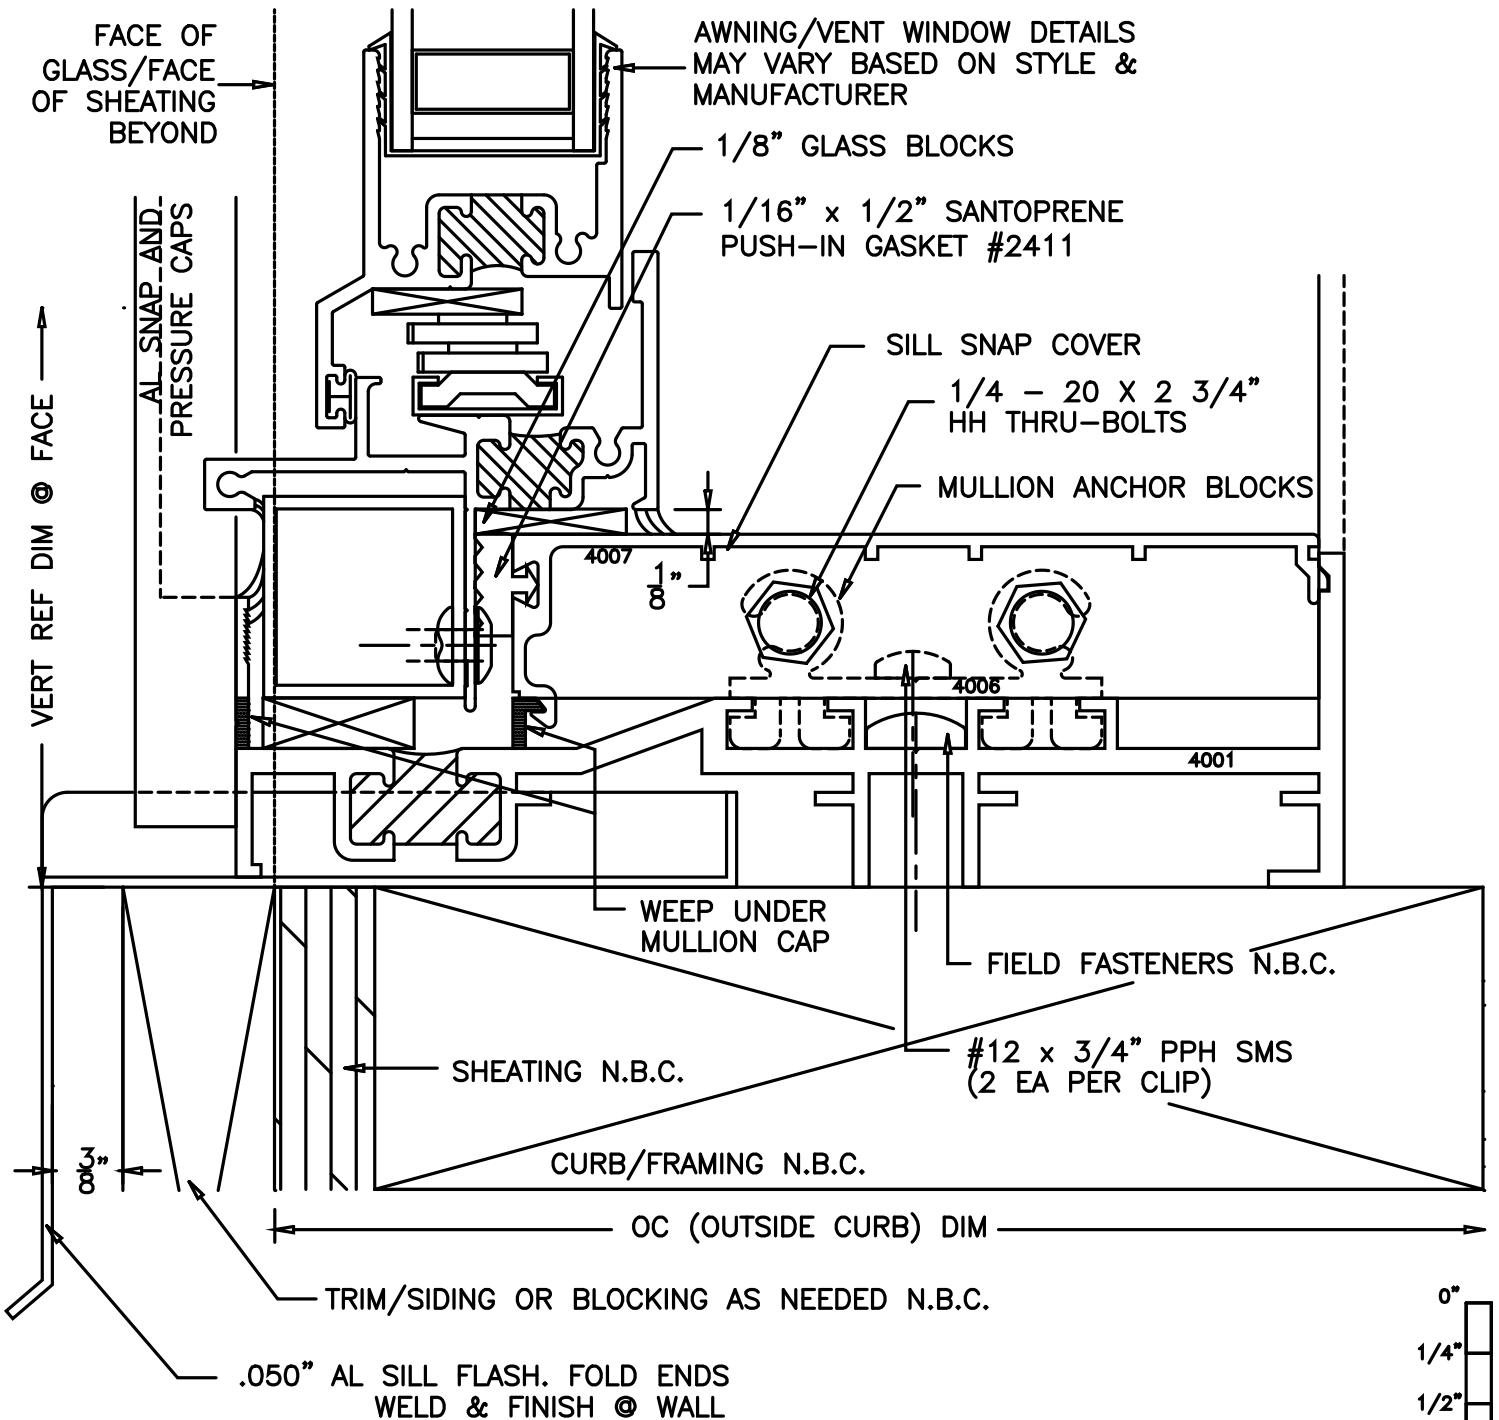

CUSTOM SKYLIGHTS SERIES 4000 SUNROOM

A1

NOTE:
N.B.C. = NOT BY CRYSTALITE
GENERIC GLAZING DETAILS.
ACTUAL DESIGN AND MAKE-UP VARY AS REQUIRED.

CS4000A1.DWG

Crystalite Inc
Your Clear Choice
Skylites • Sunrooms • Railings