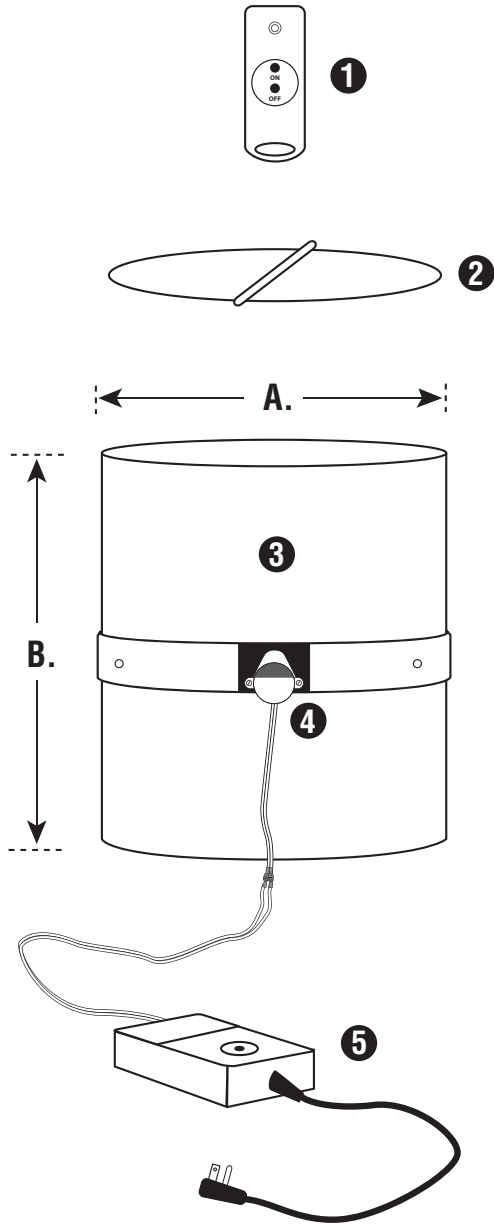

# CRYSTALITE REMOTE CONTROLLED DIMMER

*Turn off your Tubular Skylight with a push of a button!*

*Crystalite is proud to unveil its newest product; the remote controlled dimmer. The dimmer allows you to adjust the amount of daylight entering a room with an easy-to-use remote control. It fits the 10", 13" and 21" tubular skylight models. Perfect for any room that may need to be darkened during the day including bedrooms, media rooms and conference rooms. The dimmer comes fully assembled and is easy to install.*

## REMOTE CONTROLLED DIMMER

**NOTE:** Exploded view of Dimmer Kit is for illustrative purposes only. Unit comes assembled.

1. Remote Control
2. Rotating Reflective Dimmer Panel
3. Light Pipe
4. 120 Volt, Low RPM Custom Motor
5. Remote Activated Control Box